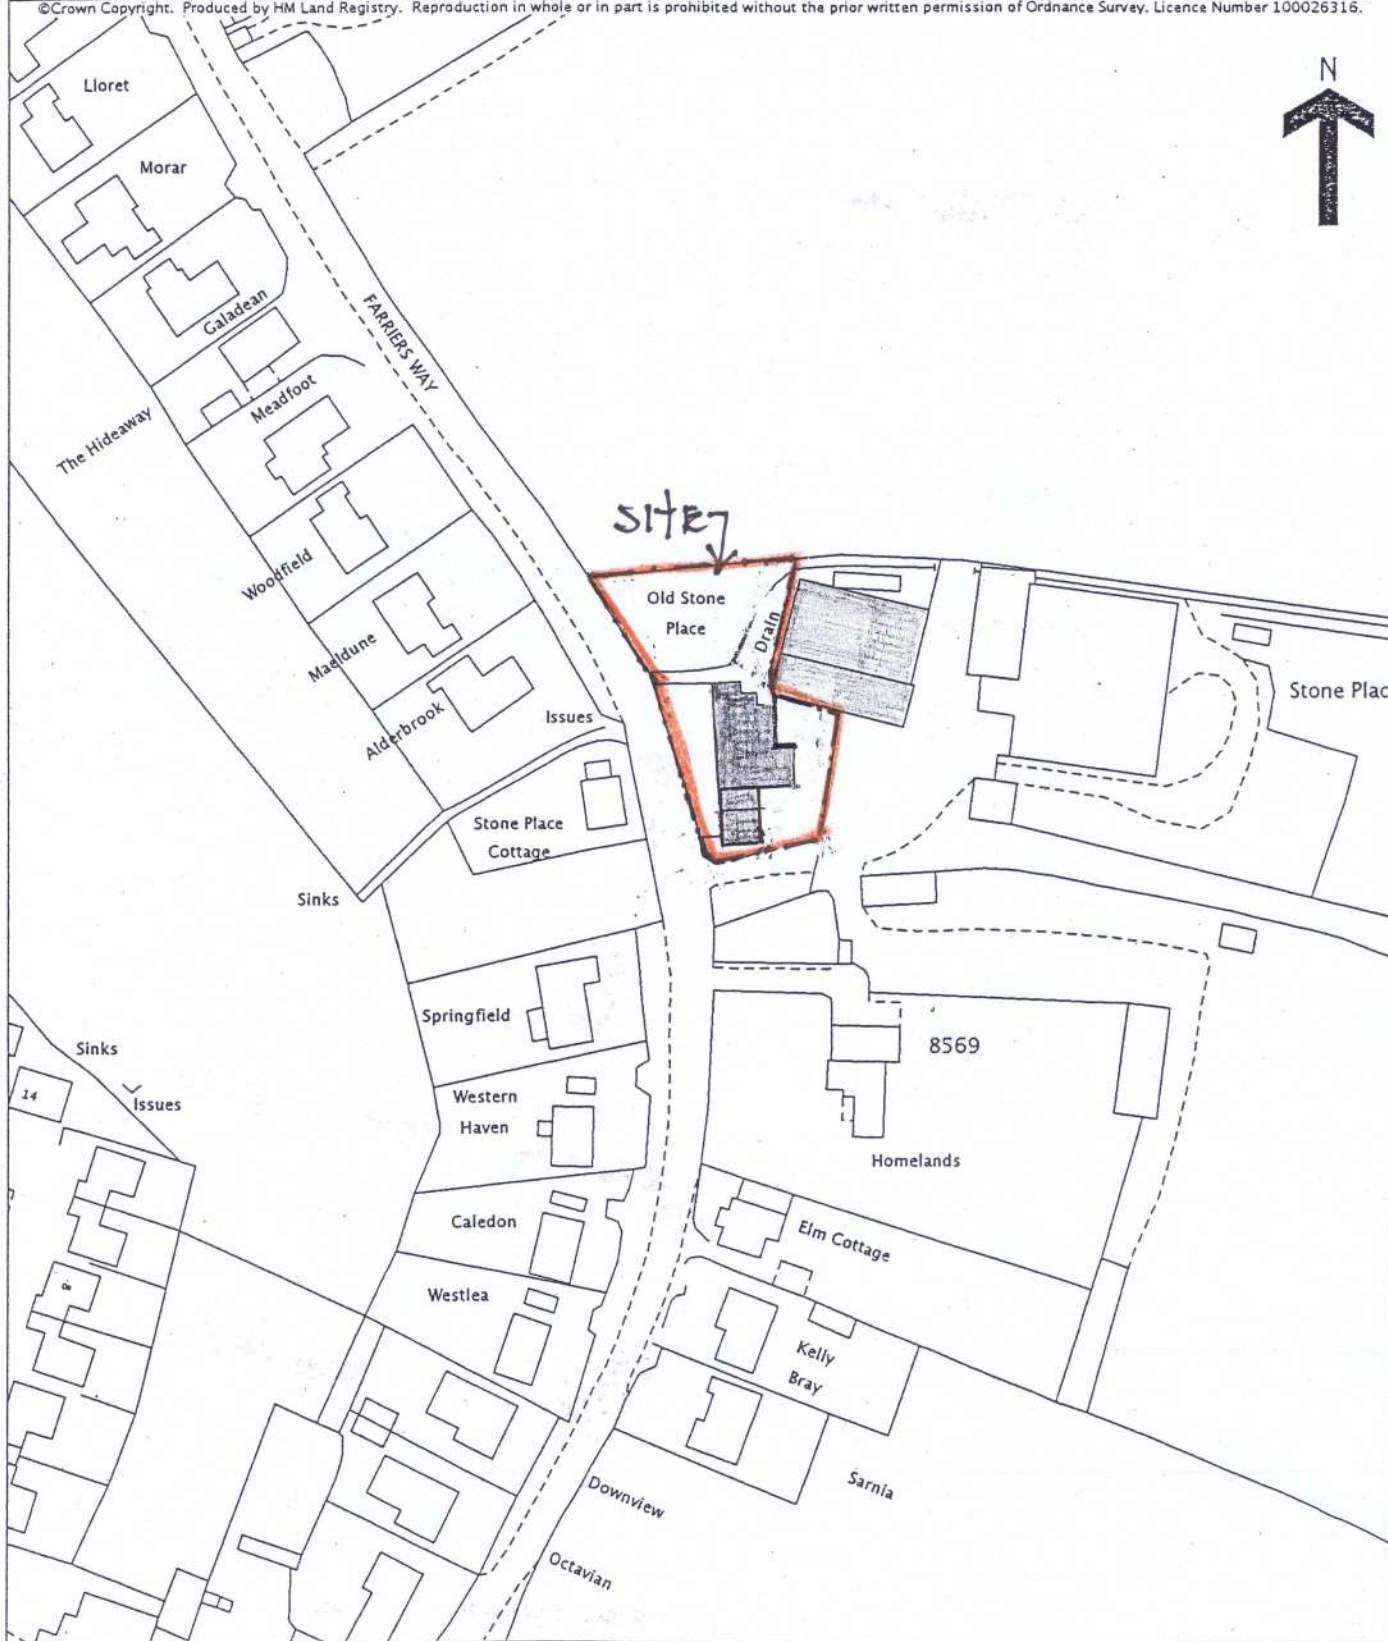

HM Land Registry  
Official copy of  
title plan

Title number IW62744  
Ordnance Survey map reference SZ4582NE  
Scale 1:1250  
Administrative area Isle of Wight

© Crown Copyright. Produced by HM Land Registry. Reproduction in whole or in part is prohibited without the prior written permission of Ordnance Survey. Licence Number 100026316.