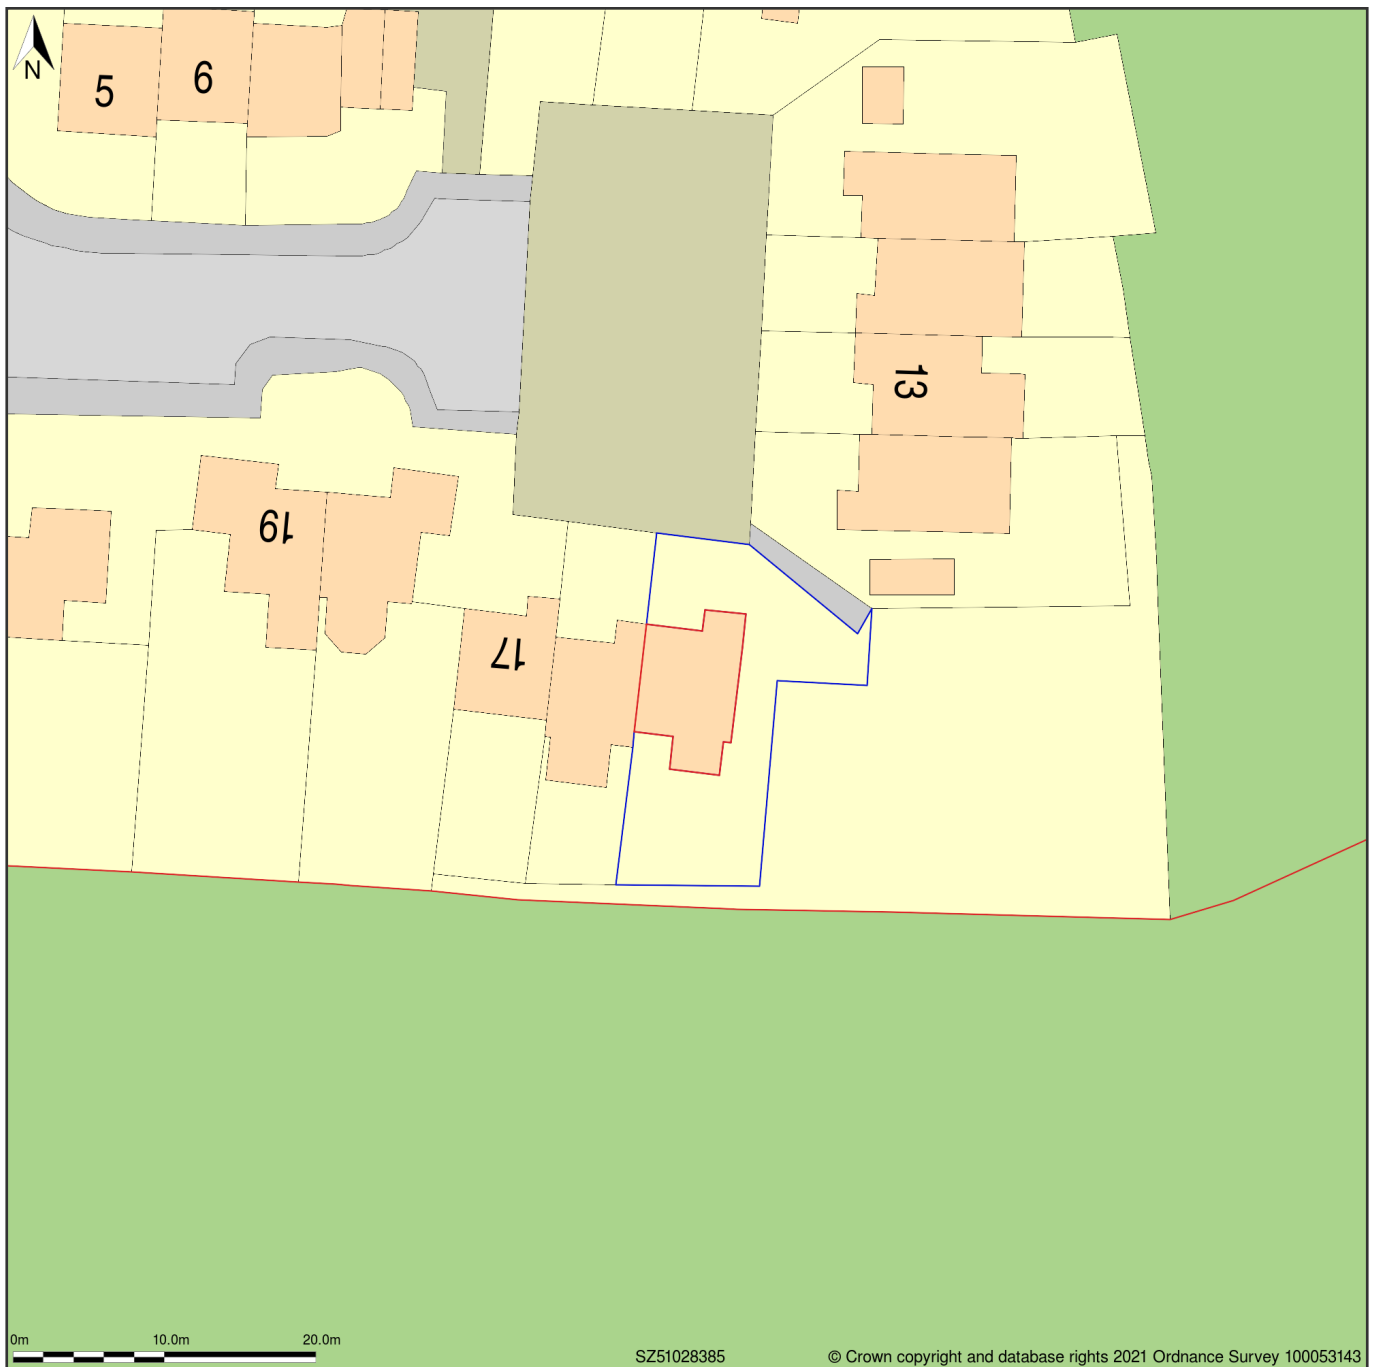

15, Hillcrest Road, Rookley, Isle Of Wight, PO38 3PB

Block Plan shows area bounded by: 450977.27, 83810.08 451067.27, 83900.08 (at a scale of 1:500), OSGridRef: SZ51028385. The representation of a road, track or path is no evidence of a right of way. The representation of features as lines is no evidence of a property boundary.

Produced on 1st Jul 2021 from the Ordnance Survey National Geographic Database and incorporating surveyed revision available at this date. Reproduction in whole or part is prohibited without the prior permission of Ordnance Survey. © Crown copyright 2021. Supplied by www.buyaplan.co.uk a licensed Ordnance Survey partner (100053143). Unique plan reference: #00647122-188404