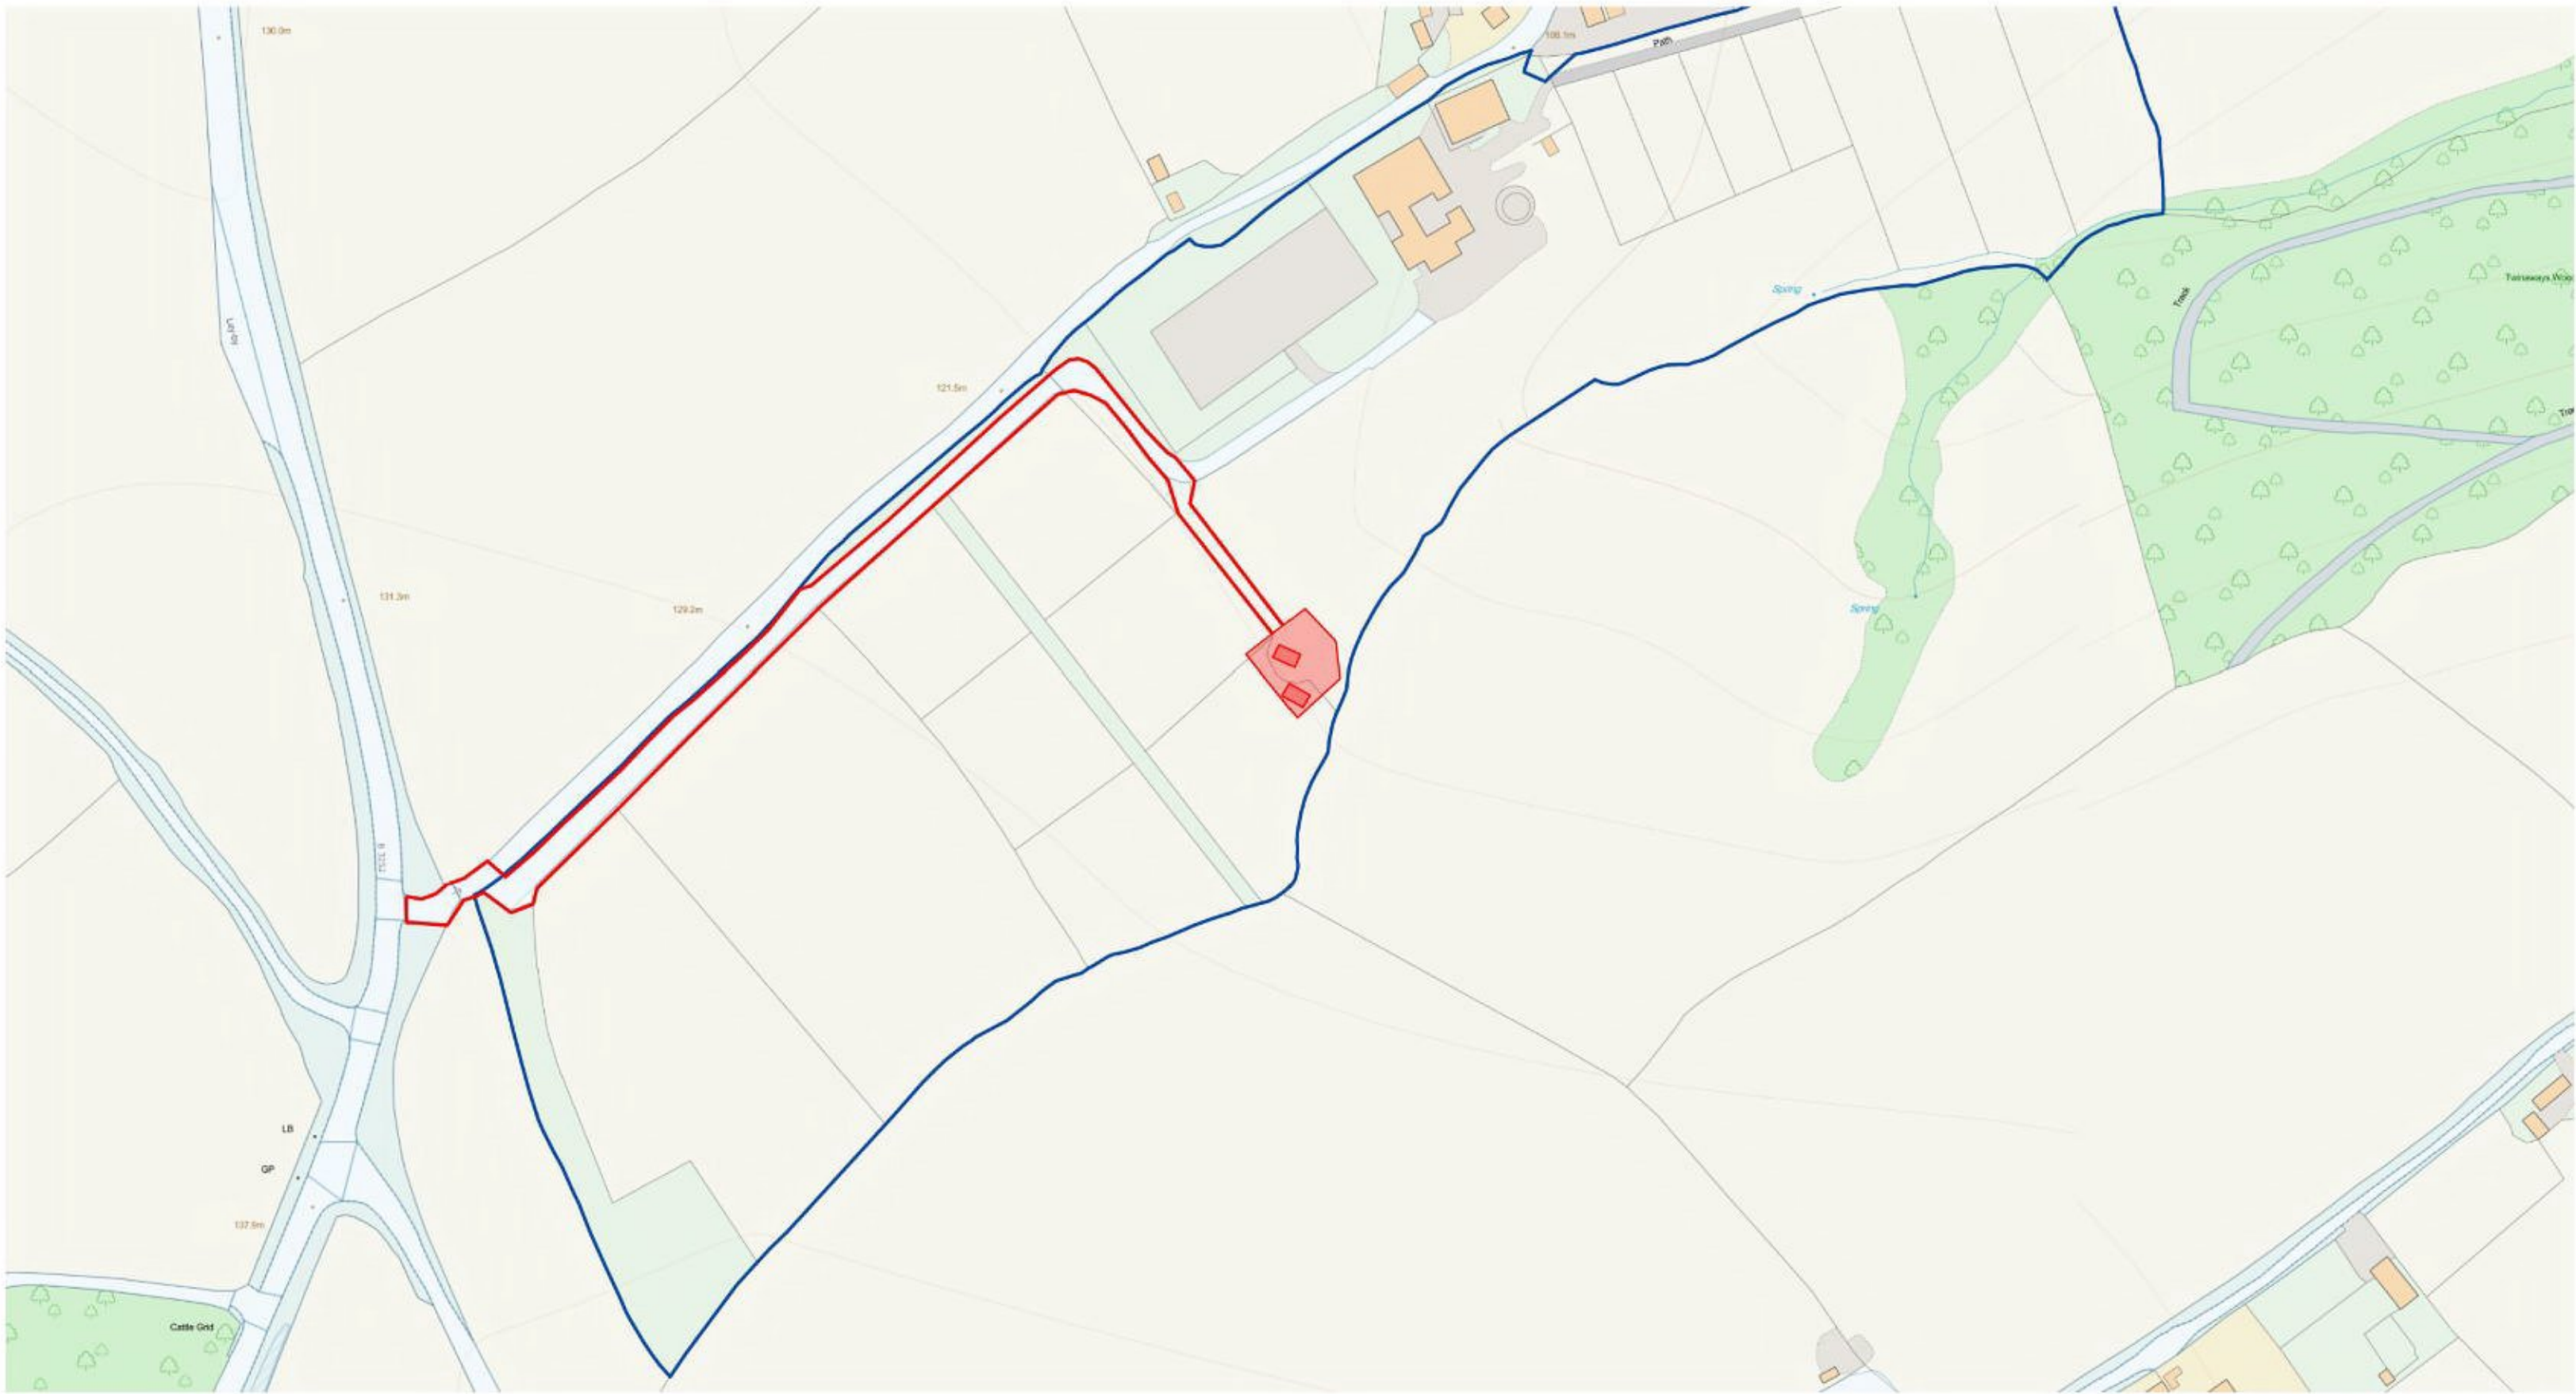

Location Plan 1:2500 New Barn Stud

Produced on Mar 13, 2021.

© Crown copyright and database right 2021 (licence number 100059532).

Reproduction in whole or in part is prohibited without the prior permission of Ordnance Survey.

For Identification Purposes Only

PLAN 001

50 m
Scale 1:2500 (at A4)