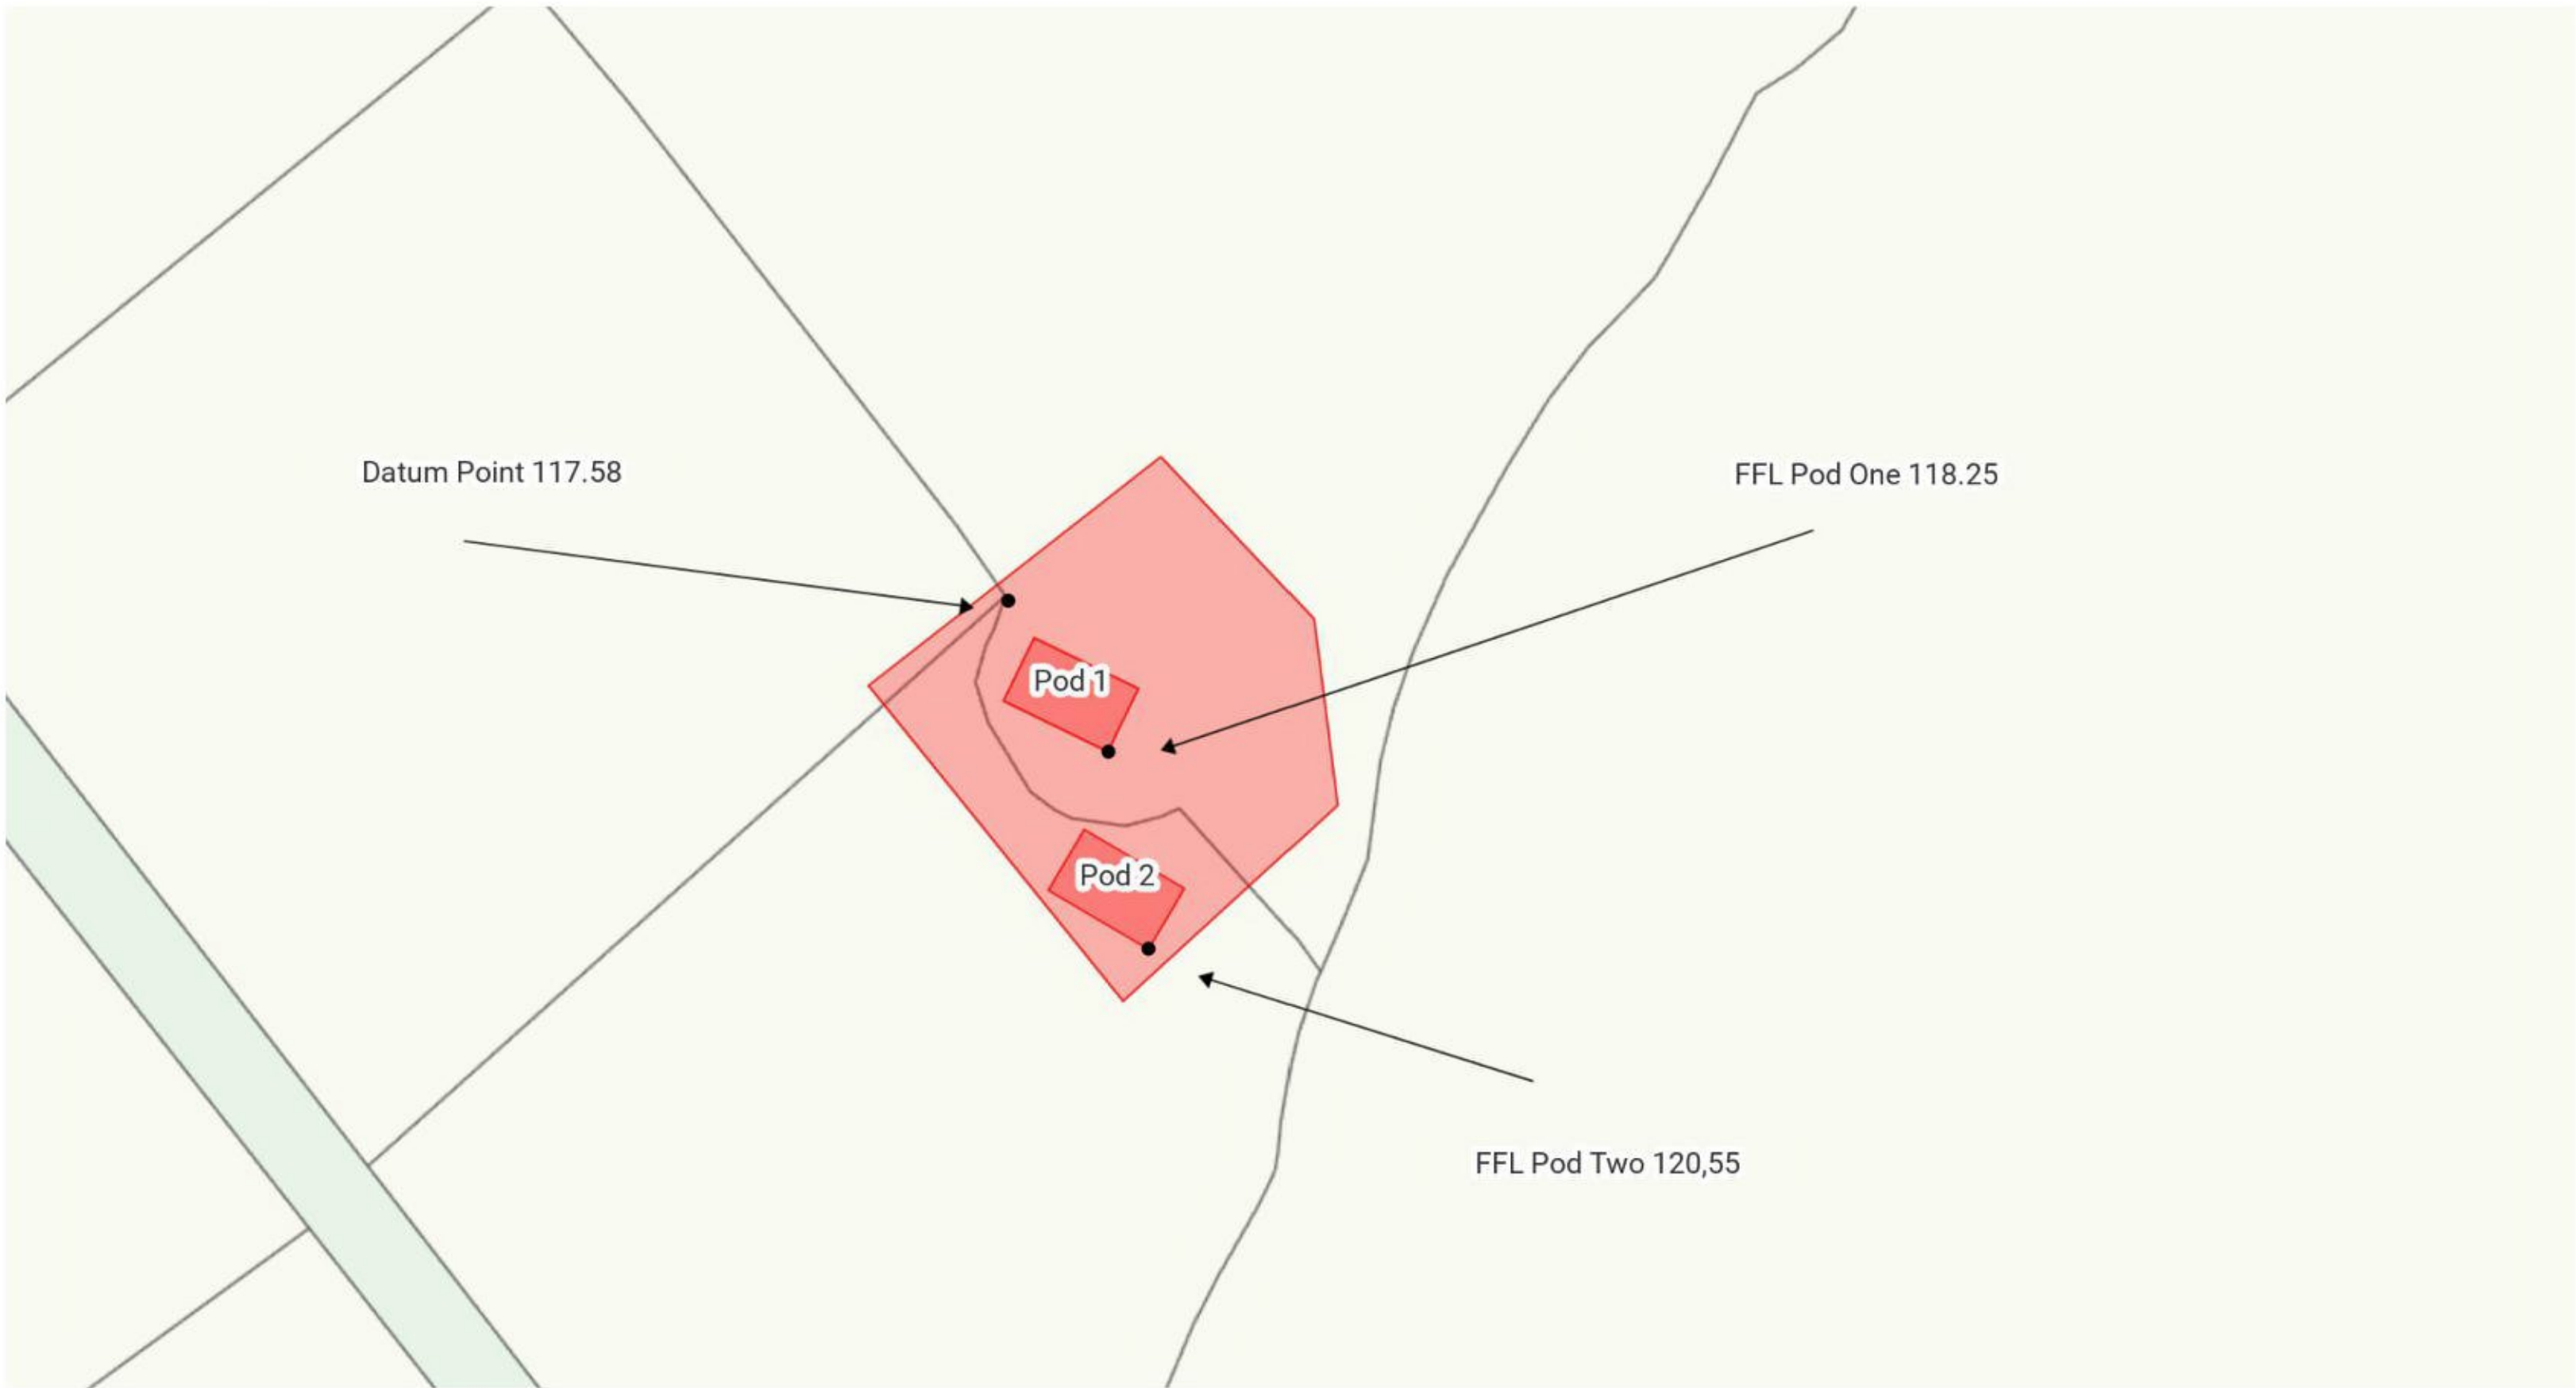

Site Levels, Glamping Pods New Barn Stud

PLAN 008

Produced on Jun 28, 2021.

© Crown copyright and database right 2021 (licence number 100059532). Reproduction in whole or in part is prohibited without the prior permission of Ordnance Survey.

Datum Point taken from topographical survey included in the application

10 m
Scale 1:500 (at A4)