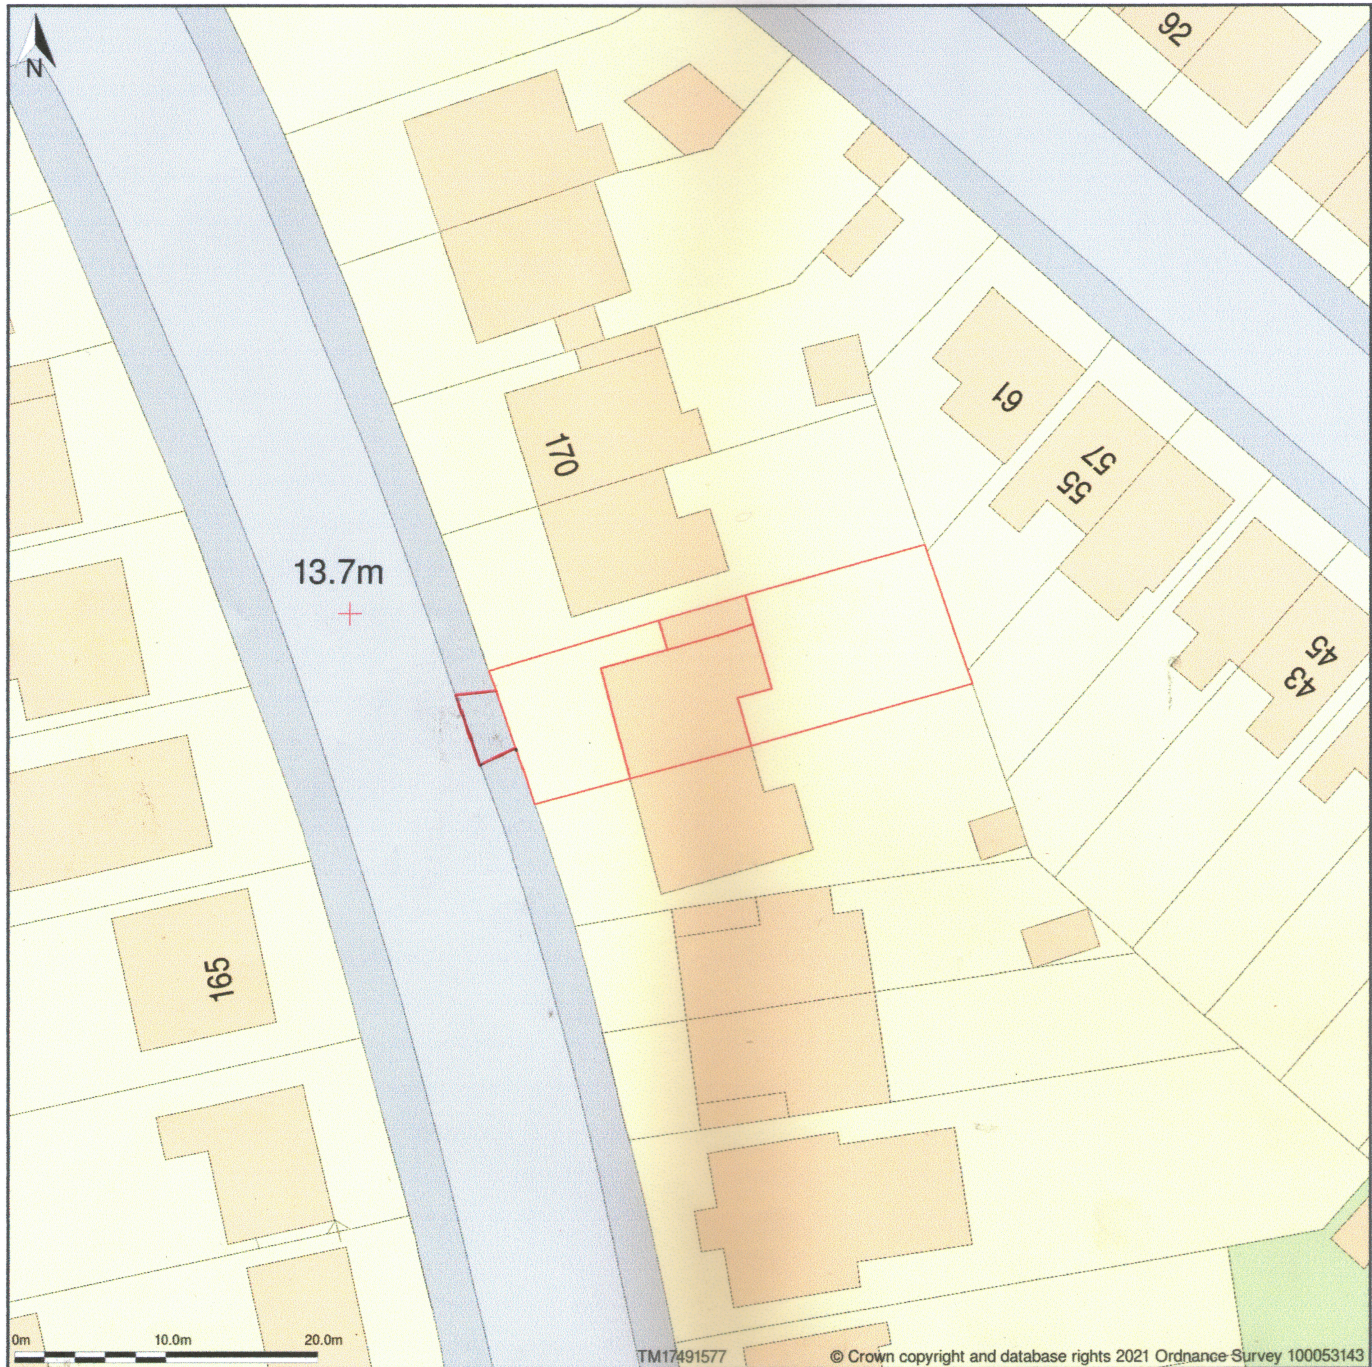

166, Wellesley Road, Clacton On Sea, Essex, CO15 3QE

Block Plan shows area bounded by: 617452.9, 215732.1 617542.9, 215822.1 (at a scale of 1:500), OSGridRef: TM17491577. The representation of a road, track or path is no evidence of a right of way. The representation of features as lines is no evidence of a property boundary.

Produced on 10th Jun 2021 from the Ordnance Survey National Geographic Database and incorporating surveyed revision available at this date, Reproduction in whole or part is prohibited without the prior permission of Ordnance Survey. © Crown copyright 2021. Supplied by www.buyaplan.co.uk a licensed Ordnance Survey partner (100053143). Unique plan reference: #00640594-21A048