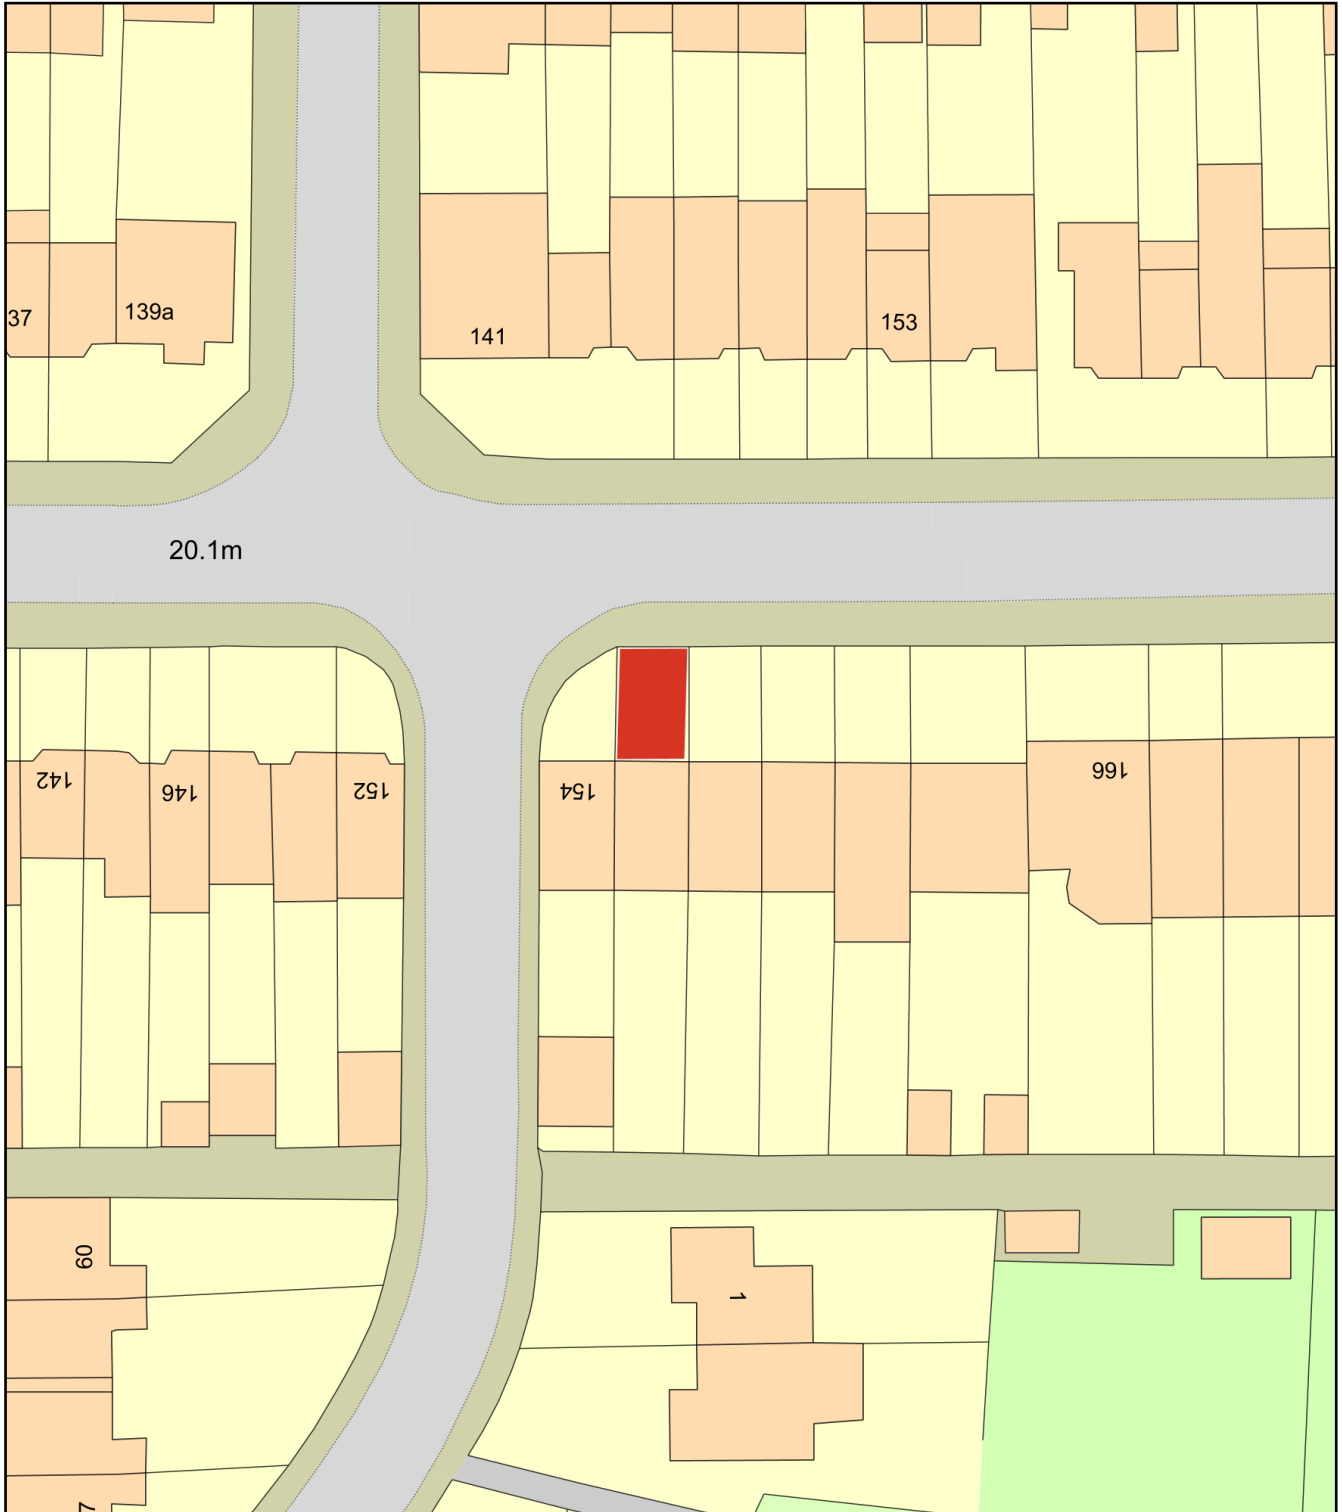

156 Parkside Avenue

Plan Produced for: Rebecca Fullerton

Date Produced: 22 May 2021

Plan Reference Number: TQRQM21142130854495

Scale: 1:500 @ A4