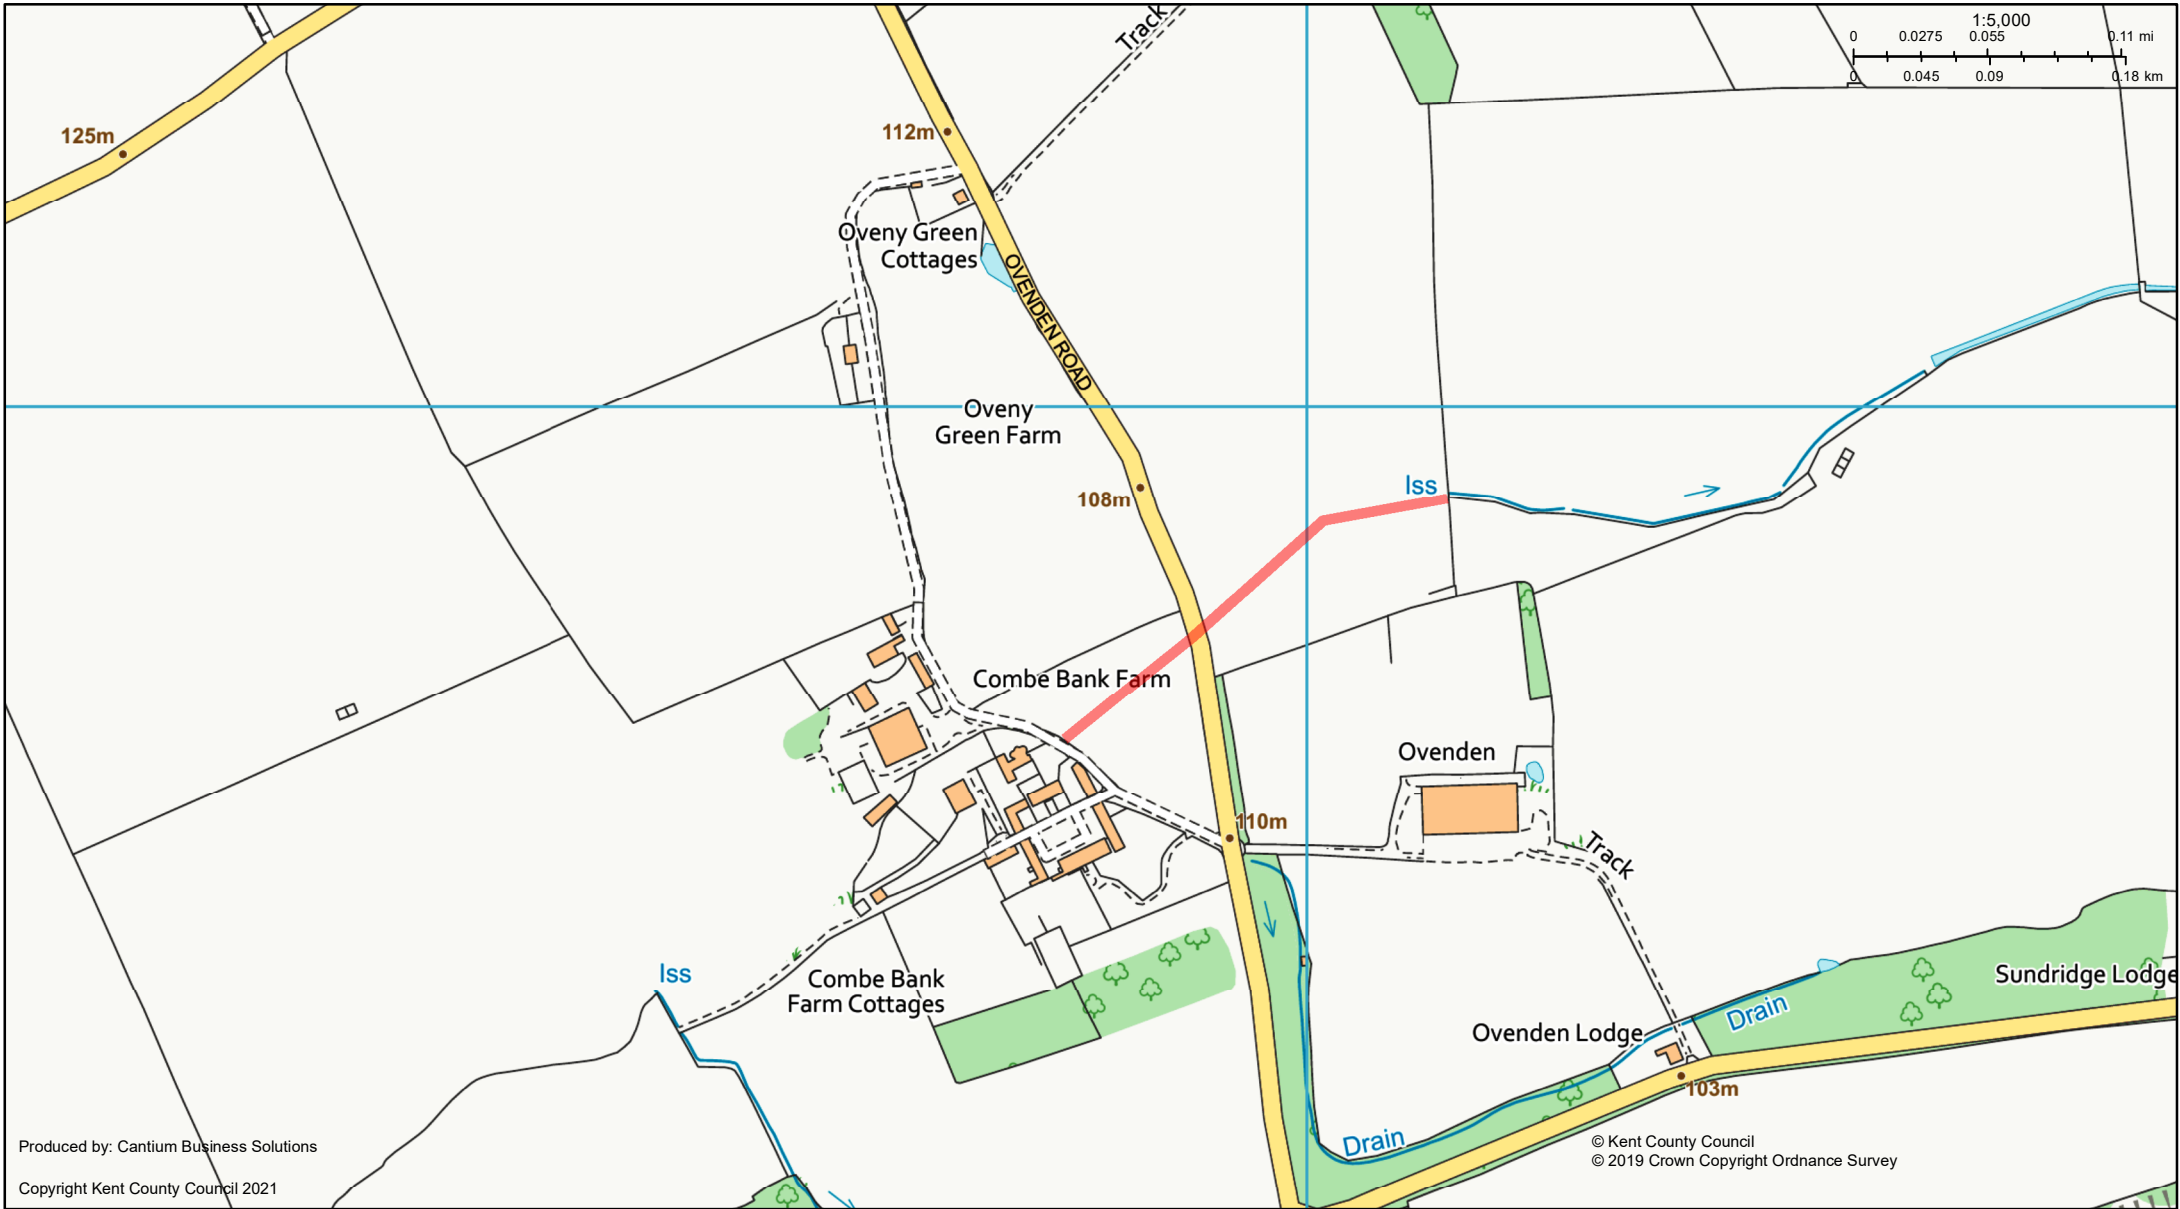

Ovenden Swale

May 20, 2021

Produced by: Cantium Business Solutions

Copyright Kent County Council 2021

© Kent County Council
© 2019 Crown Copyright Ordnance Survey

Legend

 Custom lines