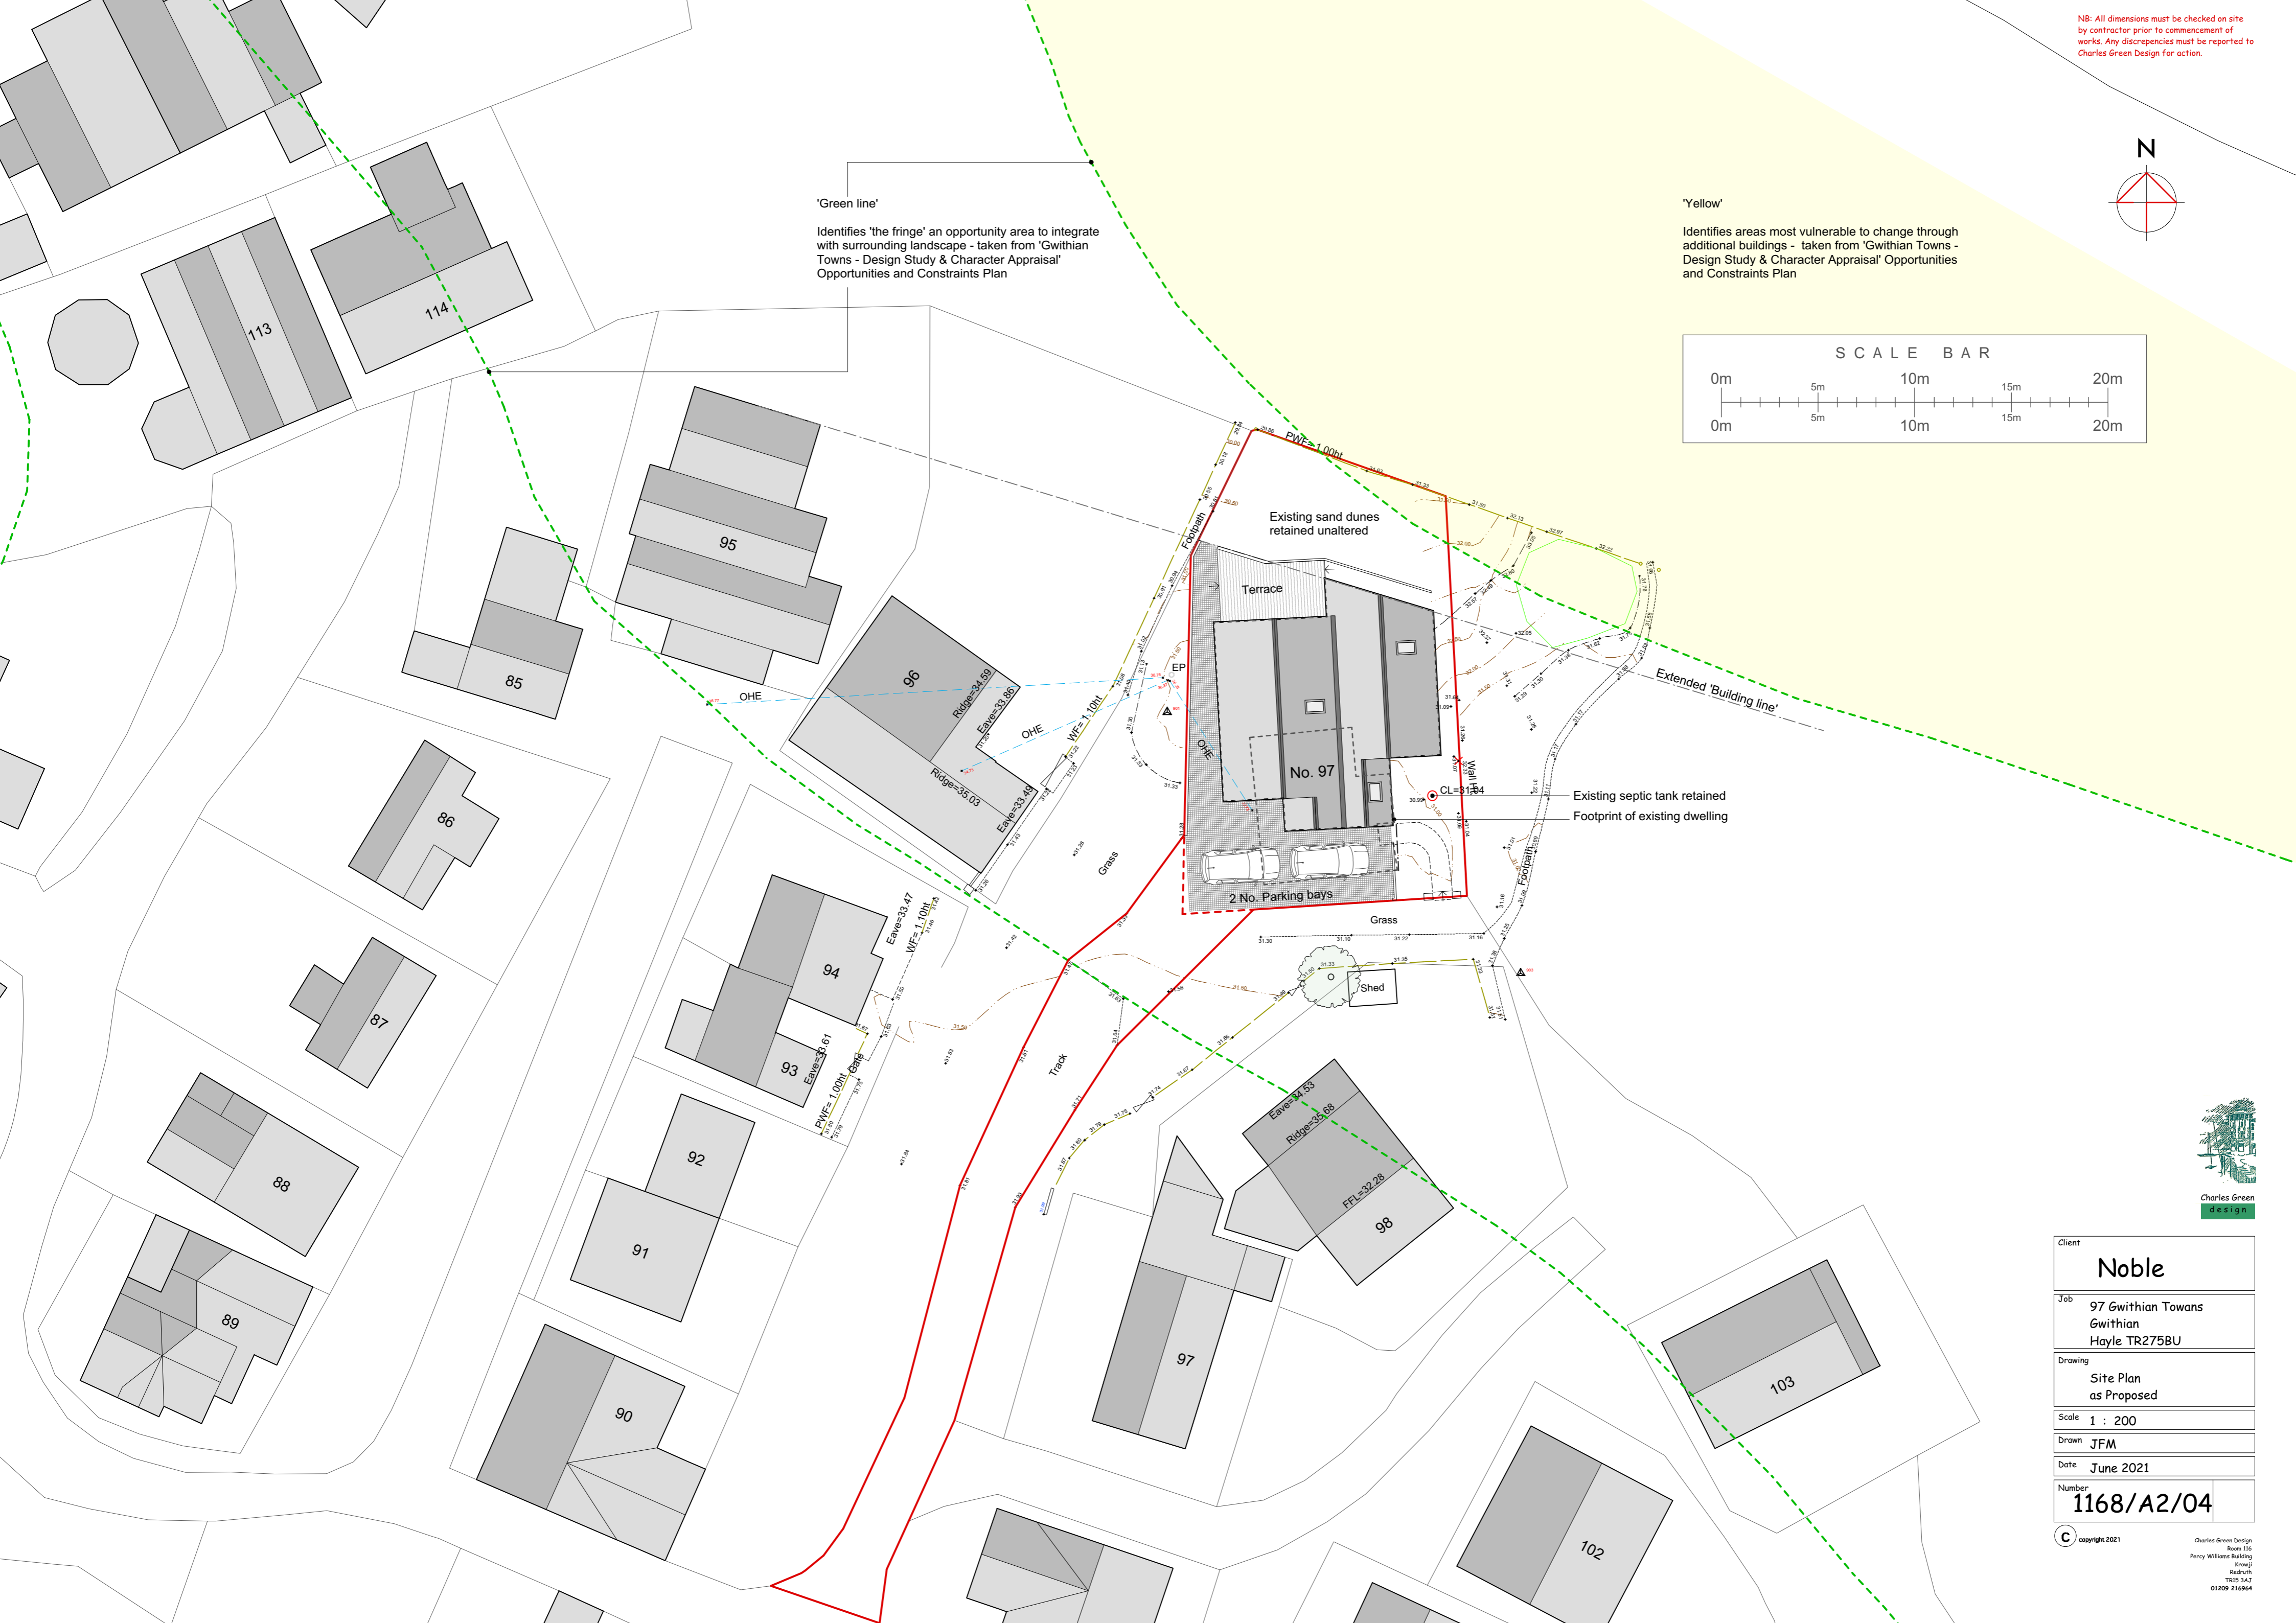

'Green line'
Identifies 'the fringe' an opportunity area to integrate with surrounding landscape - taken from 'Gwithian Towns - Design Study & Character Appraisal' Opportunities and Constraints Plan

'Yellow'
Identifies areas most vulnerable to change through additional buildings - taken from 'Gwithian Towns - Design Study & Character Appraisal' Opportunities and Constraints Plan

Client	Noble
Job	97 Gwithian Towns Gwithian Hayle TR275BU
Drawing	Site Plan as Proposed
Scale	1 : 200
Drawn	JFM
Date	June 2021
Number	1168/A2/04