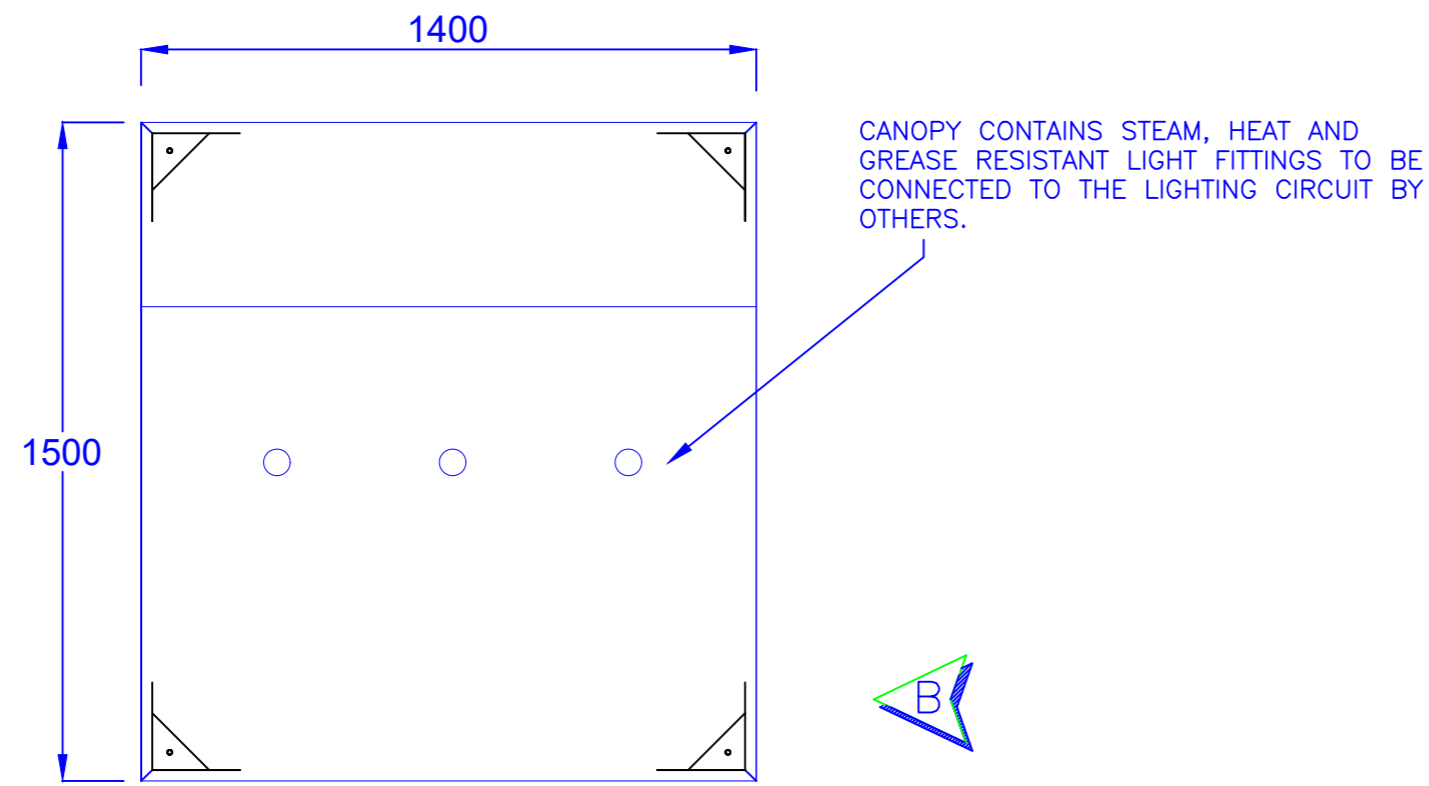

# 2 OFF

PLAN VIEW OF CANOPY

SECTION THROUGH CANOPY @ B - B

SECTION THROUGH CANOPY @ A - A

SIDE VIEW OF CANOPY @ B - B

TALK TO MARK ON THIS AS WE ARE PUTTING A SECONDARY FILTER BEHIND

FRONT VIEW OF CANOPY @ A - A

CUSTOMER:	HOME GROWN HOTELS	CONTRACT REF:	SCALE:	DO NOT SCALE	
CONTRACT:	PIG @ MADEHURST	DATE:	20.11.20	DRAWN BY:	JAI
DESCRIPTION:	WALL HOODS	DRG NO:	MATERIAL:	S/STEEL	REVISION: