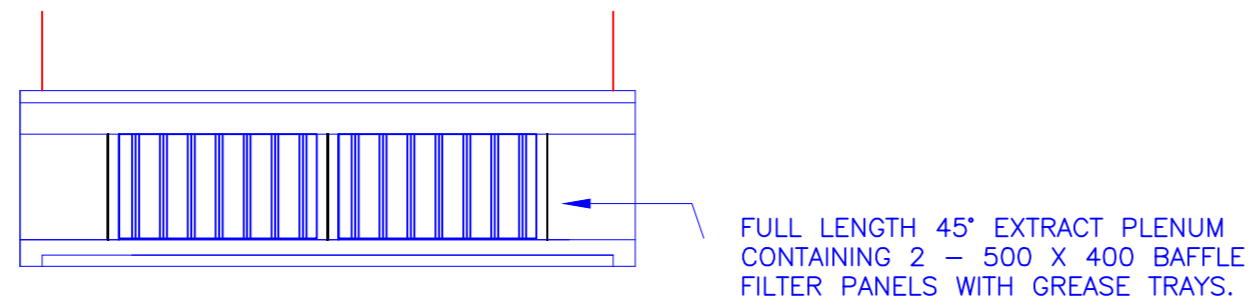

# 2 OFF

PLAN VIEW OF CANOPY

SECTION THROUGH CANOPY @ B - B

SECTION THROUGH CANOPY @ A - A

SIDE VIEW OF CANOPY @ B - B

TALK TO MARK ON THIS AS WE ARE PUTTING A SECONDARY FILTER BEHIND

FRONT VIEW OF CANOPY @ A - A

CUSTOMER:	HOME GROWN HOTELS	CONTRACT REF:	SCALE:	DO NOT SCALE	
CONTRACT:	PIG @ MADEHURST	DATE:	20.11.20	DRAWN BY:	JAI
DESCRIPTION:	WALL HOODS	DRG NO:	MATERIAL:	S/STEEL	REVISION: