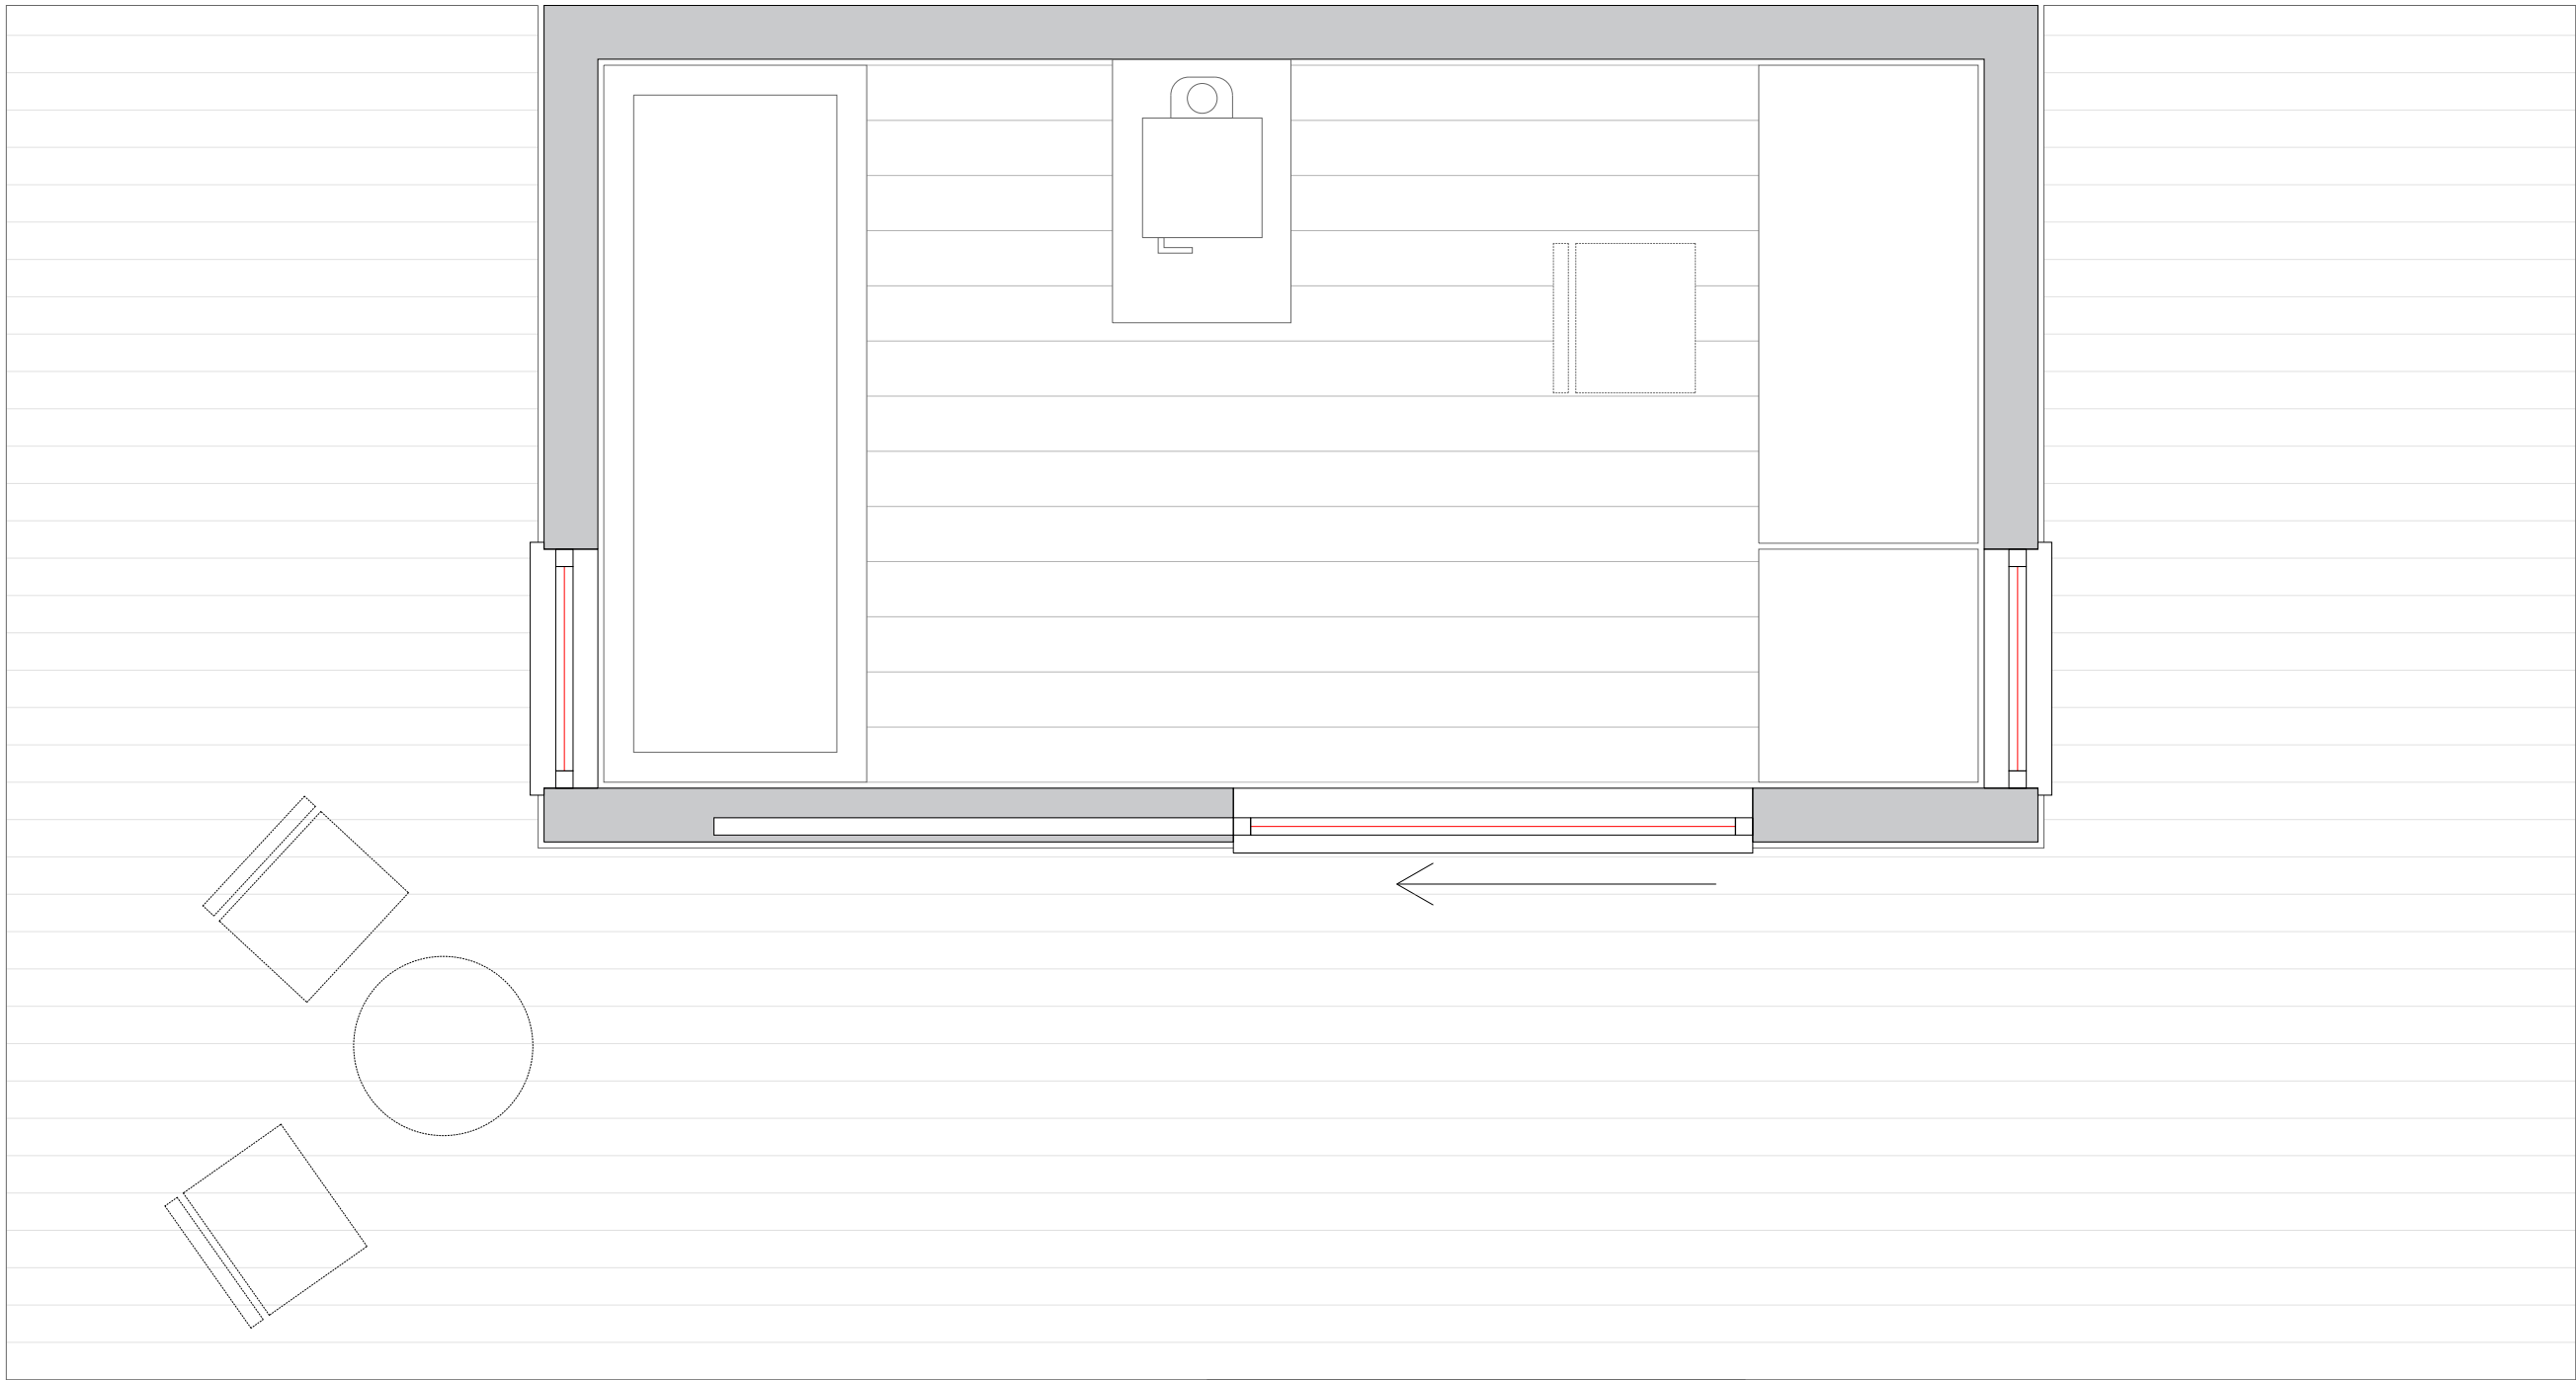

Out of the Valley

+44 (0) 1647 245 390

mail@outofthevalley.co.uk

www.outofthevalley.co.uk

Weir Mill, Drewsteignton, Exeter, Devon, EX6 6QA

KEY
A - 12/07/21 - Change to door from double sliding to single pocket door

School House

NO. SH.10/A	TITLE Proposed GA Plan
SCALE 1:25 @ A3	DRAWN BY RM
	ISSUE P L ☒ B R ☐ C O N ☐
DATE 12th July 2021	CLIENT Al & Elizabeth Baird
ADDRESS School House, Addington	COUNTY Buckinghamshire
	POSTCODE MK18 2JS