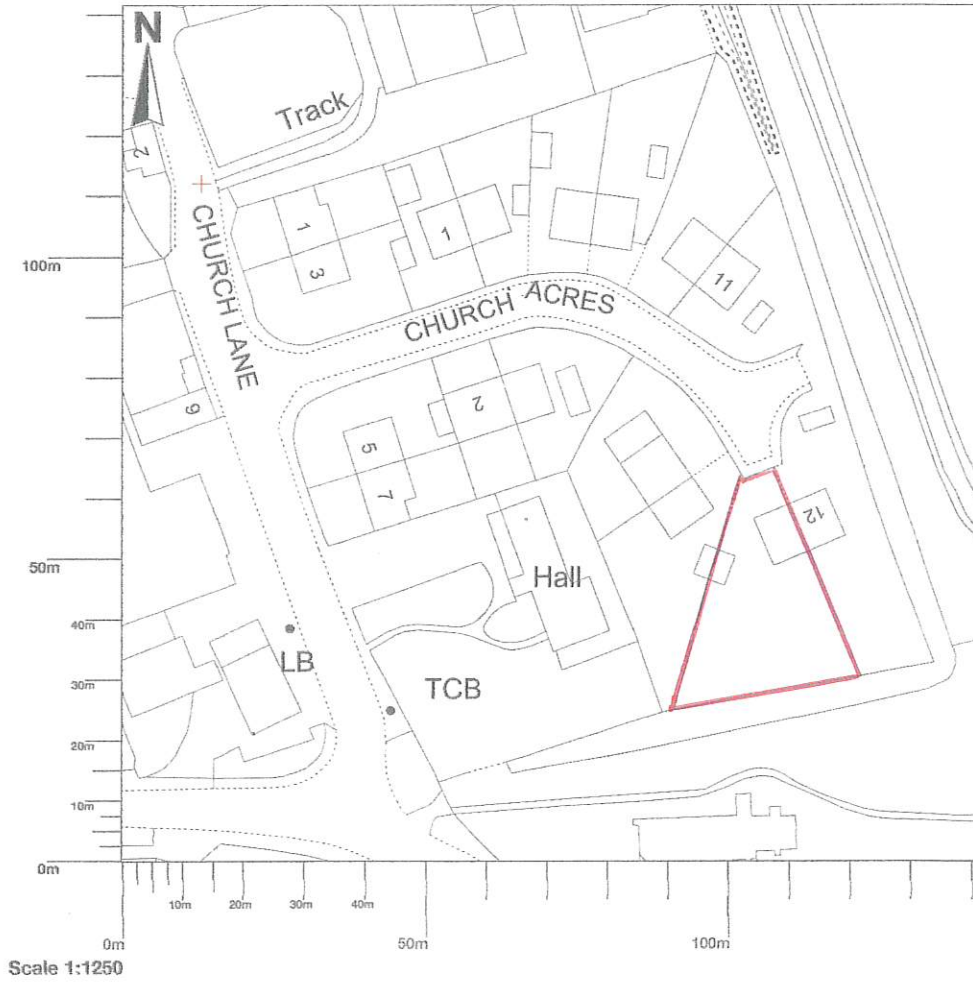

10 Church Acres, Swinefleet, Goole, DN14 8EE

Map area bounded by: 477134,422210 477276,422352. Produced on 24 May 2021 from the OS National Geographic Database. Reproduction in whole or part is prohibited without the prior permission of Ordnance Survey. © Crown copyright 2021. Supplied by UKPlanningMaps.com a licensed OS partner (100054135). Unique plan reference: p2cuk/635544/861423