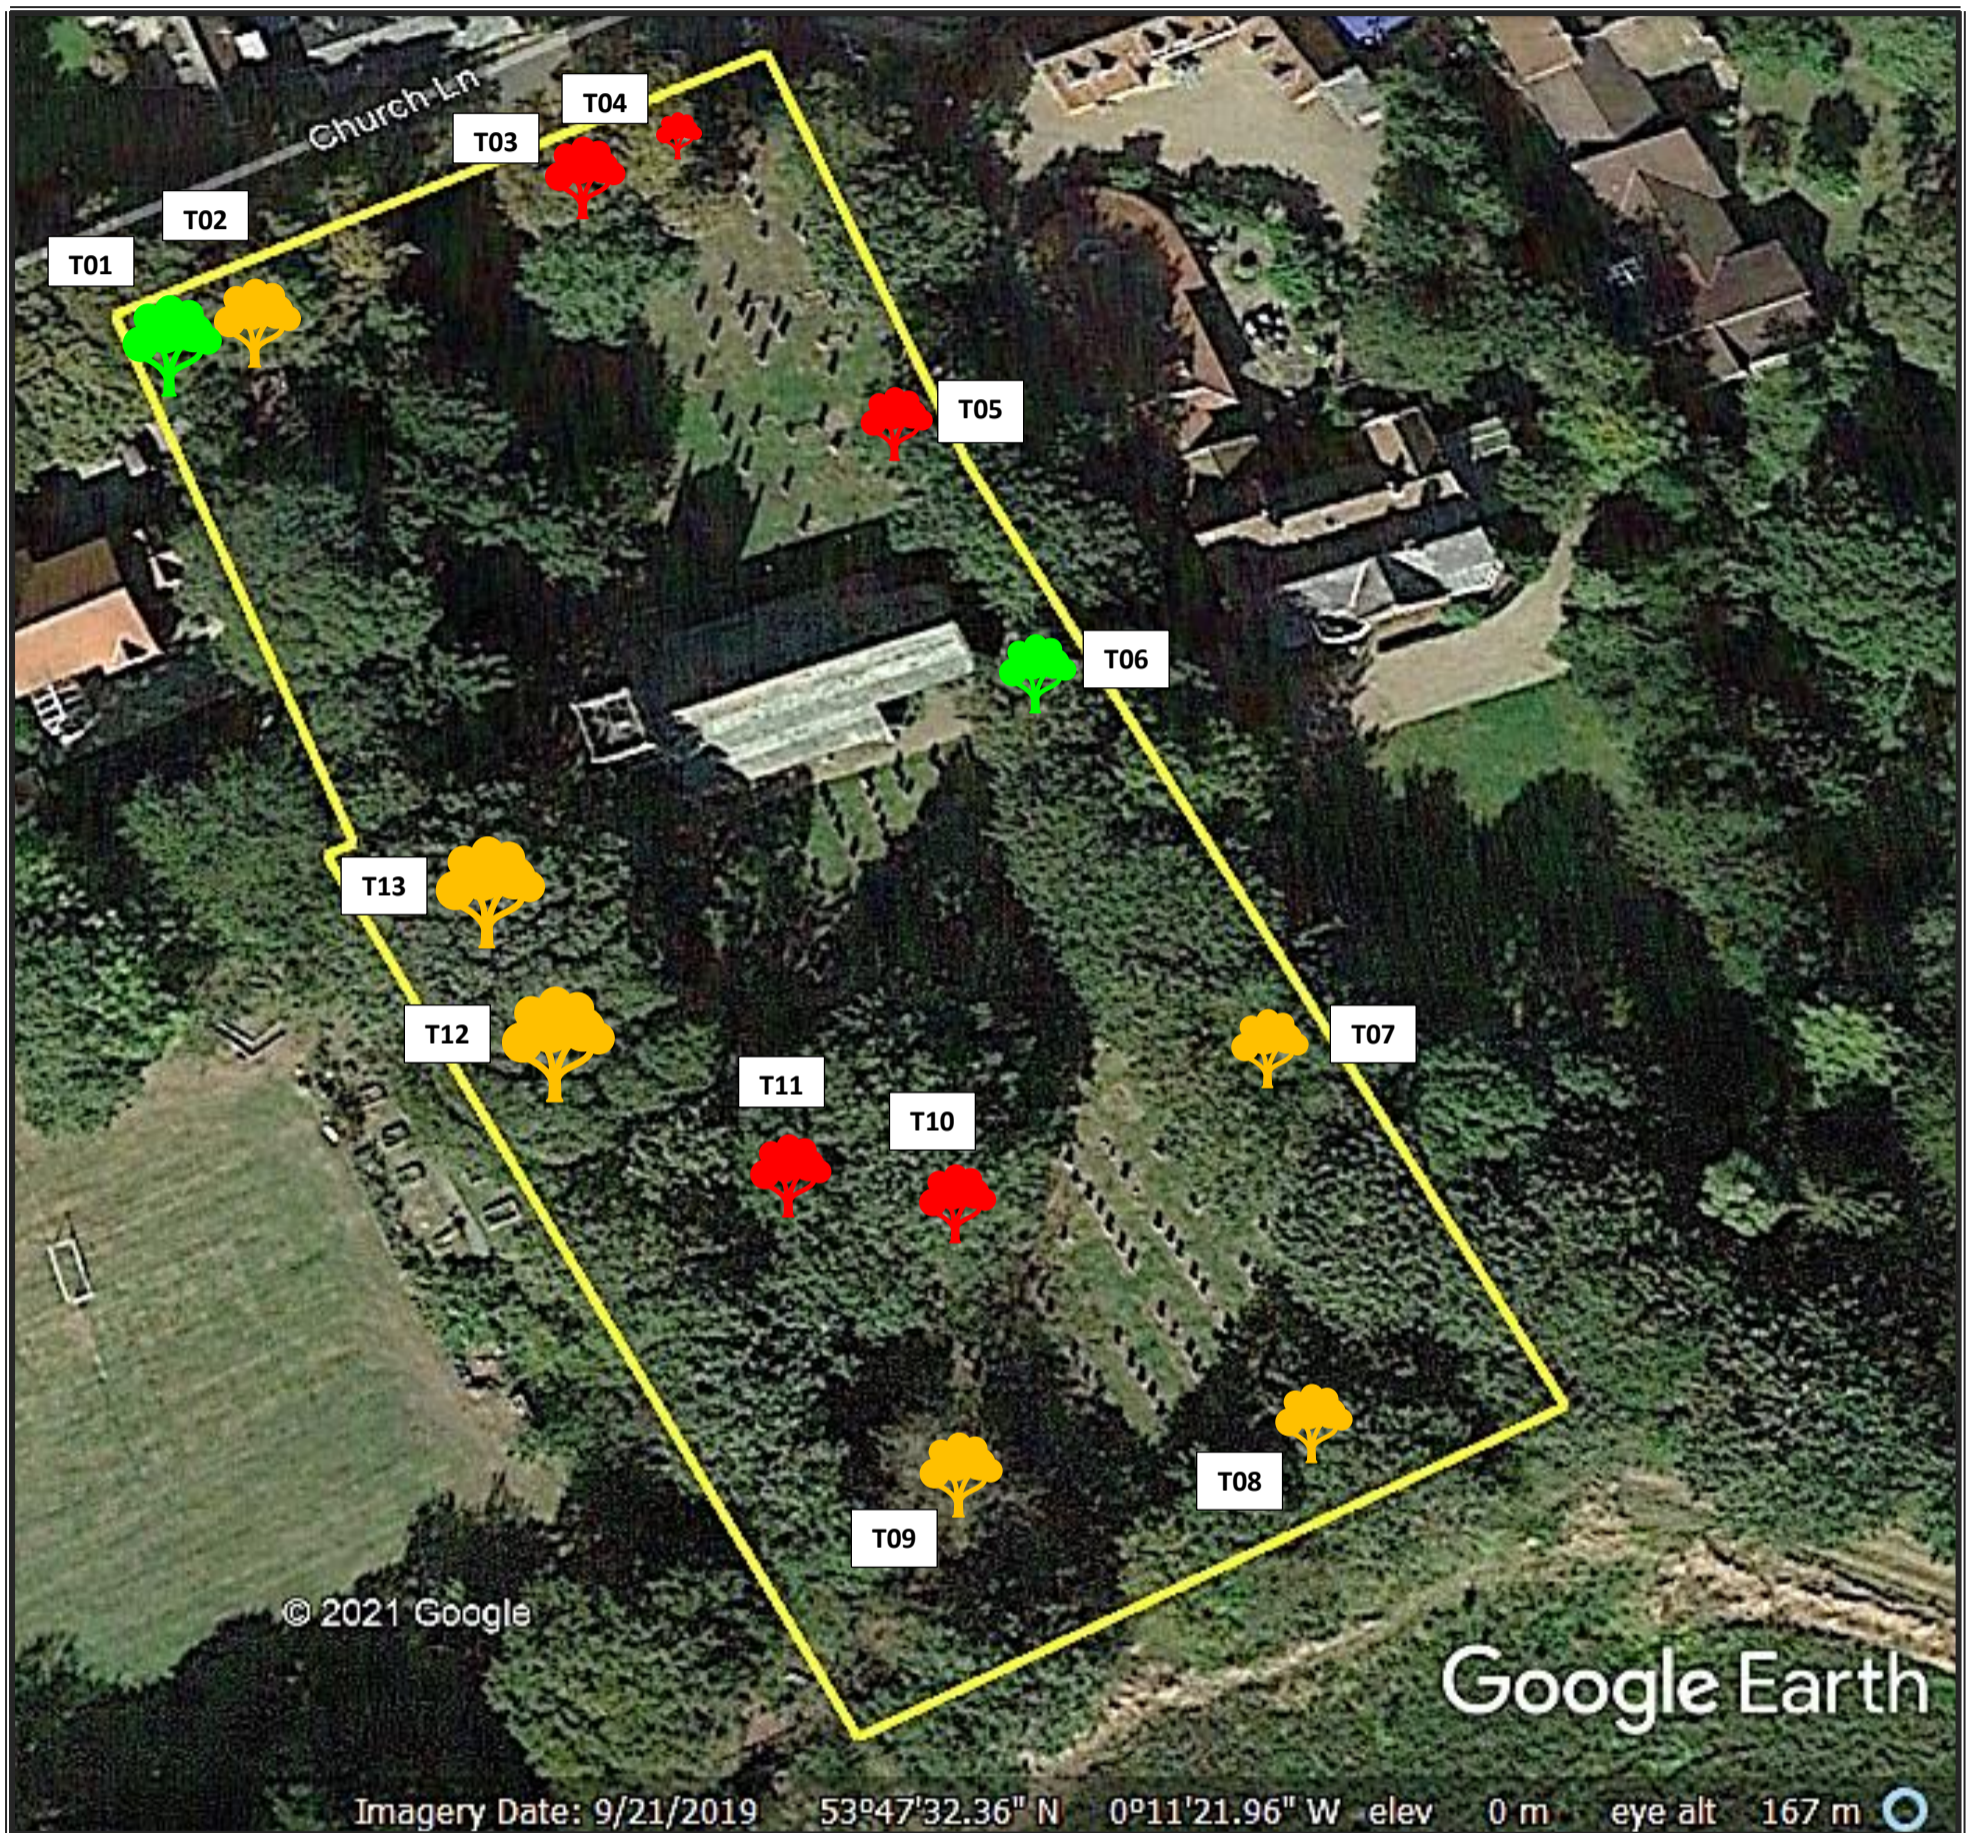

Appendix C: Tree Location Plan

St.Swithin's, Sproatley, East Yorkshire HU11 4PR

Key

-  **Low Risk Tree** – tree requires no further attention or only minor pruning work prior to the next inspection cycle
-  **Medium Risk Tree** – tree requires either remedial work prior to the next inspection cycle or an increased inspection frequency
-  **Higher Risk Tree** – tree with serious structural defects which require substantial reduction, removal or regular inspections