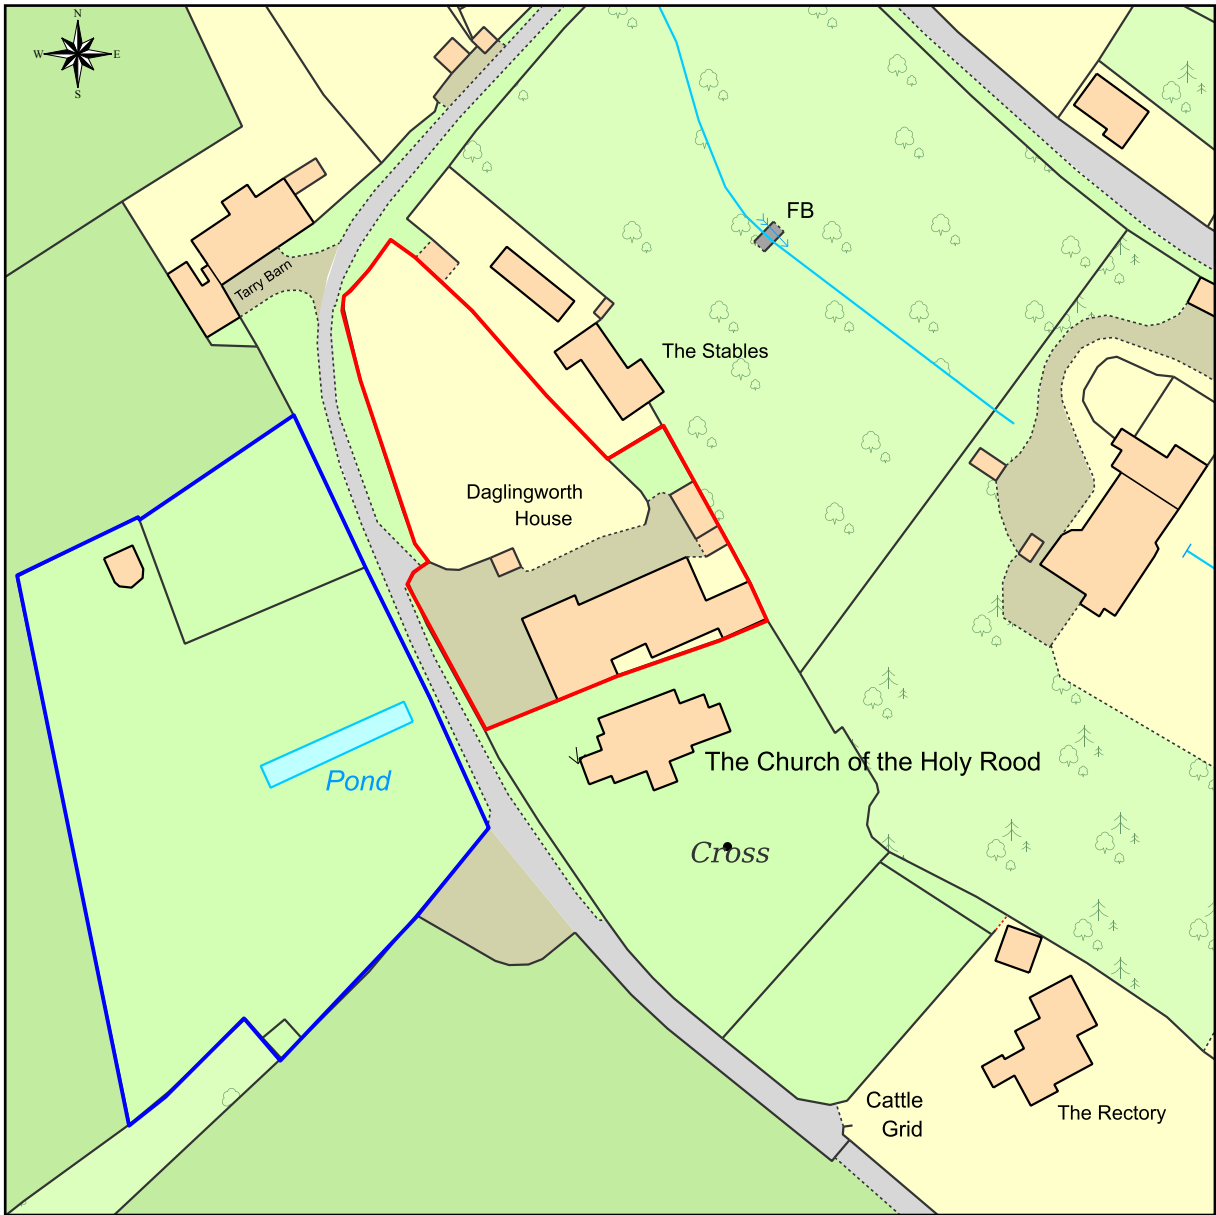

Location Plan of GL7 7AG

This Plan includes the following Licensed Data: OS MasterMap Colour PDF Location Plan by the Ordnance Survey National Geographic Database and incorporating surveyed revision available at the date of production. Reproduction in whole or in part is prohibited without the prior permission of Ordnance Survey. The representation of a road, track or path is no evidence of a right of way. The representation of features, as lines is no evidence of a property boundary. © Crown copyright and database rights, 2021. Ordnance Survey 0100031673

0m 20m 40m 60m 80m 100m

Scale: 1:1250, paper size: A4

Key

- Site Boundary
- Owners Boundary

2103 Daglingworth House, Daglingworth, GL7 7AG
LOC01 Location Plan

LANZA
Architects

w | www.lanzaarchitects.com
e | lucia@lanzaarchitects.com

emapsite[™]
plans