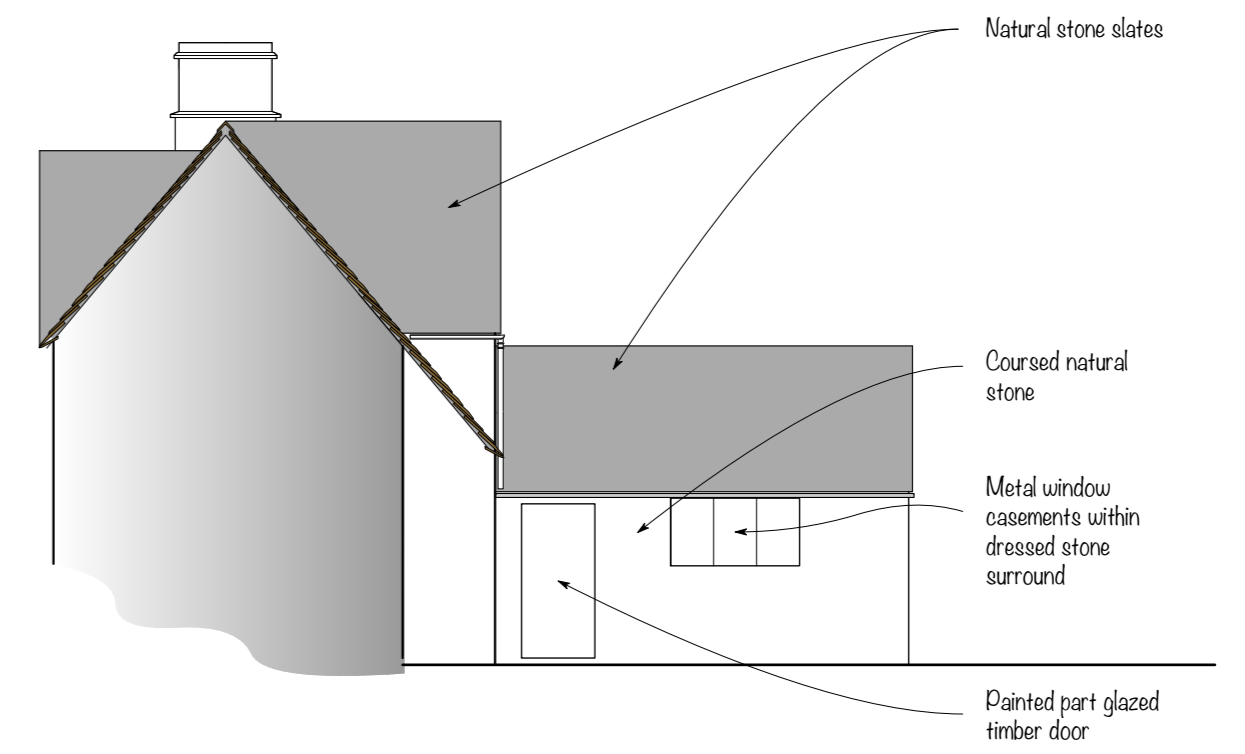

West (rear) Elevation

North (side) Elevation

Ground Floor Plan

Revisions

BRENDAN BOYLE ARCHITECTS
The Cottage, Windrush, Burford, Oxfordshire OX18 4TT
0145 844284

PROJECT

**PROPOSED GARDEN ROOM,
14 WINDRUSH**

DRAWING TITLE

Existing Plan and Elevations

SCALE 1:100 @ A2

DATE November 2020

DRAWING NUMBER

KCW 100.004