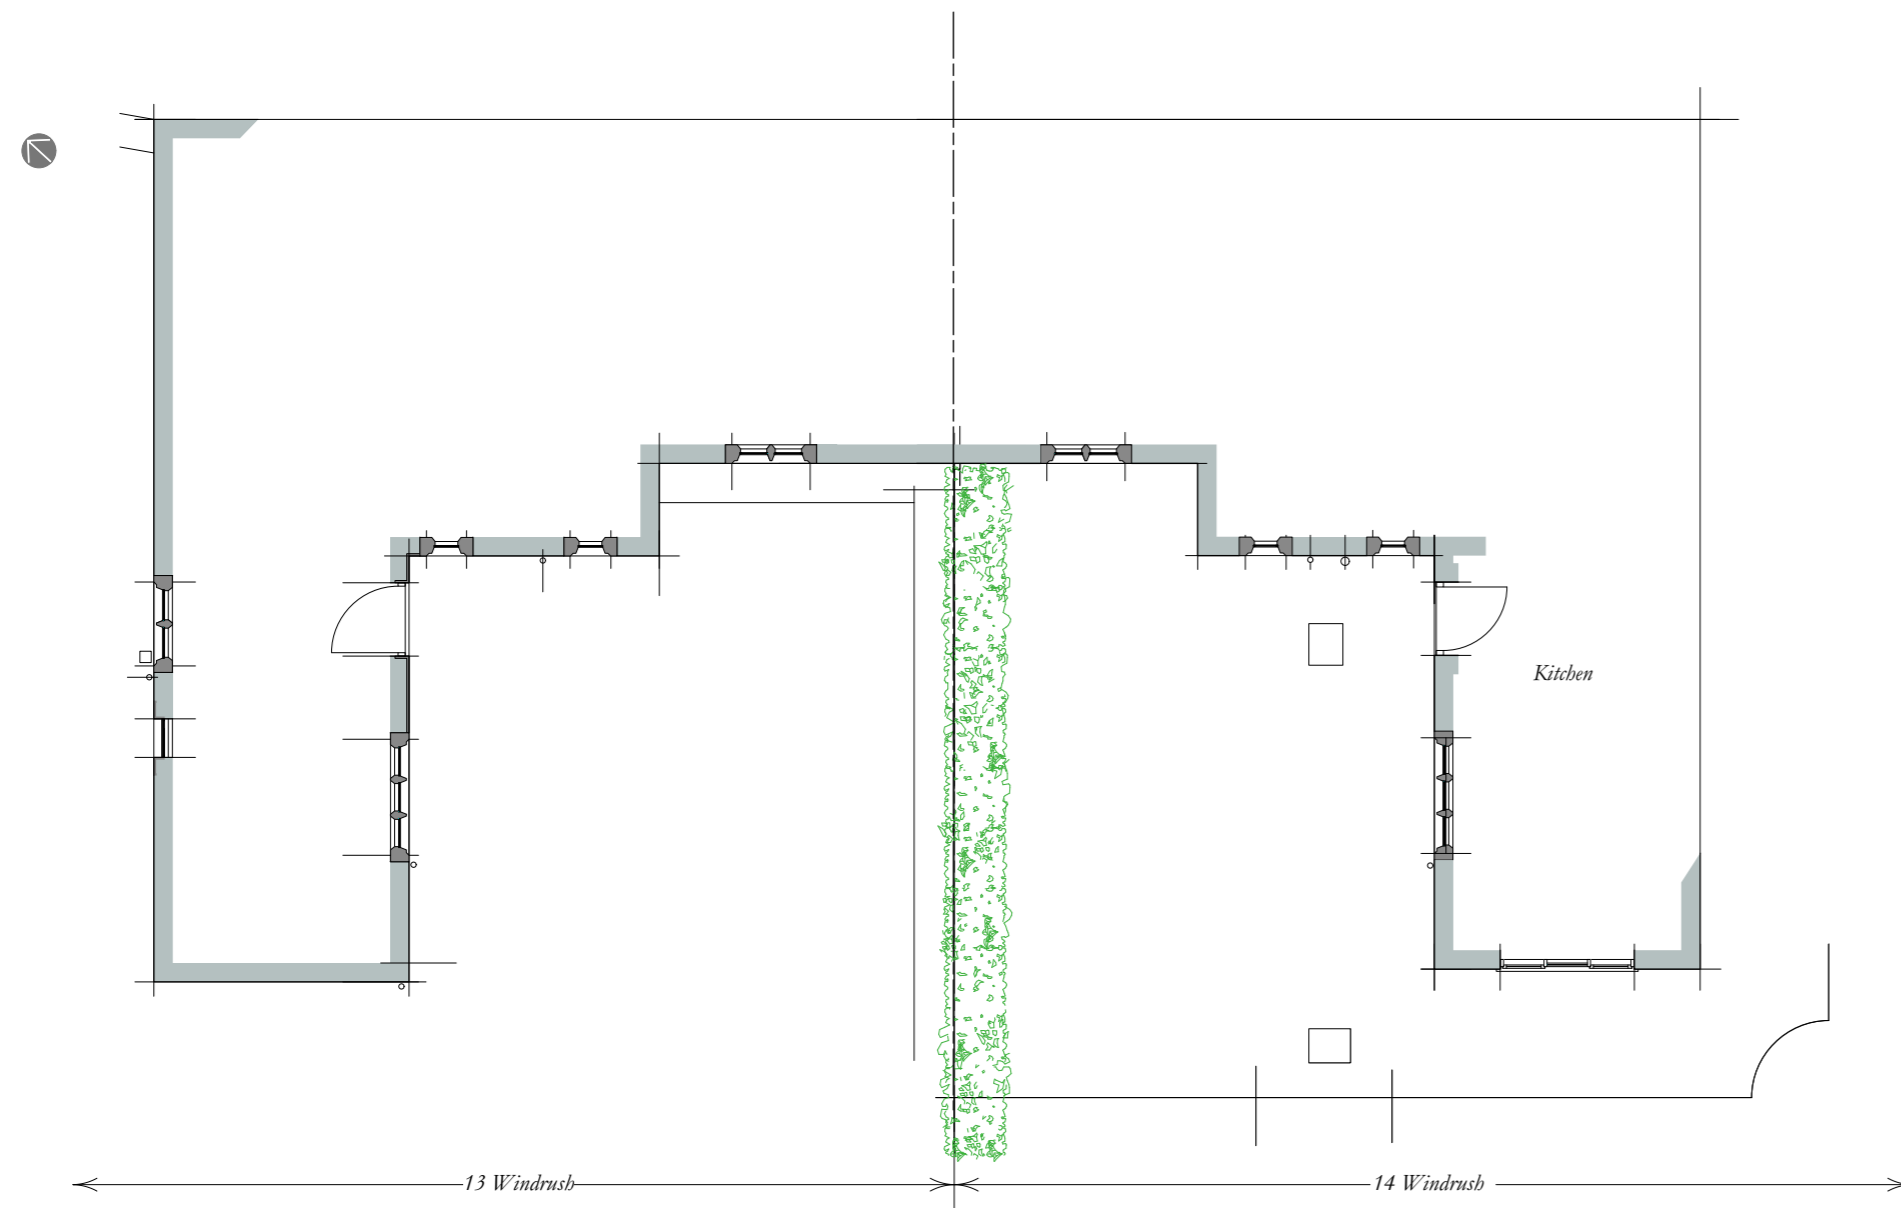

West (rear) Elevation

North (side) Elevation

Ground Floor Plan

Revisions

BRENDAN BOYLE ARCHITECTS
The Cottage, Windrush, Burford, Oxfordshire OX18 4TT
0145 844284

PROJECT

**PROPOSED GARDEN ROOM,
14 WINDRUSH**

DRAWING TITLE

Existing Plan and Elevations

SCALE 1:100 @ A2

DATE November 2020

DRAWING NUMBER

KCW 100.004