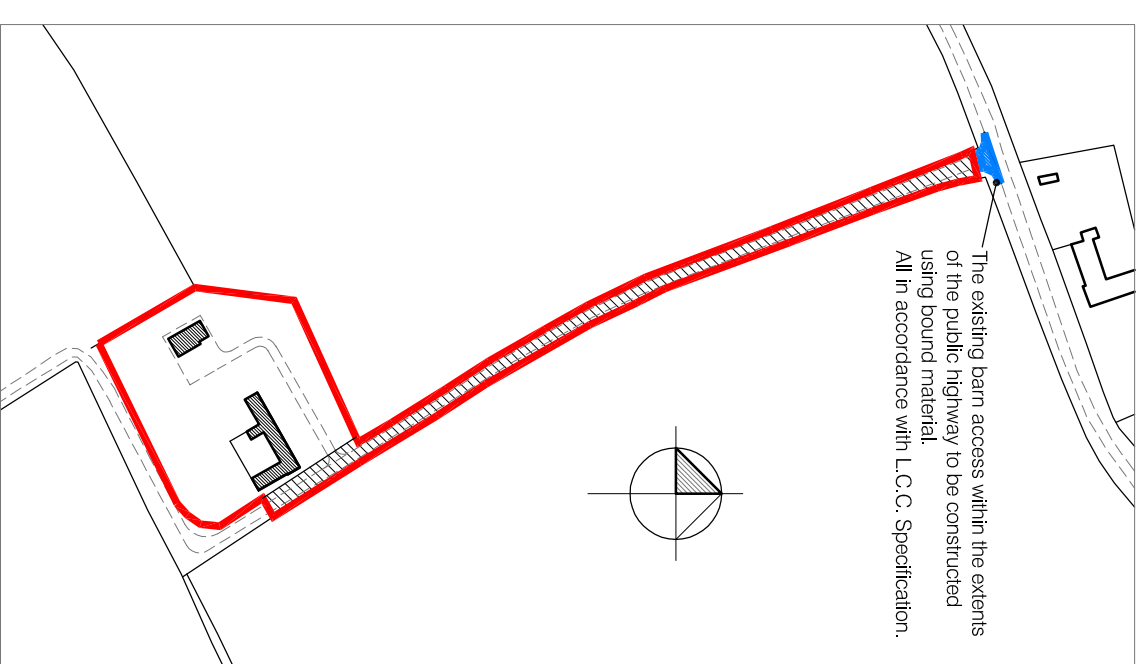

BLOCK PLAN 1:500

©Crown Copyright. All rights reserved. Licence no. 100019980

LOCATION PLAN SCALE 1:2500

PROPOSED CONVERSION OF BARN & CAR-PORT AT
COOPERS BARN, SCHOOL LANE, WALCOT, SLEAFORD, LINCS
FOR - MR & MRS. A. RUSSELL
DATE - OCT 2020 SCALE-1:100 DRAWN - rpm DWG.NO. DWG.NO.20-009-06