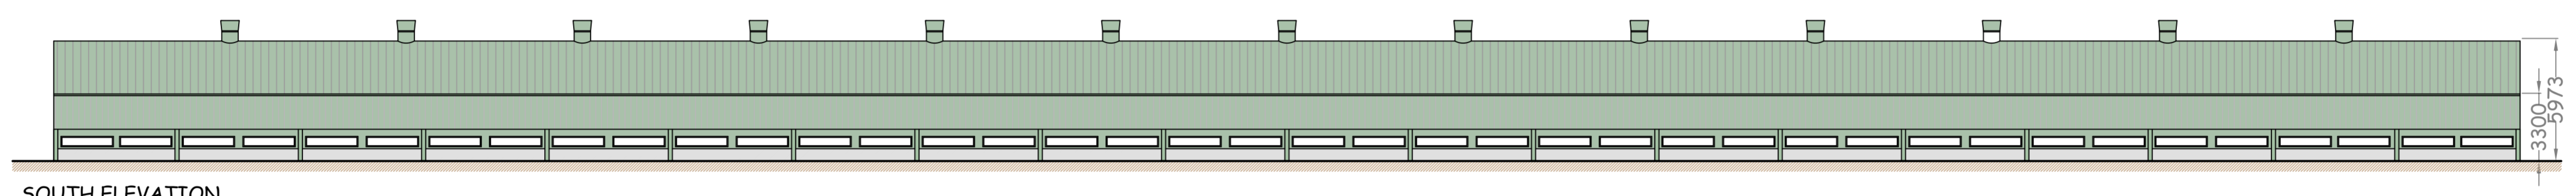

WEST ELEVATION

EAST ELEVATION

SOUTH ELEVATION

NORTH ELEVATION

FLOOR PLAN

**IAN PICK ASSOCIATES LTD**  
Specialist Agricultural & Rural Planning Consultants

Station Farm Offices  
Wansford Road  
Nafferton  
Drifffield  
East Yorkshire  
YO25 8NJ  
  
T : 01377 253363  
E : mail@ianpick.co.uk  
W : www.ianpickassociates.co.uk

*CLIENT*  
**Wot An Egg Ltd**  
Quarry House  
Cattle Hill  
Warter  
York  
YO42 1XG

*JOB TITLE*  
Free Range Egg Laying Unit

*DWG. TITLE*  
Elevations A1

*SCALE*  
1=100 /  
1=200

*DRN*  
SH

*DWG. NUMBER*  
**IP/JT/03**