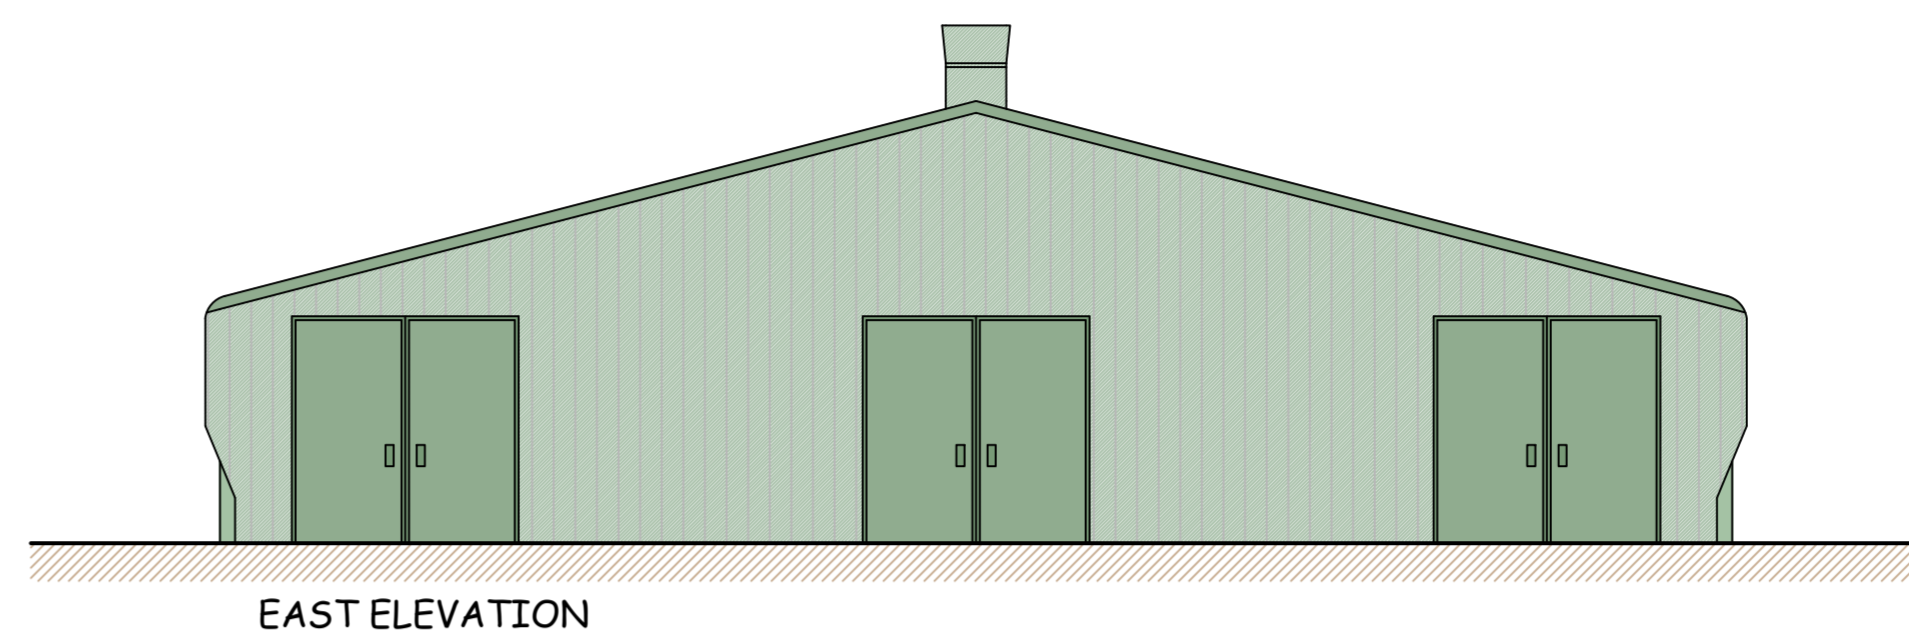

WEST ELEVATION

EAST ELEVATION

SOUTH ELEVATION

NORTH ELEVATION

FLOOR PLAN

**IAN PICK ASSOCIATES LTD**  
Specialist Agricultural & Rural Planning Consultants

Station Farm Offices  
Wansford Road  
Nafferton  
Drifffield  
East Yorkshire  
YO25 8NJ  
  
T : 01377 253363  
E : mail@ianpick.co.uk  
W : www.ianpickassociates.co.uk

*CLIENT*  
**Wot An Egg Ltd**  
Quarry House  
Cattle Hill  
Warter  
York  
YO42 1XG

*JOB TITLE*  
Free Range Egg Laying Unit

*DWG. TITLE*  
Elevations A1

*SCALE*  
1=100 /  
1=200

*DRN*  
SH

*DWG. NUMBER*  
**IP/JT/03**