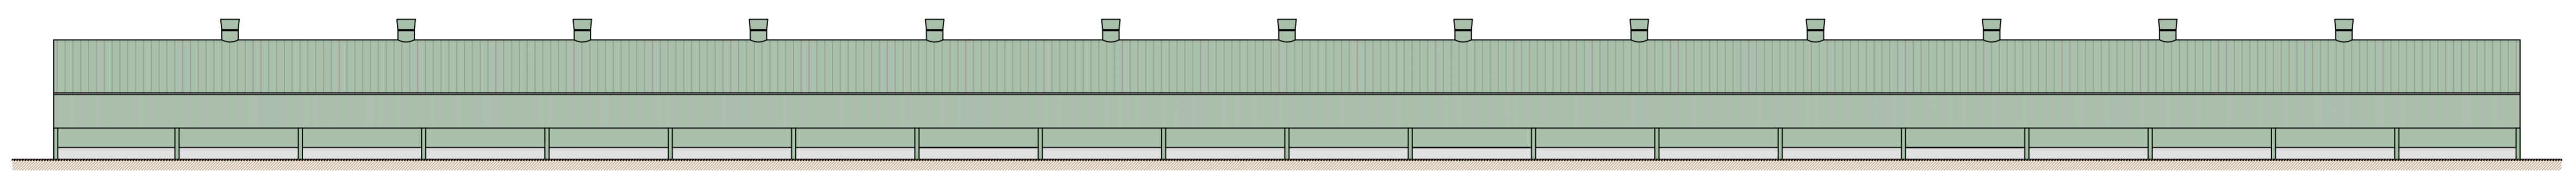

WEST ELEVATION

EAST ELEVATION

SOUTH ELEVATION

NORTH ELEVATION

FLOOR PLAN

**IAN PICK ASSOCIATES LTD**  
Specialist Agricultural & Rural Planning Consultants

Station Farm Offices  
Wansford Road  
Nafferton  
Drifffield  
East Yorkshire  
YO25 8NJ  
  
T : 01377 253363  
E : mail@ianpick.co.uk  
W : www.ianpickassociates.co.uk

*CLIENT*  
**Wot An Egg Ltd**  
Quarry House  
Cattle Hill  
Warter  
York  
YO42 1XG

*JOB TITLE*  
Free Range Egg Laying Unit

*DWG. TITLE*  
Elevations A1

*SCALE*  
1=100 /  
1=200

*DRN*  
SH

*DWG. NUMBER*  
**IP/JT/03**