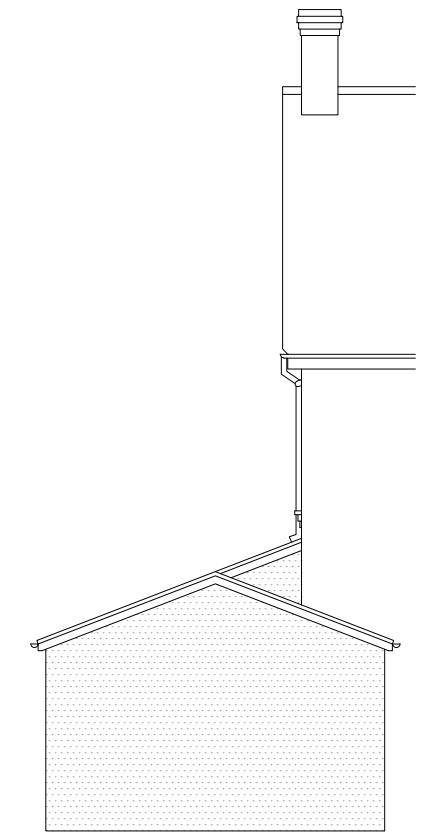

Proposed Ground Floor Plan

Proposed East Elevation

Proposed North Elevation

Proposed South Elevation

Proposed West Elevation

ANDREW DUCKWORTH - ARCHITECT
 2 SYLVAN GROVE, DARLINGTON DL3 8PR
 01325 369948, 07816 450114, andrew.duckworth@outlook.com

Proposed Carport @
 62 West Crescent
 Darlington DL3 7PR

for Mr & Mrs Cosson

Proposed Layout

scale 1:100	21024 - 02
date May 21	