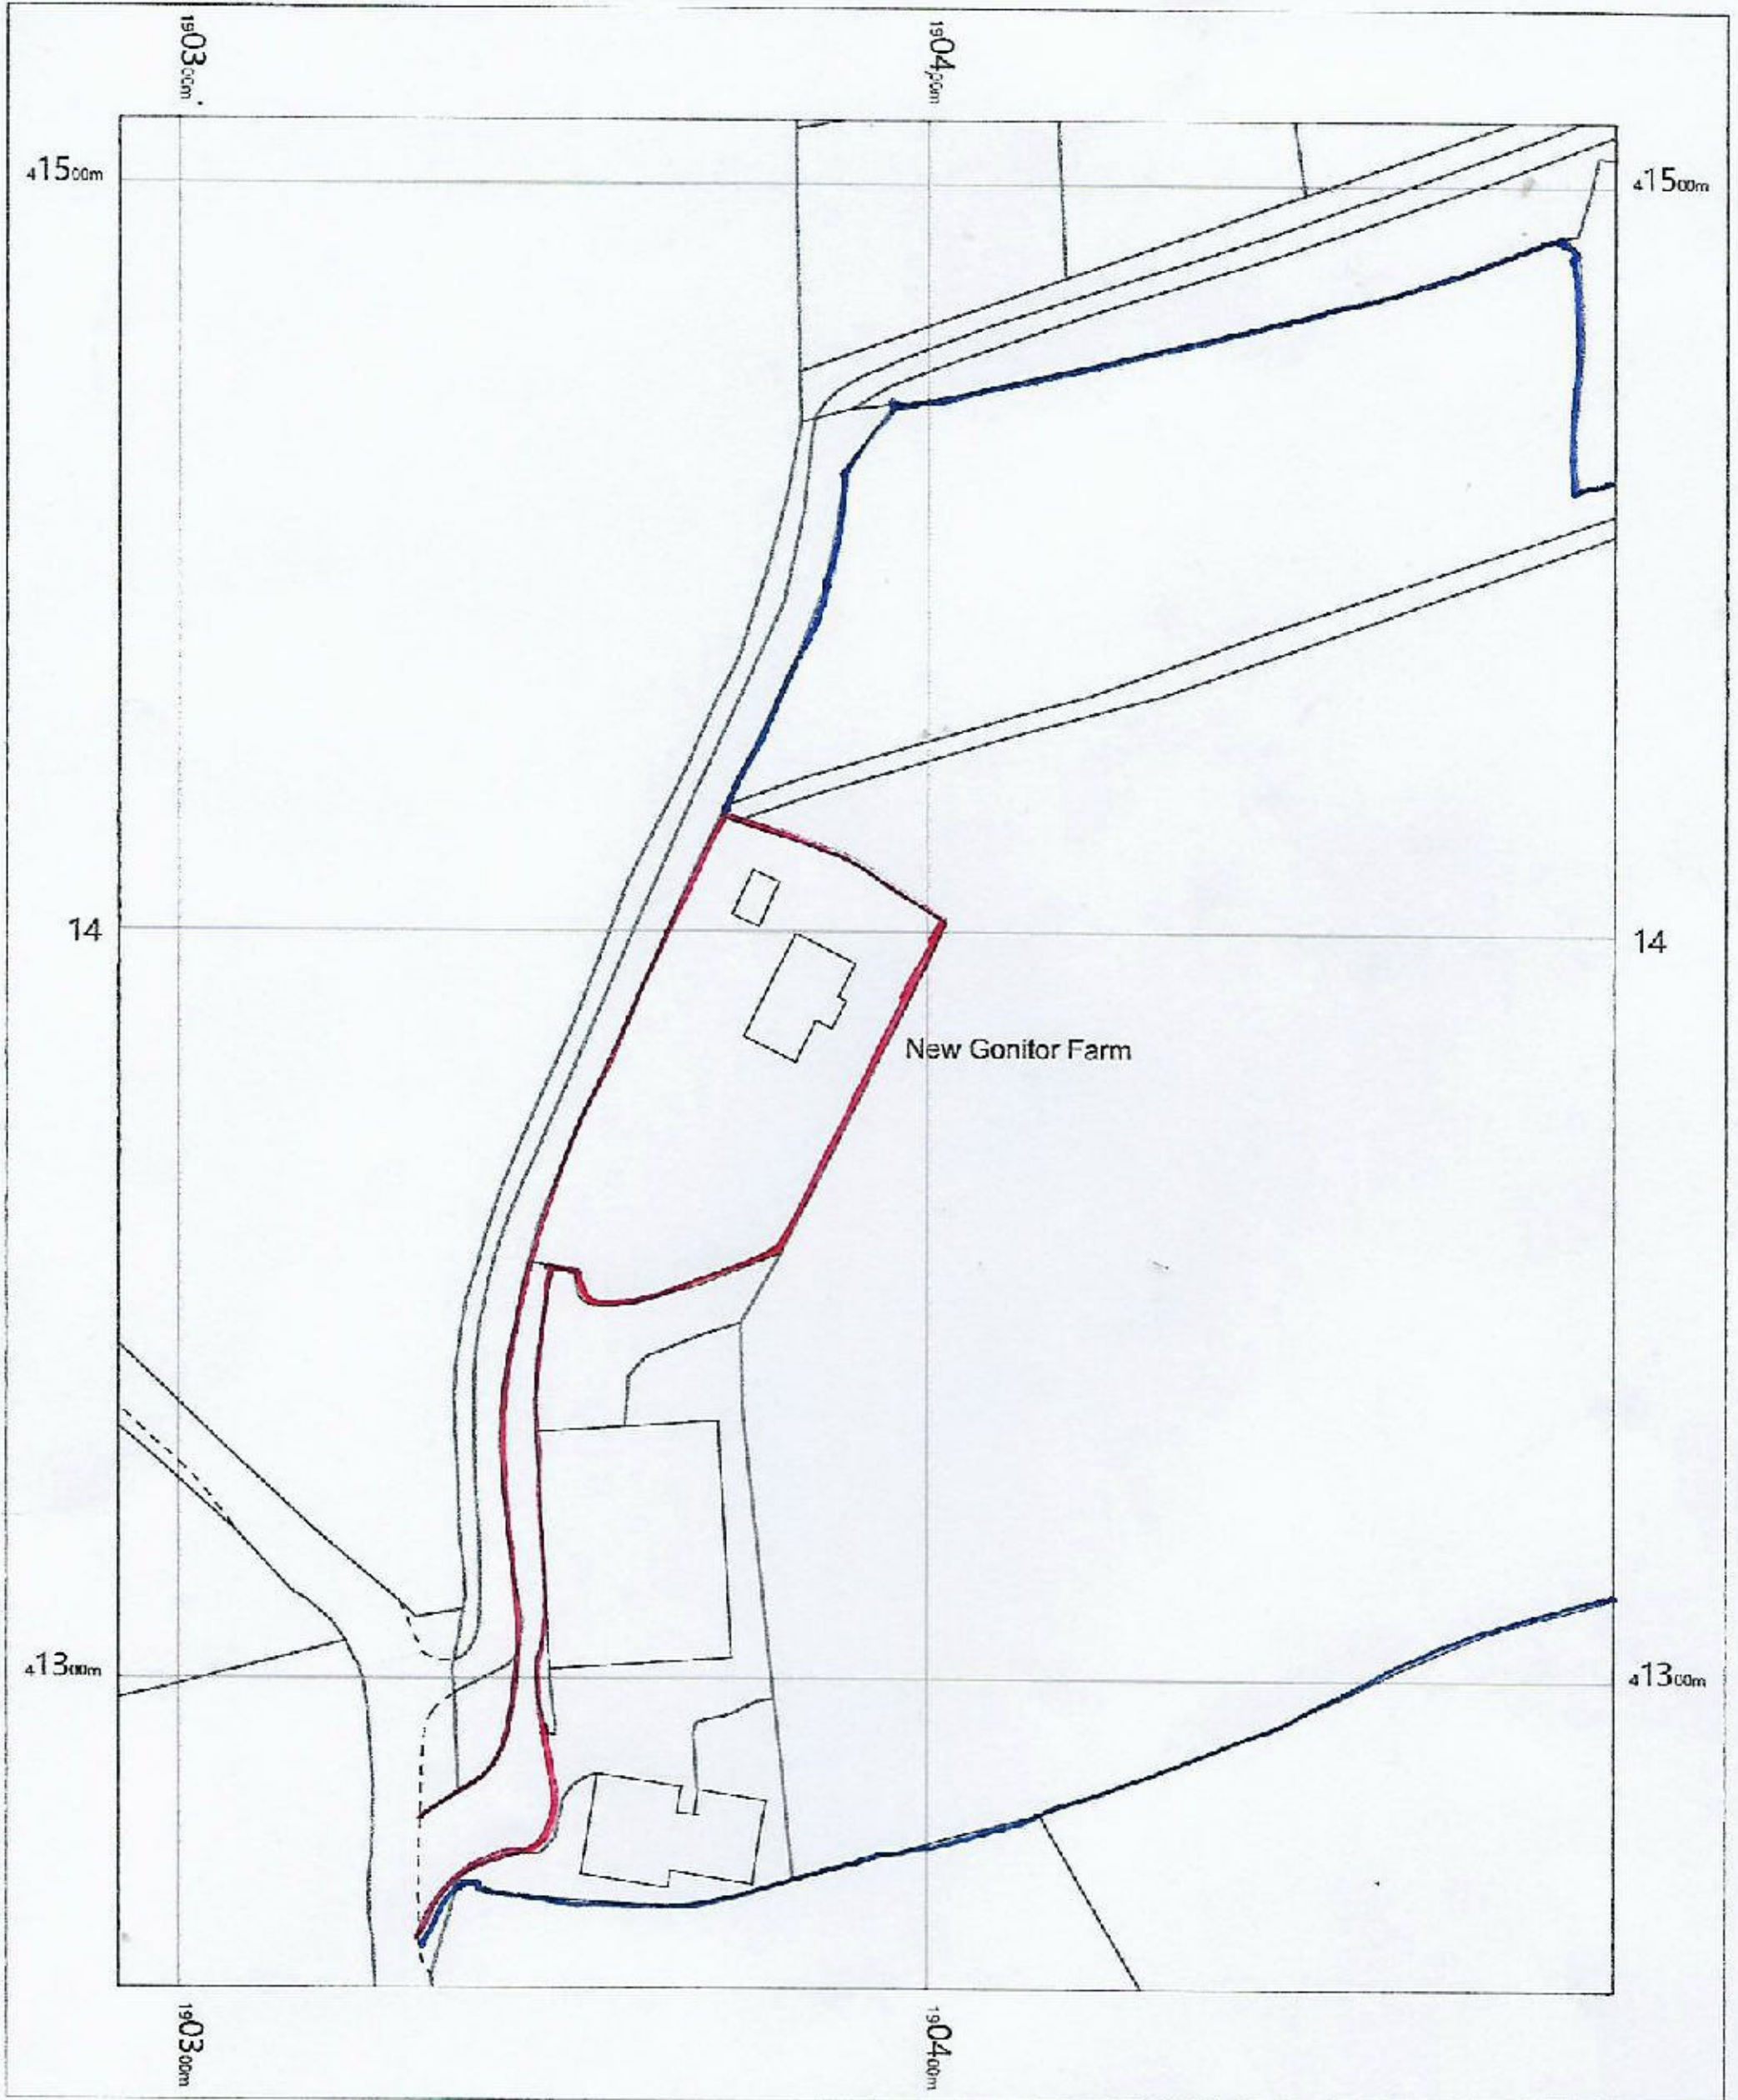

New Gonitor Farm

OS MasterMap 1250/2500/10000 scale
Monday, June 7, 2021, ID: BLJT-00967568
www.planningapplicationmaps.co.uk

1:1250 scale print at A4, Centre: 190392 E, 41384 N

©Crown Copyright Ordnance Survey. Licence no. 100051661