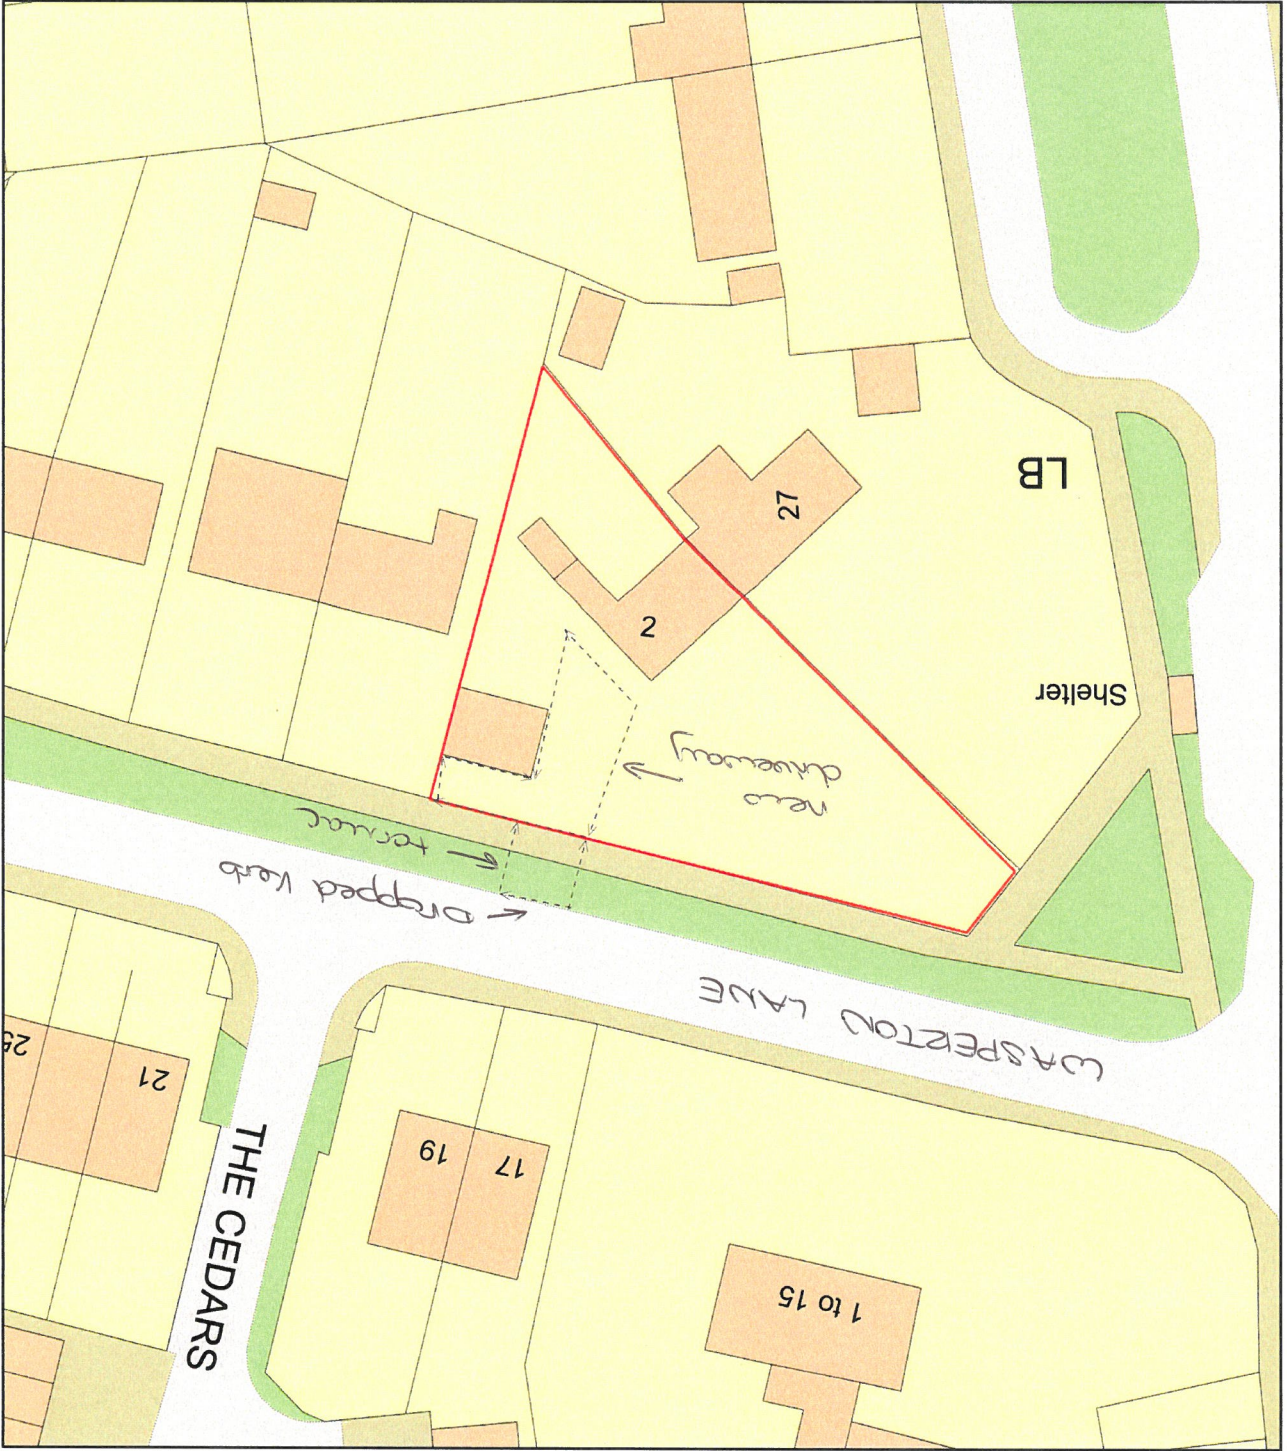

Bayliss Vehicle Access - Location Plan

Plan Produced for: Mrs J Bayliss

Date Produced: 07 Jul 2021

Plan Reference Number: TQRQM21188150216139

Scale: 1:1250 @ A4

Bayliss Vehicle Access

Plan Produced for: Mrs J Bayliss

Date Produced: 07 Jul 2021

Plan Reference Number: TQRQM21188145342861

Scale: 1:500 @ A4

© Crown copyright and database rights 2021 OS 100042766