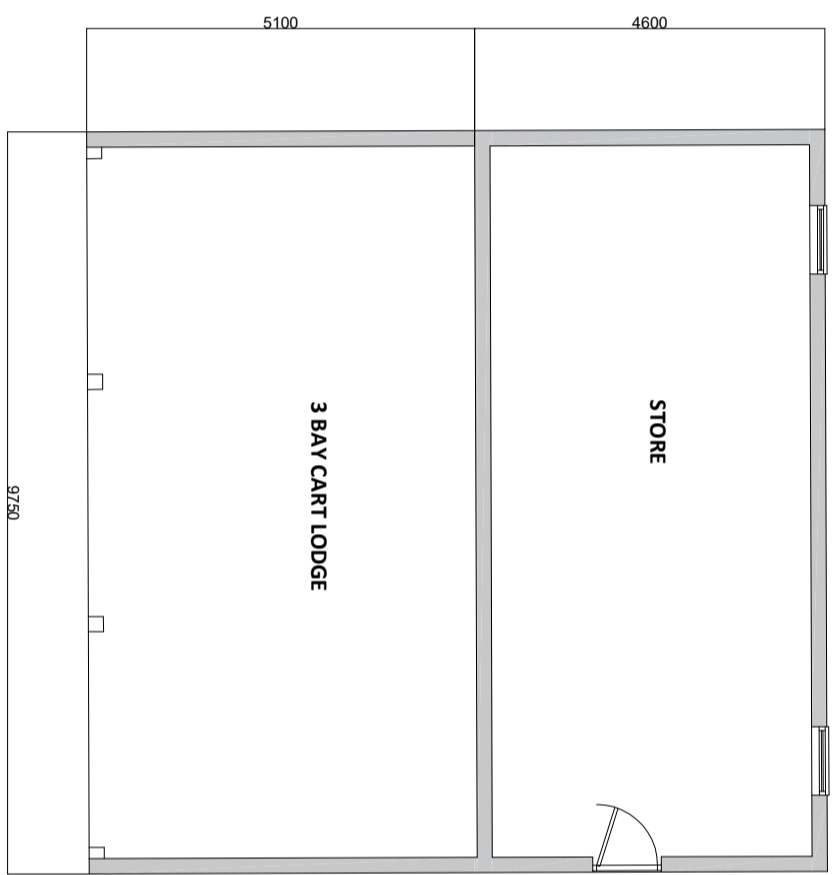

**Location Plan - Rose Cottage, Plum lane
Bardford Saling. Braintree CM7 5EG**

Scale 1:1250

NORTH ELEVATION

WEST SIDE ELEVATION

EAST SIDE ELEVATION

LAYOUT PLAN

SOUTH ELEVATION

**Proposed Garden Out building to Rose Cottage,
Bardford Saling. Nr Braintree for Mr M Hume**

Scale 1:100

SCALE BAR 1:100