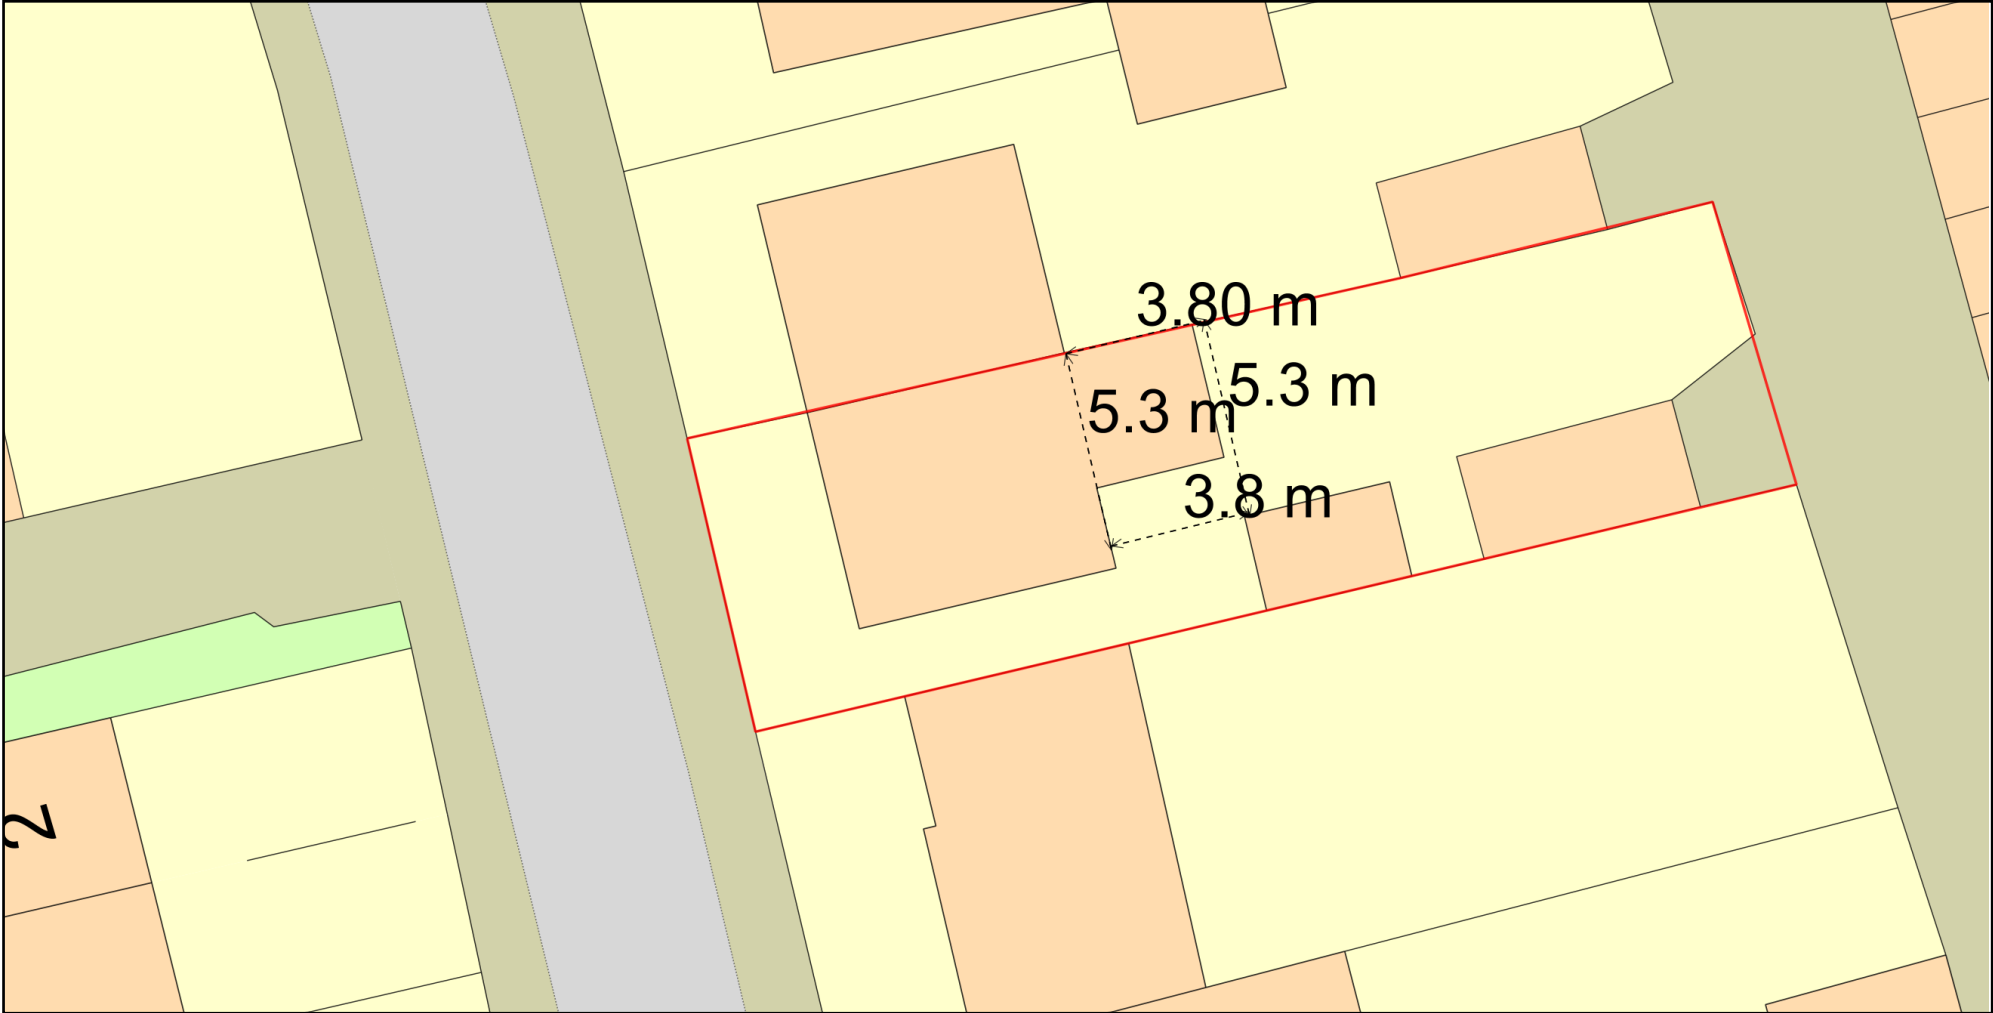

11 Betsham Road, DA10 0EU

Plan Produced for: Stoyan Raykov

Date Produced: 06 Jul 2021

Plan Reference Number: TQRQM21187125915613

Scale: 1:200 @ A4