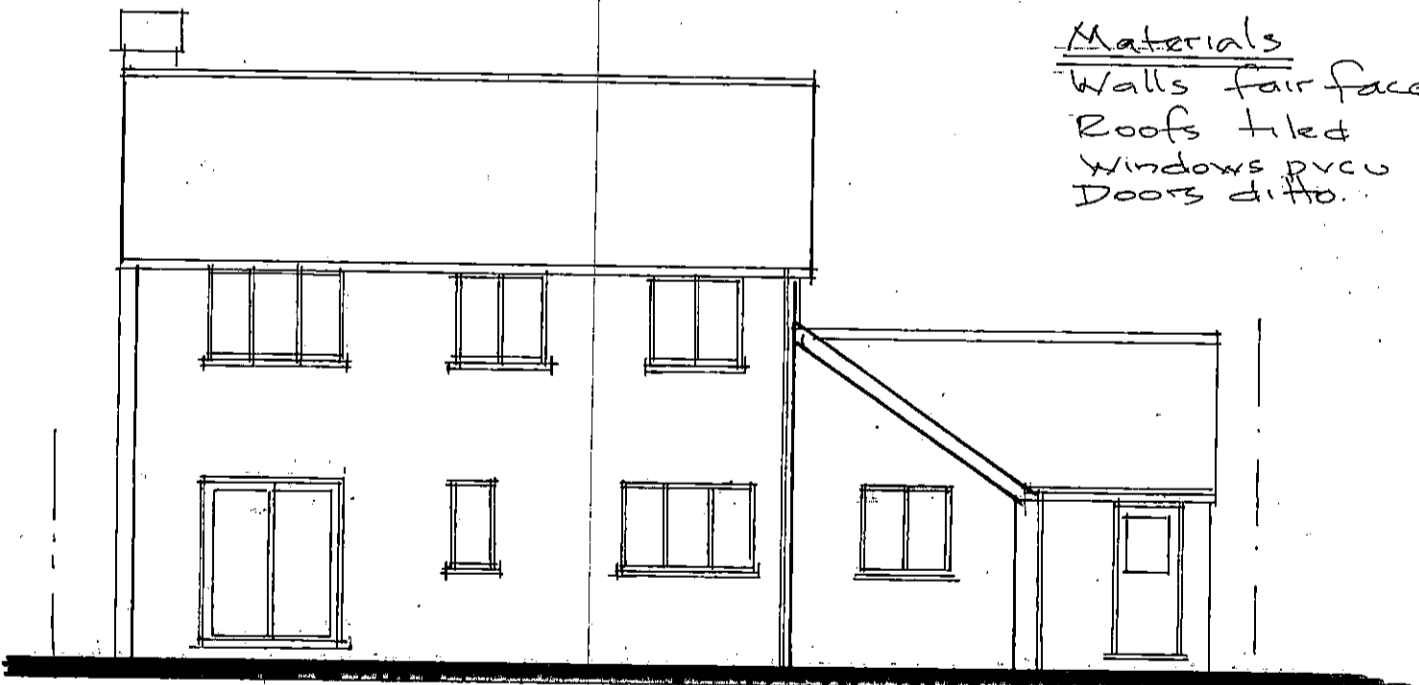

DARTFORD BOROUGH
COUNCIL
6 - JUL 71:71

FRONT

SIDE

SIDE

REAR

Materials
Walls fair faced brick
Roofs tiled
Windows PVC white
Doors ditto.

SCALE BAR

ALL DIMENSIONS TO BE CHECKED ON SITE PRIOR TO THE FABRICATION OF ANY WORKS OR ORDERING OF MATERIALS.
BERNARD ILES RETAIN COPYRIGHT IN AN OWNERSHIP OF THESE DRAWINGS.

PROJECT **THE COASTERS PESCOT AVE
NEW BARN KENT DA3 7NA**

TITLE **EXISTING ELEVATIONS**

Bernard Iles MCIAT
Chartered Architectural Technologist
Mobile: 07778 212 280
E-mail: bernard.j.iles@gmail.com

DATE June 21	SCALE 1:100	REVISIONS	
DRAWN	JOB NO. PS46	NO. 03	REV DATE