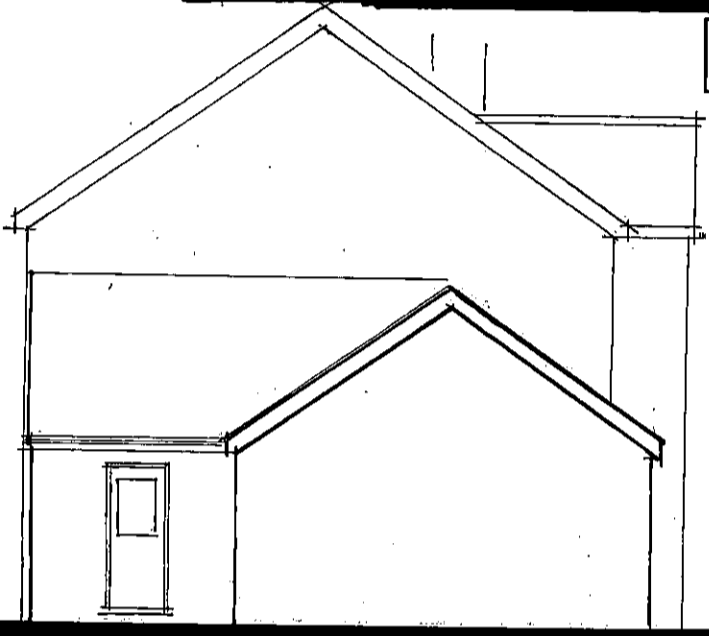

DARTFORD BOROUGH
COUNCIL
6 - JUL 71:71

FRONT

SIDE

SIDE

REAR

Materials
Walls fair faced brick
Roofs tiled
Windows PVC white
Doors ditto.

SCALE BAR

ALL DIMENSIONS TO BE CHECKED ON SITE PRIOR TO THE FABRICATION OF ANY WORKS OR ORDERING OF MATERIALS.
BERNARD ILES RETAIN COPYRIGHT IN AN OWNERSHIP OF THESE DRAWINGS.

PROJECT **THE COASTERS PESCOT AVE
NEW BARN KENT DA3 7NA**

TITLE **EXISTING ELEVATIONS**

Bernard Iles MCIAT
Chartered Architectural Technologist
Mobile: 07778 212 280
E-mail: bernard.j.iles@gmail.com

DATE June 21	SCALE 1:100	REVISIONS	
DRAWN	JOB NO. PS46	NO. 03	REV DATE