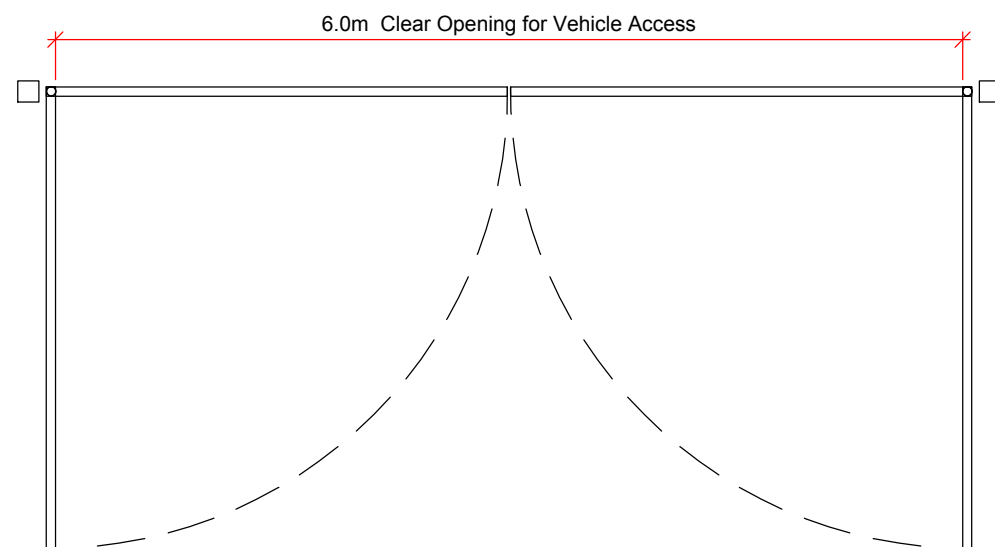

TYPICAL FENCE DETAIL
Scale 1:50

VEHICLE ACCESS GATES (2 Places)
Scale 1:50

PICTORAL VIEW OF FENCING STYLE
Not to Scale

Notes:

Fence Nylofor 3M
PVC Coated - Colour Green

Address		
Home Farm The Slips Great Harrowden Northants NN9 5AE		
Title		
Proposed Fencing Typical Plan & Elevation		
Drawn	Date	Scale
TDO	June 2021	1:50 at A3
Drawing No.		
2106-03		
the drawing office services ltd tel: 01604 767771 email: info@drawingofficeservices.co.uk		