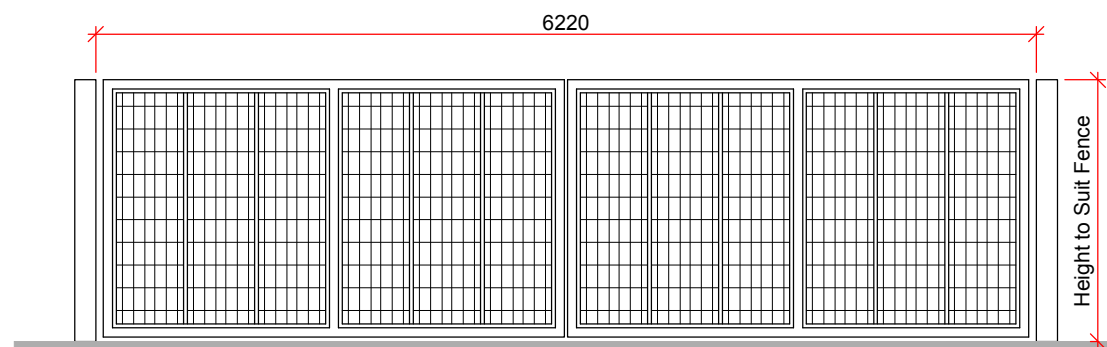

TYPICAL FENCE DETAIL
Scale 1:50

VEHICLE ACCESS GATES (2 Places)
Scale 1:50

PICTORAL VIEW OF FENCING STYLE
Not to Scale

Notes:

Fence Nylofor 3M
PVC Coated - Colour Green

Address		
Home Farm The Slips Great Harrowden Northants NN9 5AE		
Title		
Proposed Fencing Typical Plan & Elevation		
Drawn	Date	Scale
TDO	June 2021	1:50 at A3
Drawing No.		
2106-03		
the drawing office services ltd tel: 01604 767771 email: info@drawingofficeservices.co.uk		