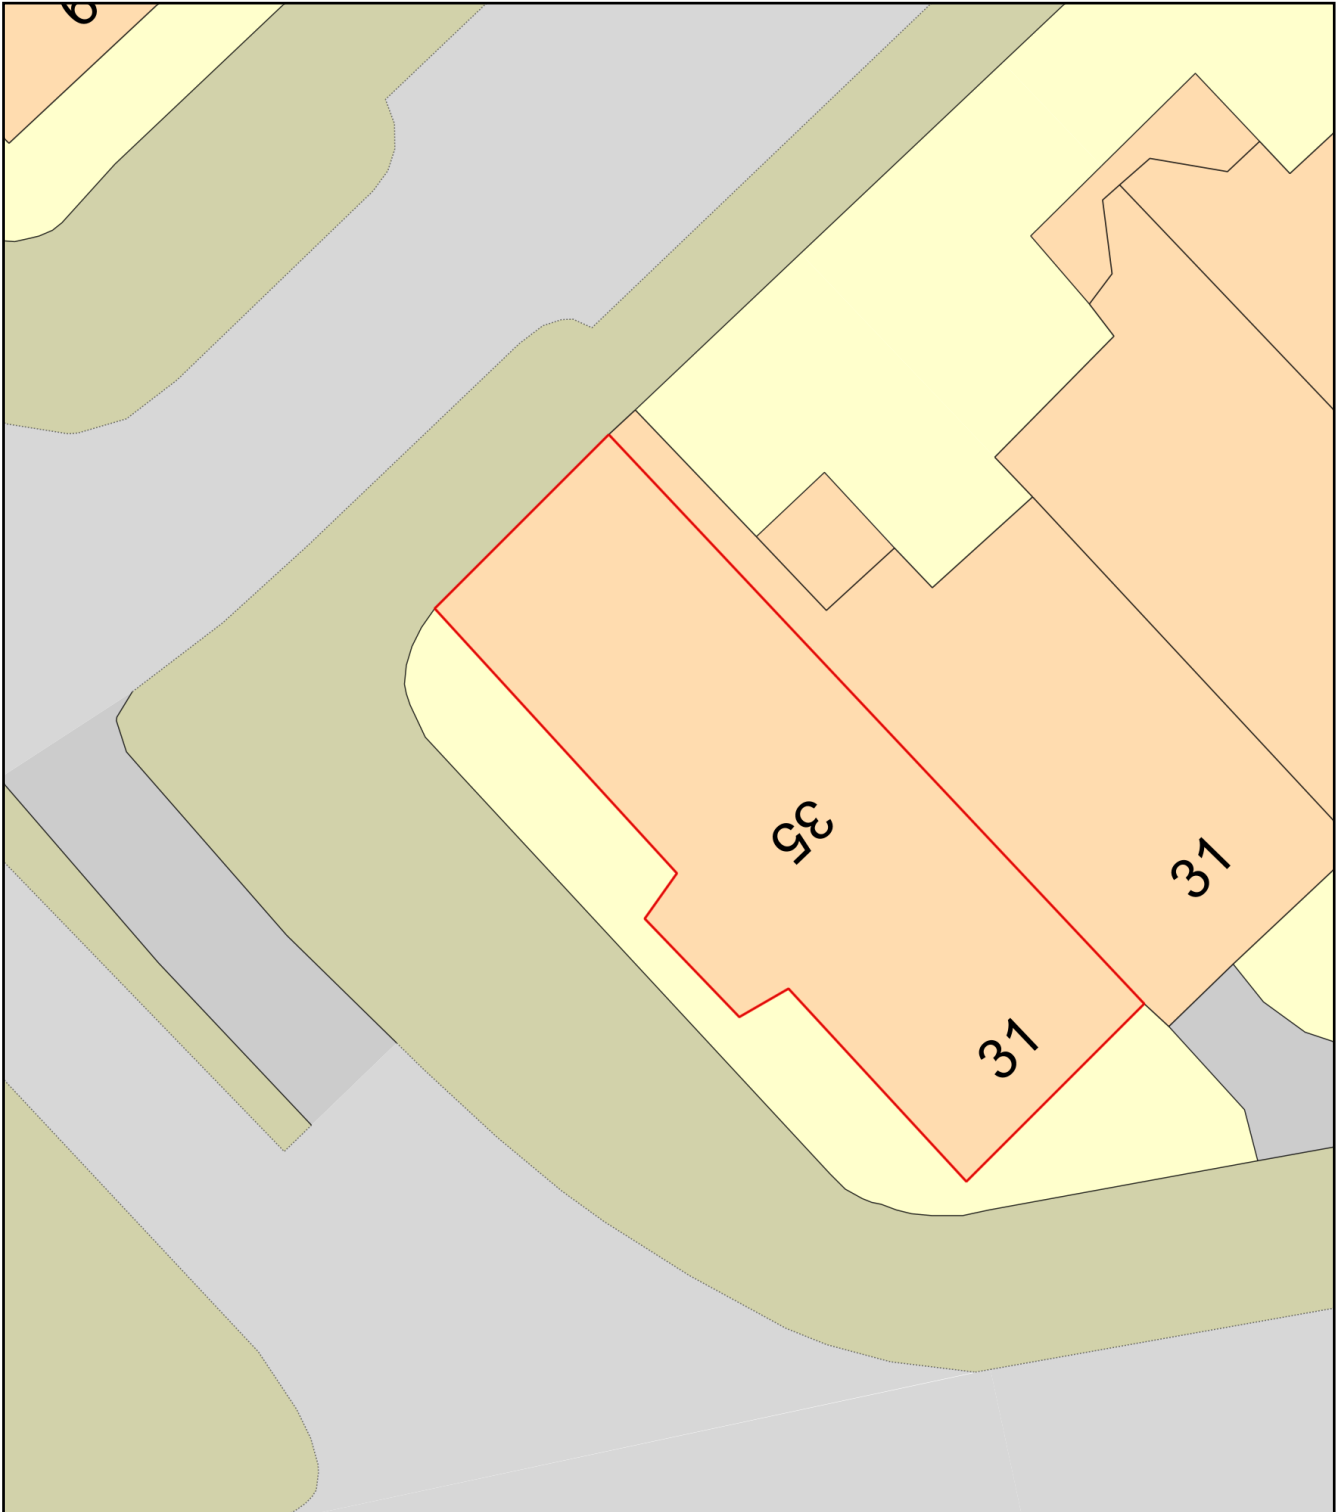

# 35 Stanhope Terrace

Plan Produced for: Amina & Arif Ali

Date Produced: 06 Jul 2021

Plan Reference Number: TQRQM21187214314323

Scale: 1:200 @ A4