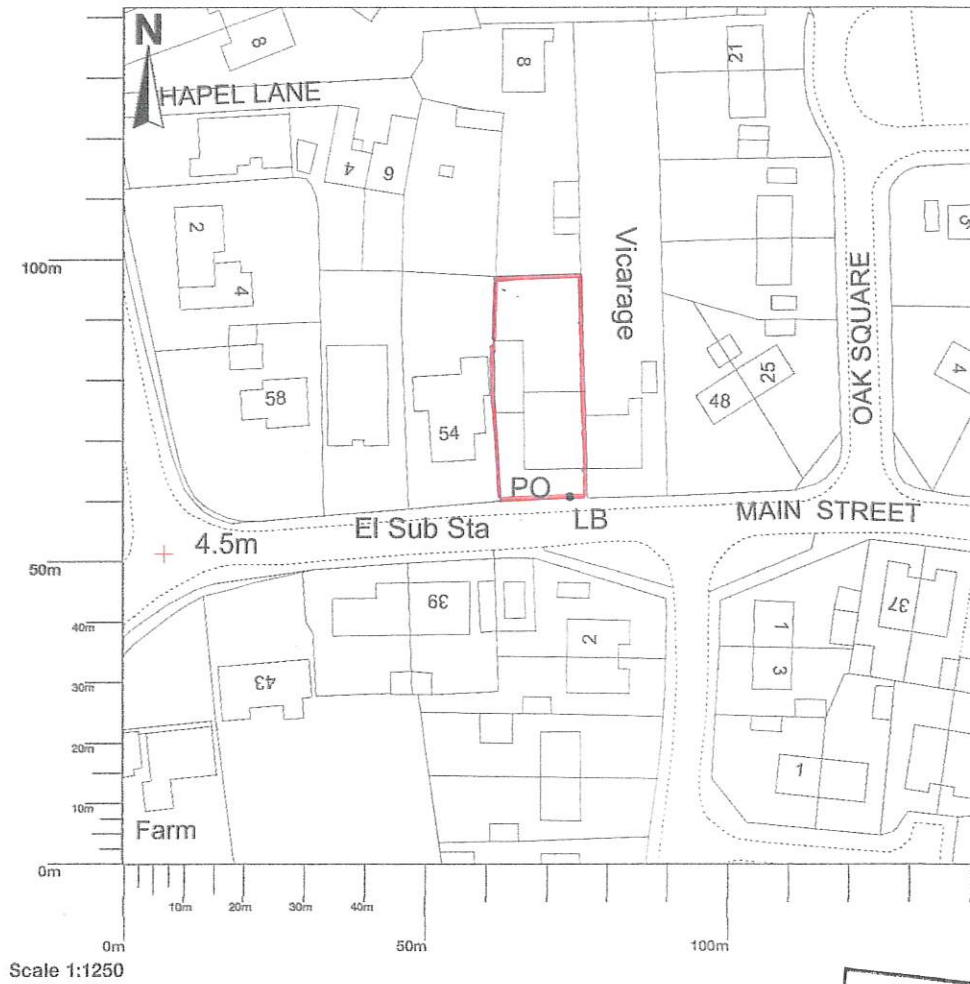

## Post Office, 52 Main Street, Wawne, Hull, HU7 5XH

P & ER  
DEVELOPMENT CONTROL  
REC'D 1 - JUN 2021