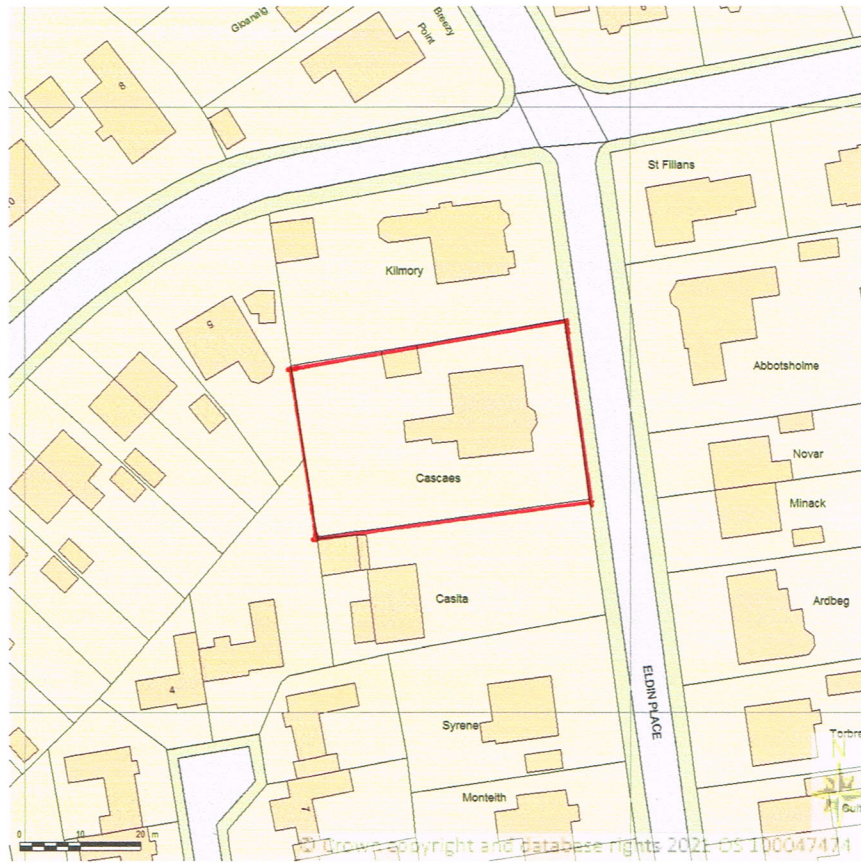

**SITE LOCATION PLAN
AREA 2 HA
SCALE 1:1250 on A4
CENTRE COORDINATES: 239268, 664946**

Supplied by Streetwise Maps Ltd
www.streetwise.net
Licence No: 100047474
10/07/2021 16:24