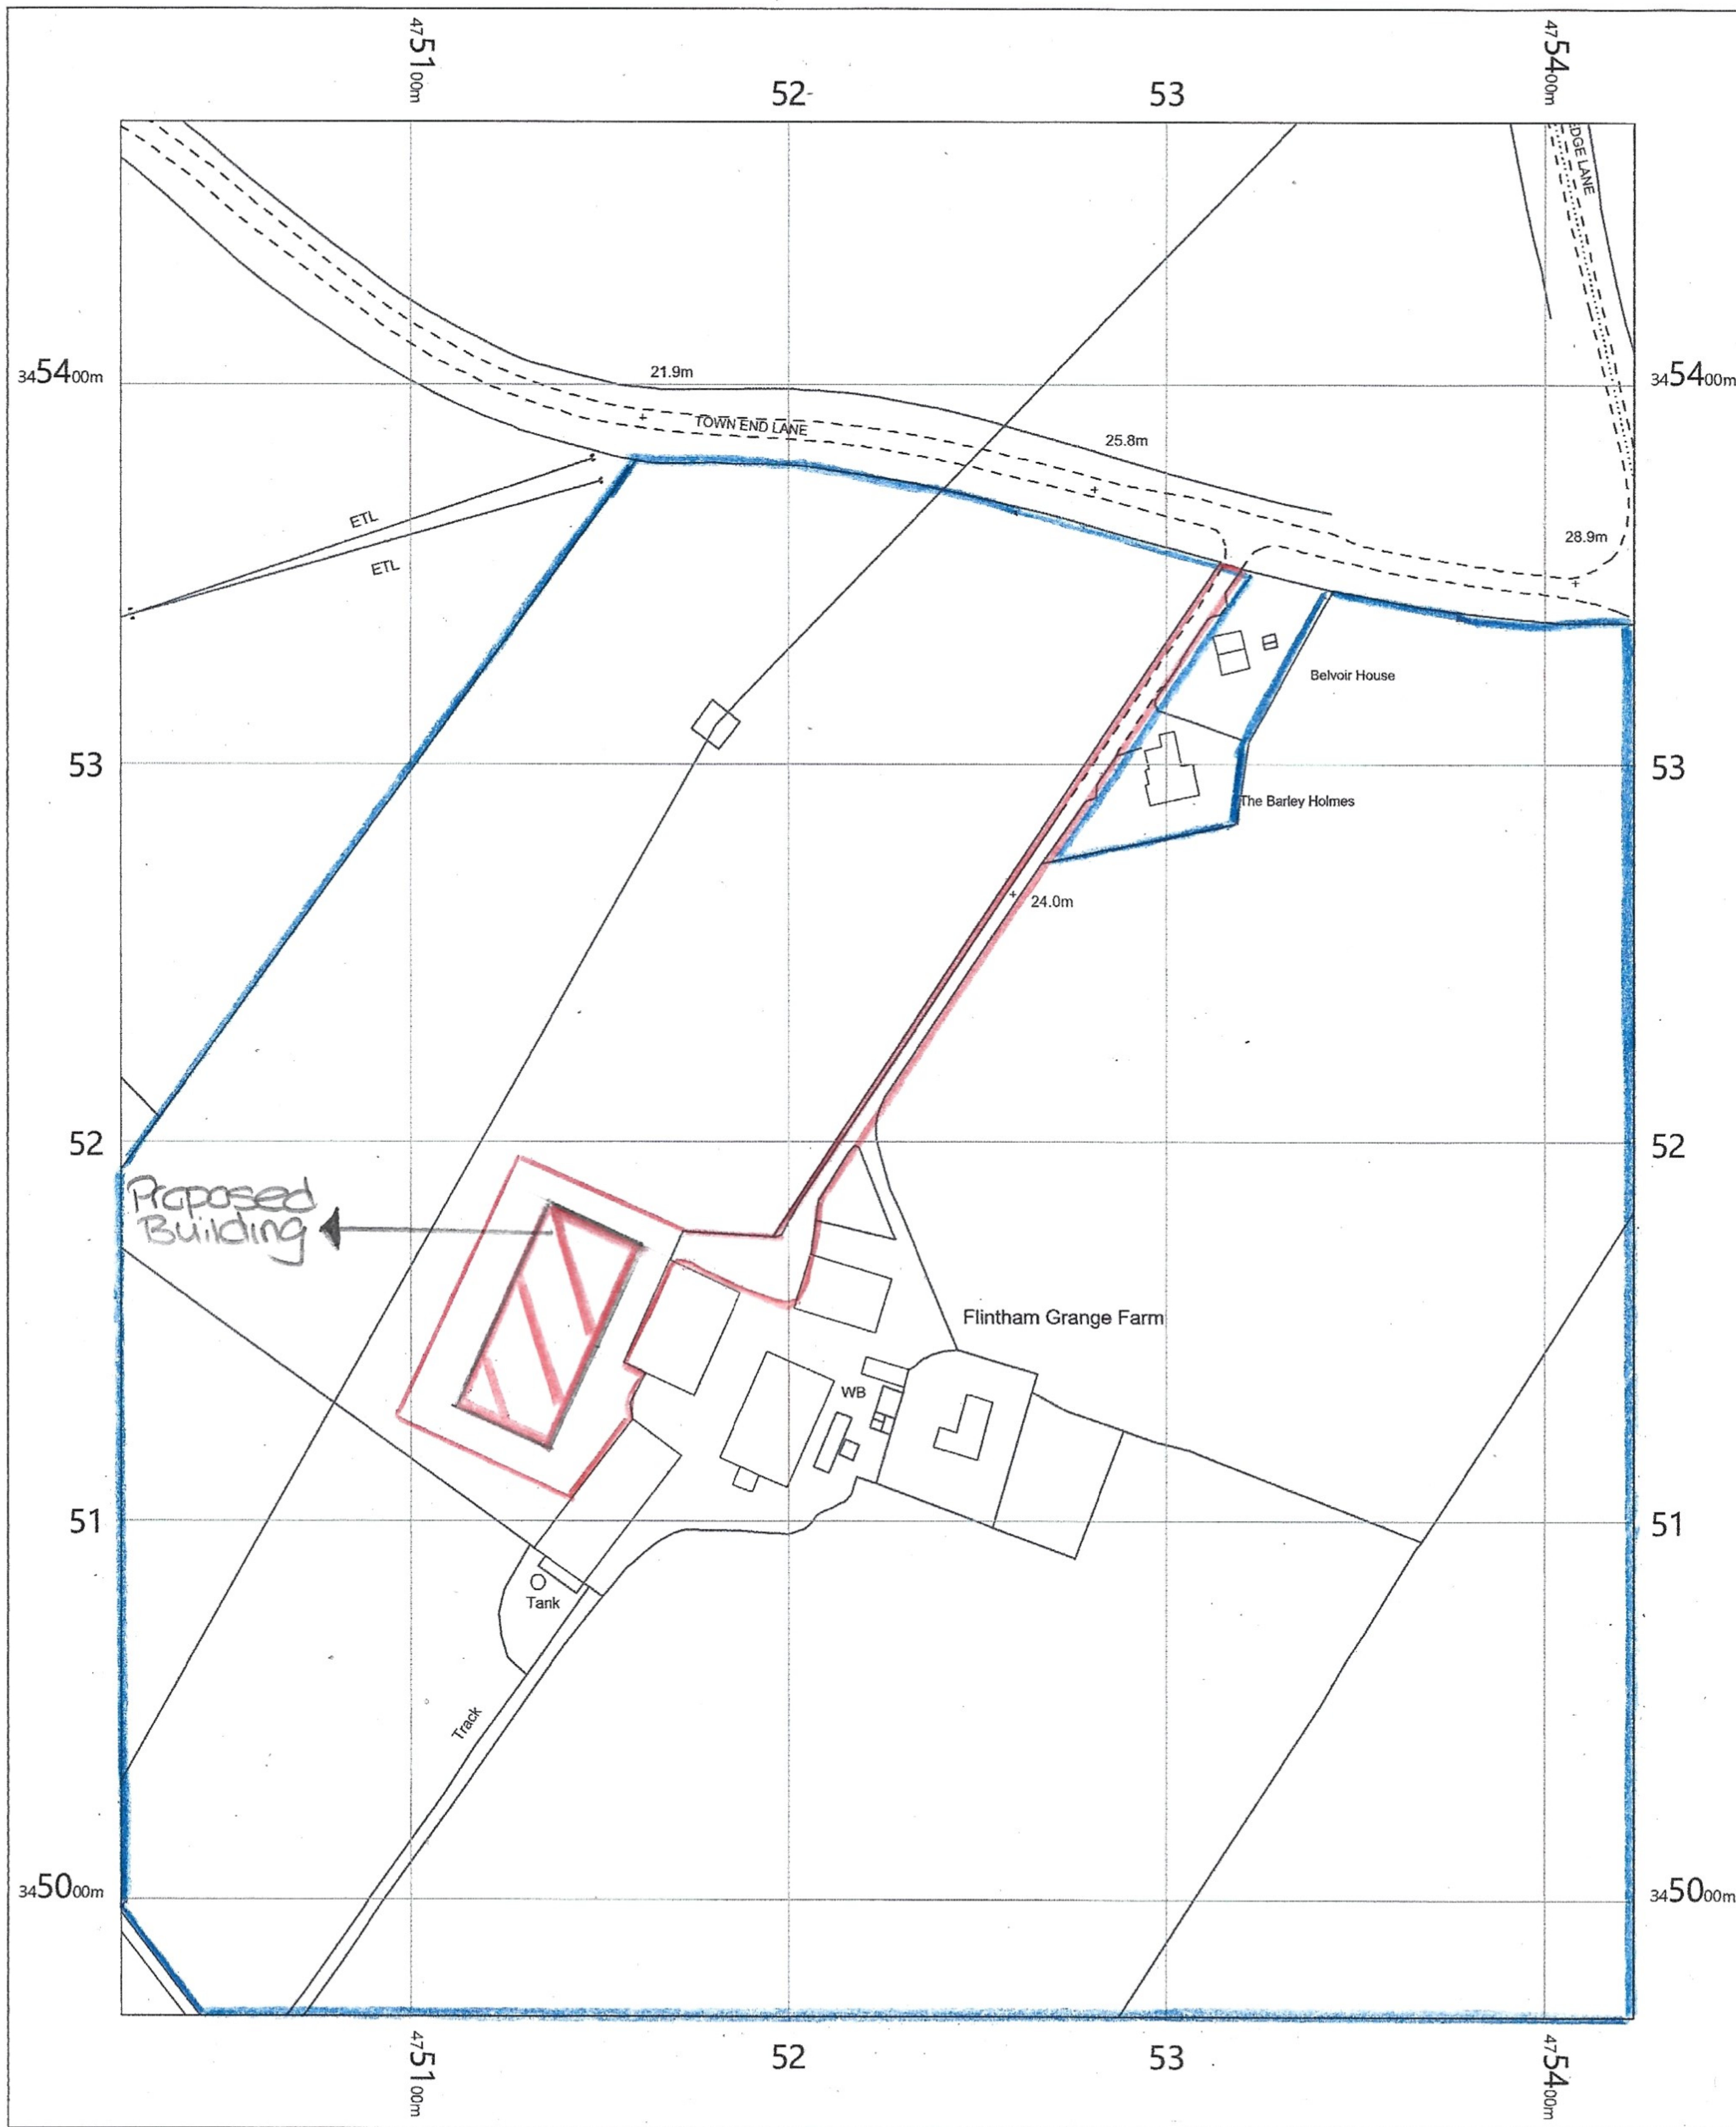

Location Plan

Flintham Grange Farm
 Flintham
 Newark, Notts
 NG23 5LU

OS MasterMap 1250/2500/10000 scale
 Monday, June 14, 2021, ID: BW1-00969229
 maps.blackwell.co.uk

1:2500 scale print at A4, Centre: 475223 E, 345219 N

©Crown Copyright Ordnance Survey. Licence no. 100041041

BLACKWELL'S
MAPPING SERVICES
 PERSONAL & PROFESSIONAL MAPPING
 www.blackwellmapping.co.uk

TEL: 0800 151 2612
 maps@blackwell.co.uk