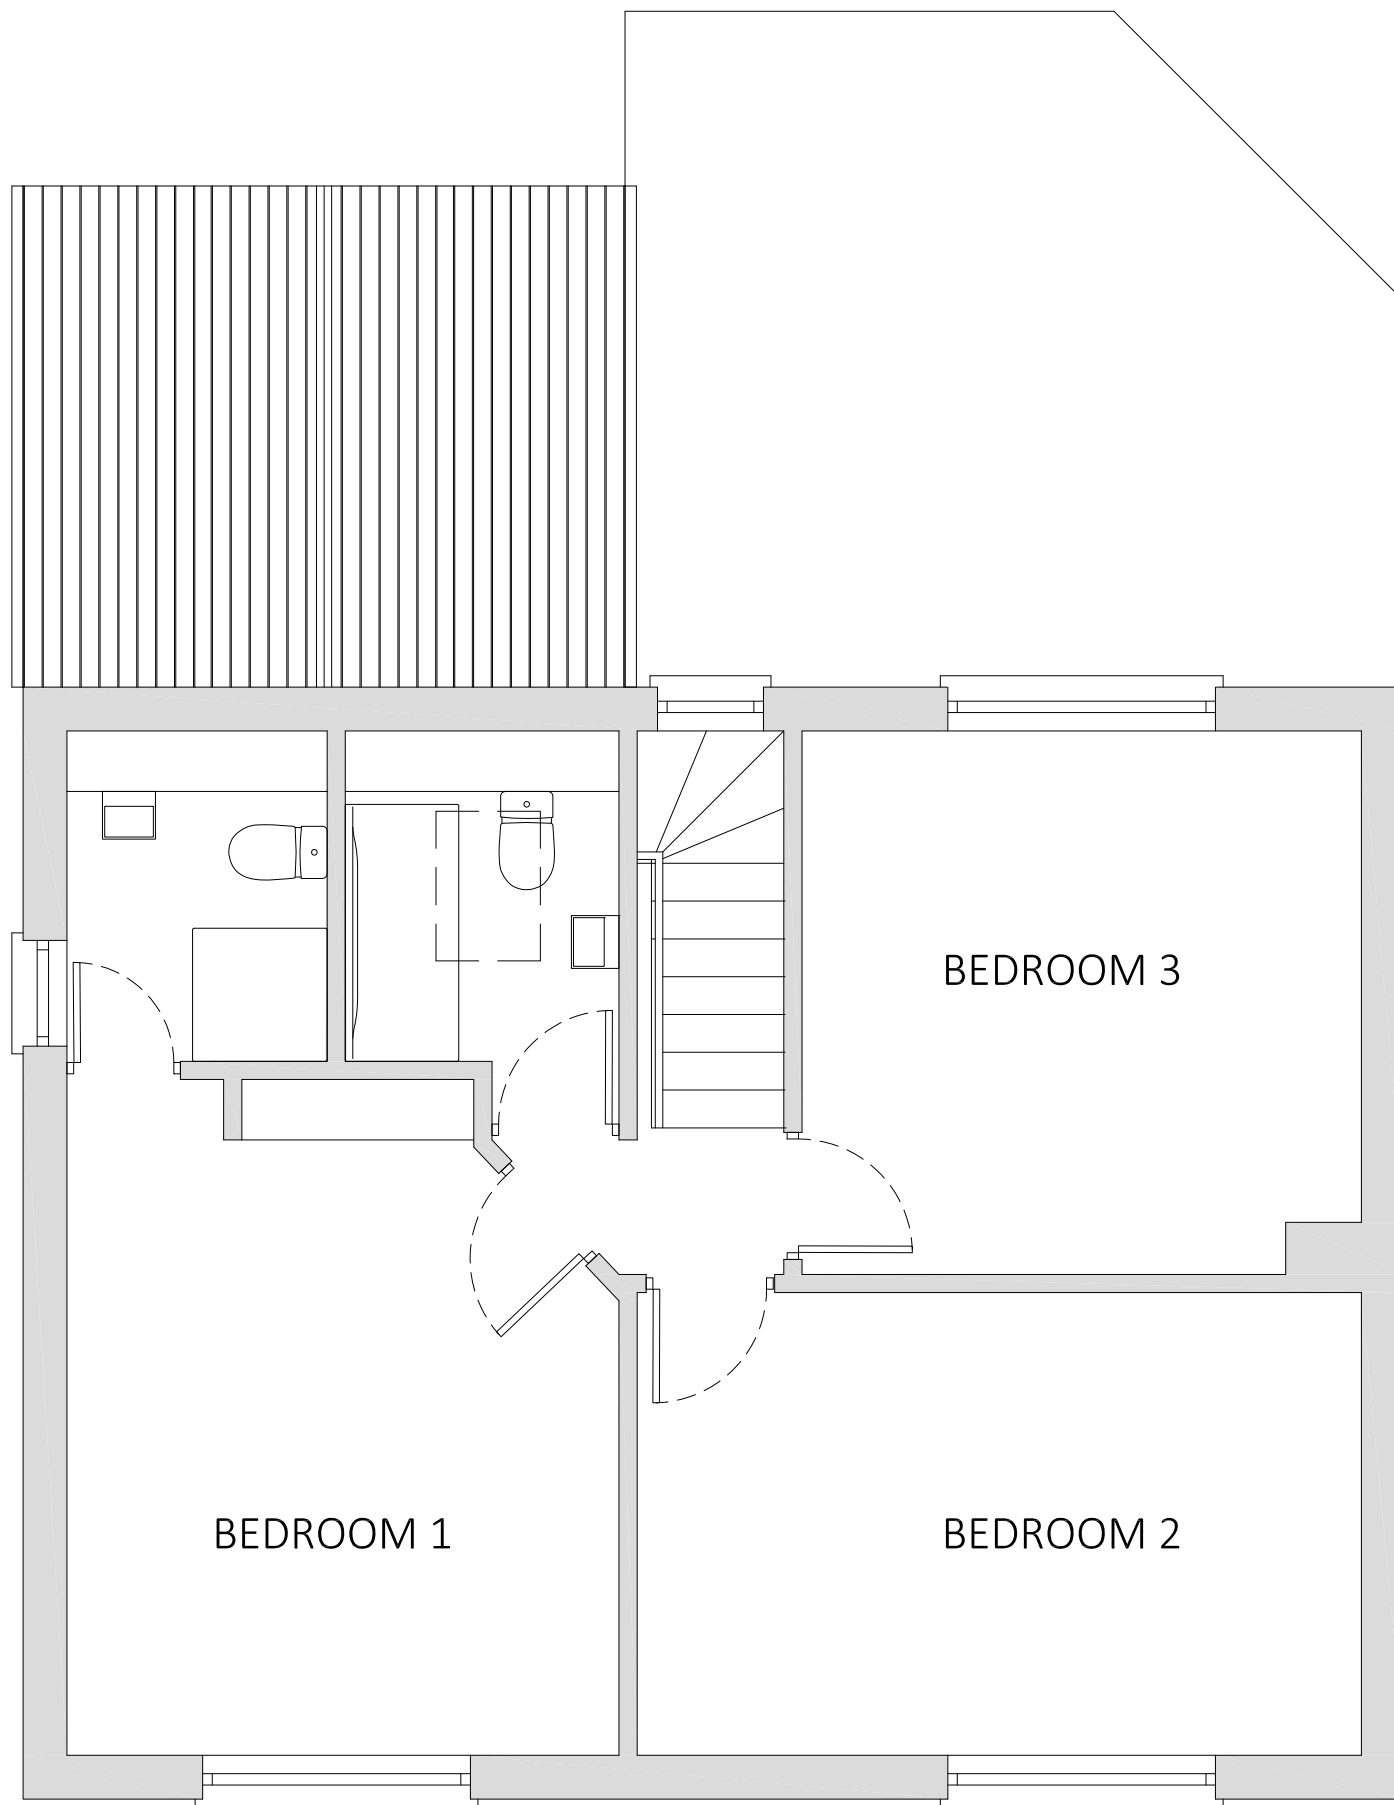

EXISTING FIRST FLOOR PLAN

Single storey rear extension

Bayview Park hill, White Croft, GL15 4PQ

COPYRIGHT		PROJECT	DRAWN	DWG	DWG NO.	SPACE WITH GRACE
THIS DRAWING IS COPYRIGHT © Responsibility is not accepted for errors made by other in scaling from this drawing. All construction information should be taken for figured and final measured dimensions. Discrepancies must be reported to the client before proceeding		20-313	HVD	EXISTING FF PLAN	20-313-104	IM GRACE LTD company no 12678616 t/a Space with Grace WORCESTER VILLAS BATH BA1 6QR
		SCALE	STAGE	SIZE	DATE	
		1:50	2	A3 L	2020.11.13	