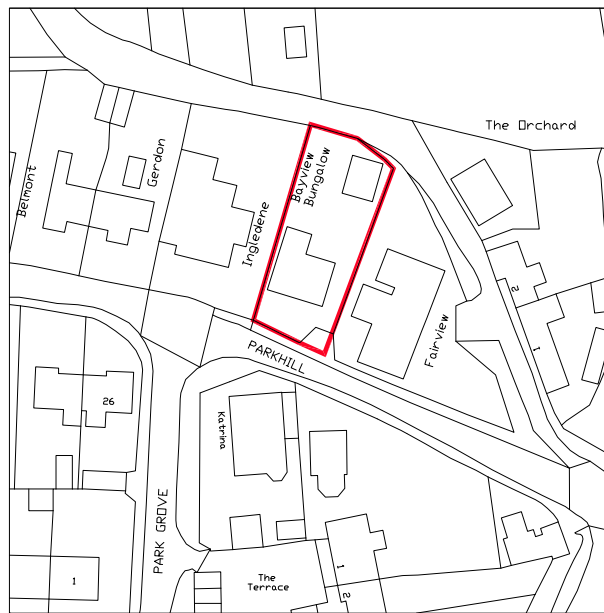

UKPlanningMaps.com

Single storey side extension

Bayview Park hill, White Croft, GL15 4PQ

COPYRIGHT THIS DRAWING IS COPYRIGHT © Responsibility is not accepted for errors made by other in scaling from this drawing. All construction information should be taken for figured and final measured dimensions. Discrepancies must be reported to the client before proceeding	PROJECT	DRAWN	DWG	DWG NO.	SPACE WITH GRACE  IM GRACE LTD company no 12678616 t/a <b>Space with Grace</b> WORCESTER VILLAS BATH BA1 6QR
	SCALE	STAGE	Site location Plan	20-313-101	
	1:1250	1	SIZE	DATE	
			A4 P	2020.11.28	