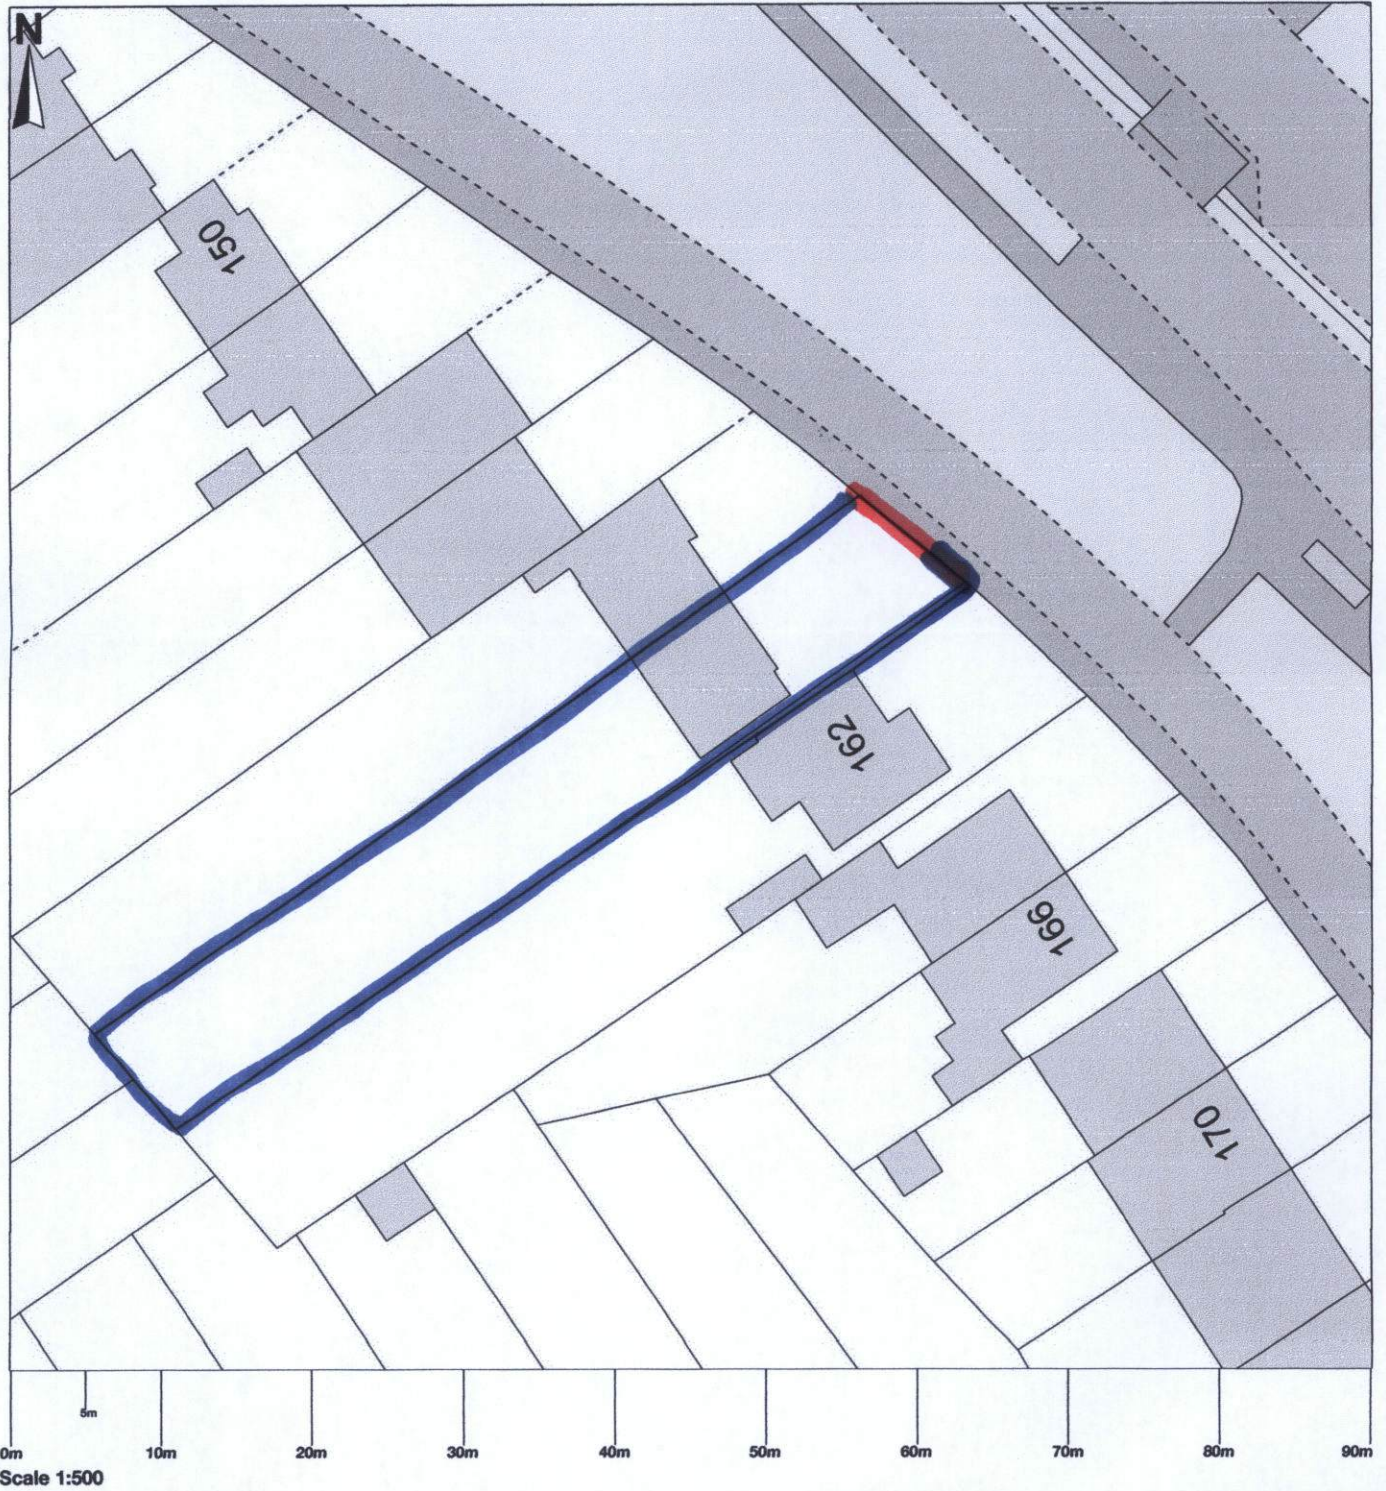

Ref: S/HOU/21/0956.

**UK
Planning
Maps**

14/07/21

160 Queens Drive, Swindon, SN3 1AN

Map area bounded by: 416414,184467 416504,184557. Produced on 02 June 2021 from the OS National Geographic Database. Reproduction in whole or part is prohibited without the prior permission of Ordnance Survey. © Crown copyright 2021. Supplied by UKPlanningMaps.com a licensed OS partner (100054135). Unique plan reference: b90cuk/639852/867153