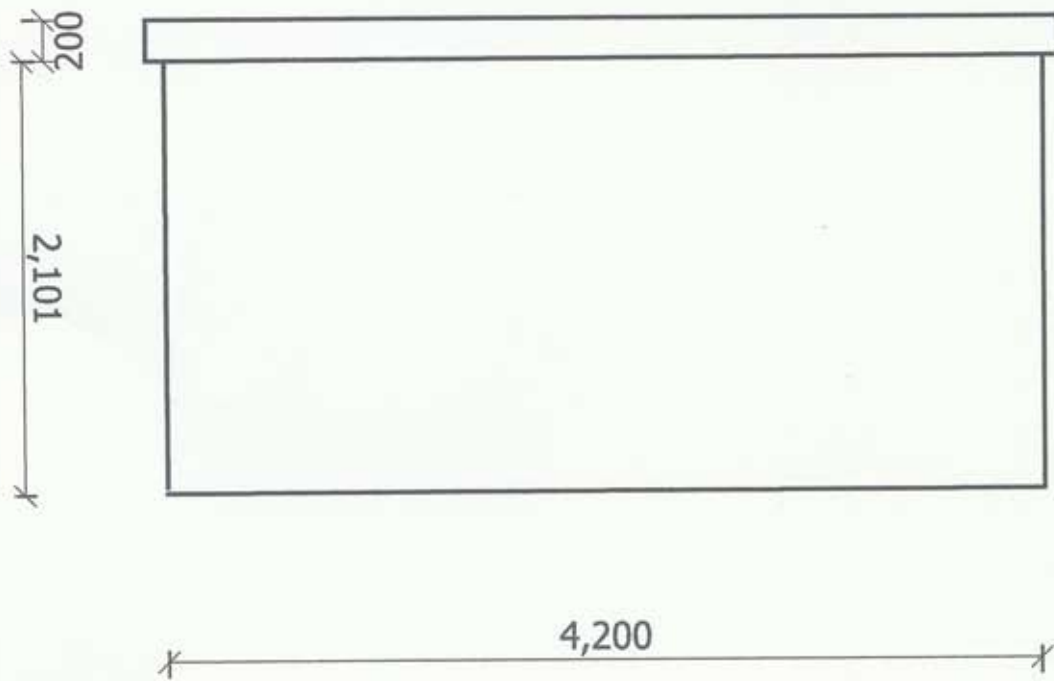

Southerly Summerhouse - Rear Elevation

All dimensions in millimetres