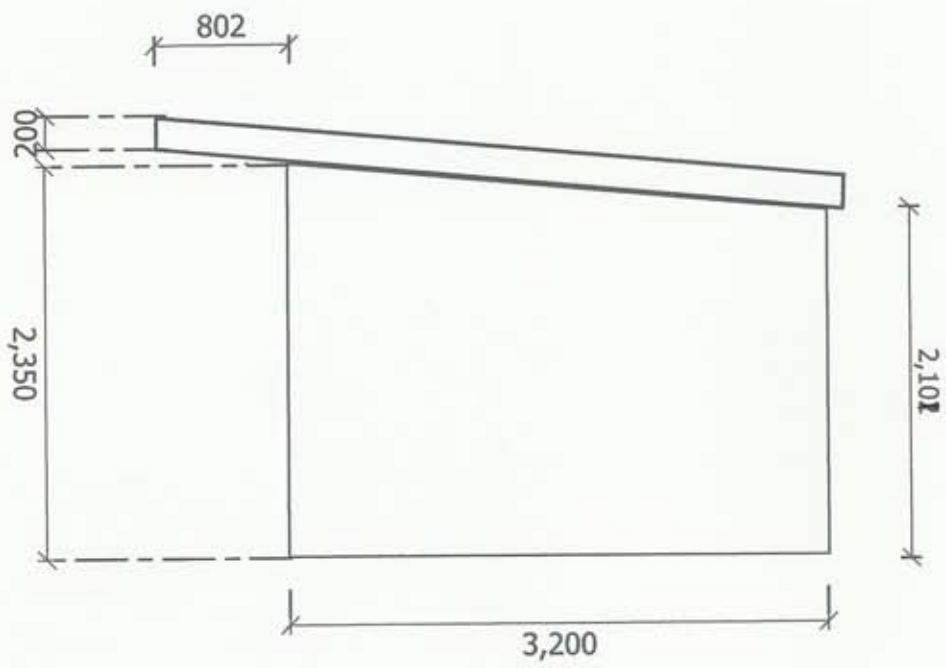

Southerly Summerhouse - Right Elevation

All dimensions in millimetres

Roof Slope to be set at 5 degrees