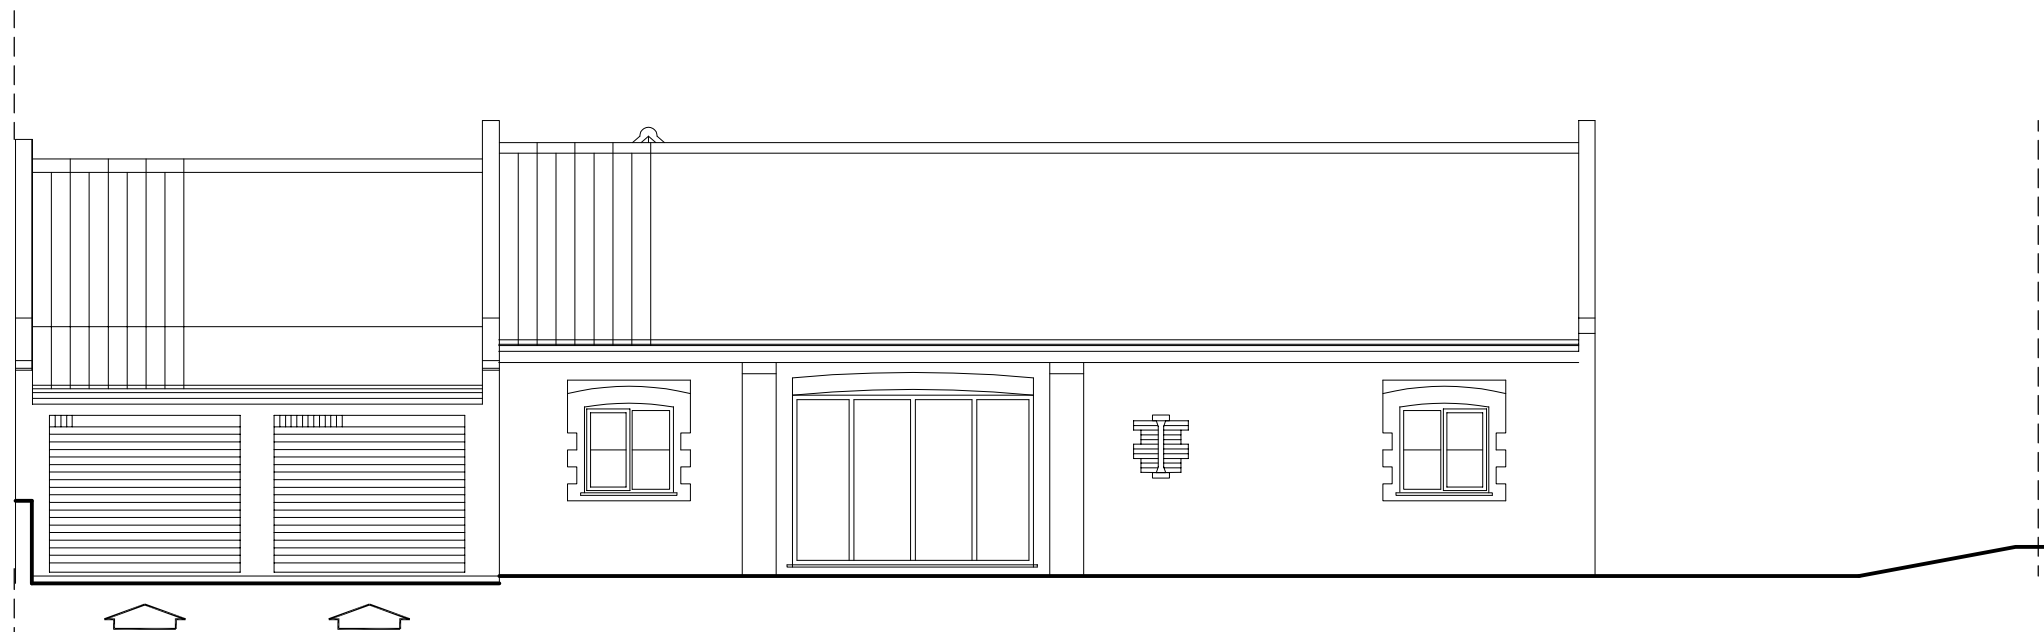

**SIDE ELEVATION**

**FRONT ELEVATION**

Rev | Date | Description | Drw | Ckd

www : radcad.co.uk

**Richard Anderson-Dungar MCIAT / ACIOB**  
**Richard Architectural Technologist**  
**Design in Architecture**

Drawing Title:  
 Measured Survey of Existing Property :  
 Primary Elevations 02

Scale: 1:100 Drawn: RA-D

Date: May 2021 Checked:

Drawing Number:  
 R/2350/04