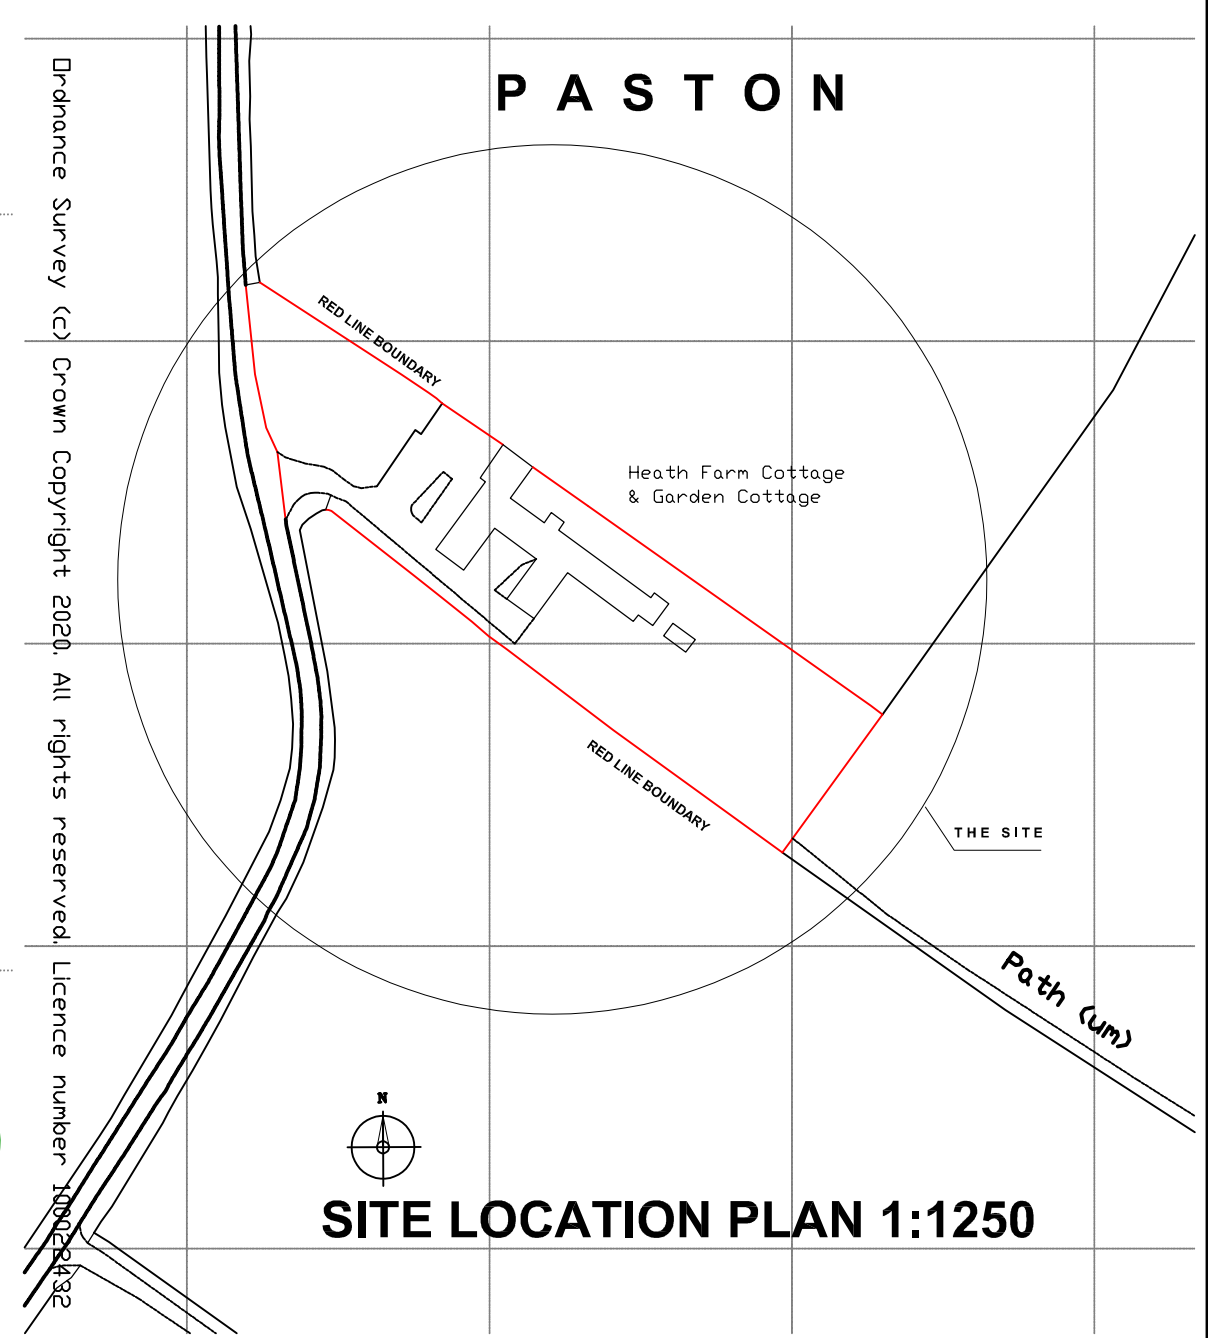

SITE BLOCK & ROOF PLAN 1:500

SITE LOCATION PLAN 1:1250

Rev	Date	Description	Drw	Ckd

www : radcad.co.uk

Richard Anderson-Dungar MCIAT / ACIOB
Architectural Technologist
Design in Architecture

Blacksmith's Cottage, Colby Road, Banningham, Norwich, NR11 7DY
 L / L : 01263 732530 M : 07887841620 e : richard@radcad.co.uk

Project Title:
 Heath Farm & Garden Cottages, Paston,
 Norfolk, NR28 0SQ for Mr & Mrs B. Glegg

Drawing Title:
 Measured Survey of Existing Property :
 Site Location & Site Layout Plans

Scale: 1:500 & 1:1250 Drawn: RA-D

Date: September 2020 Checked:

Drawing Number:
 R/2350/00