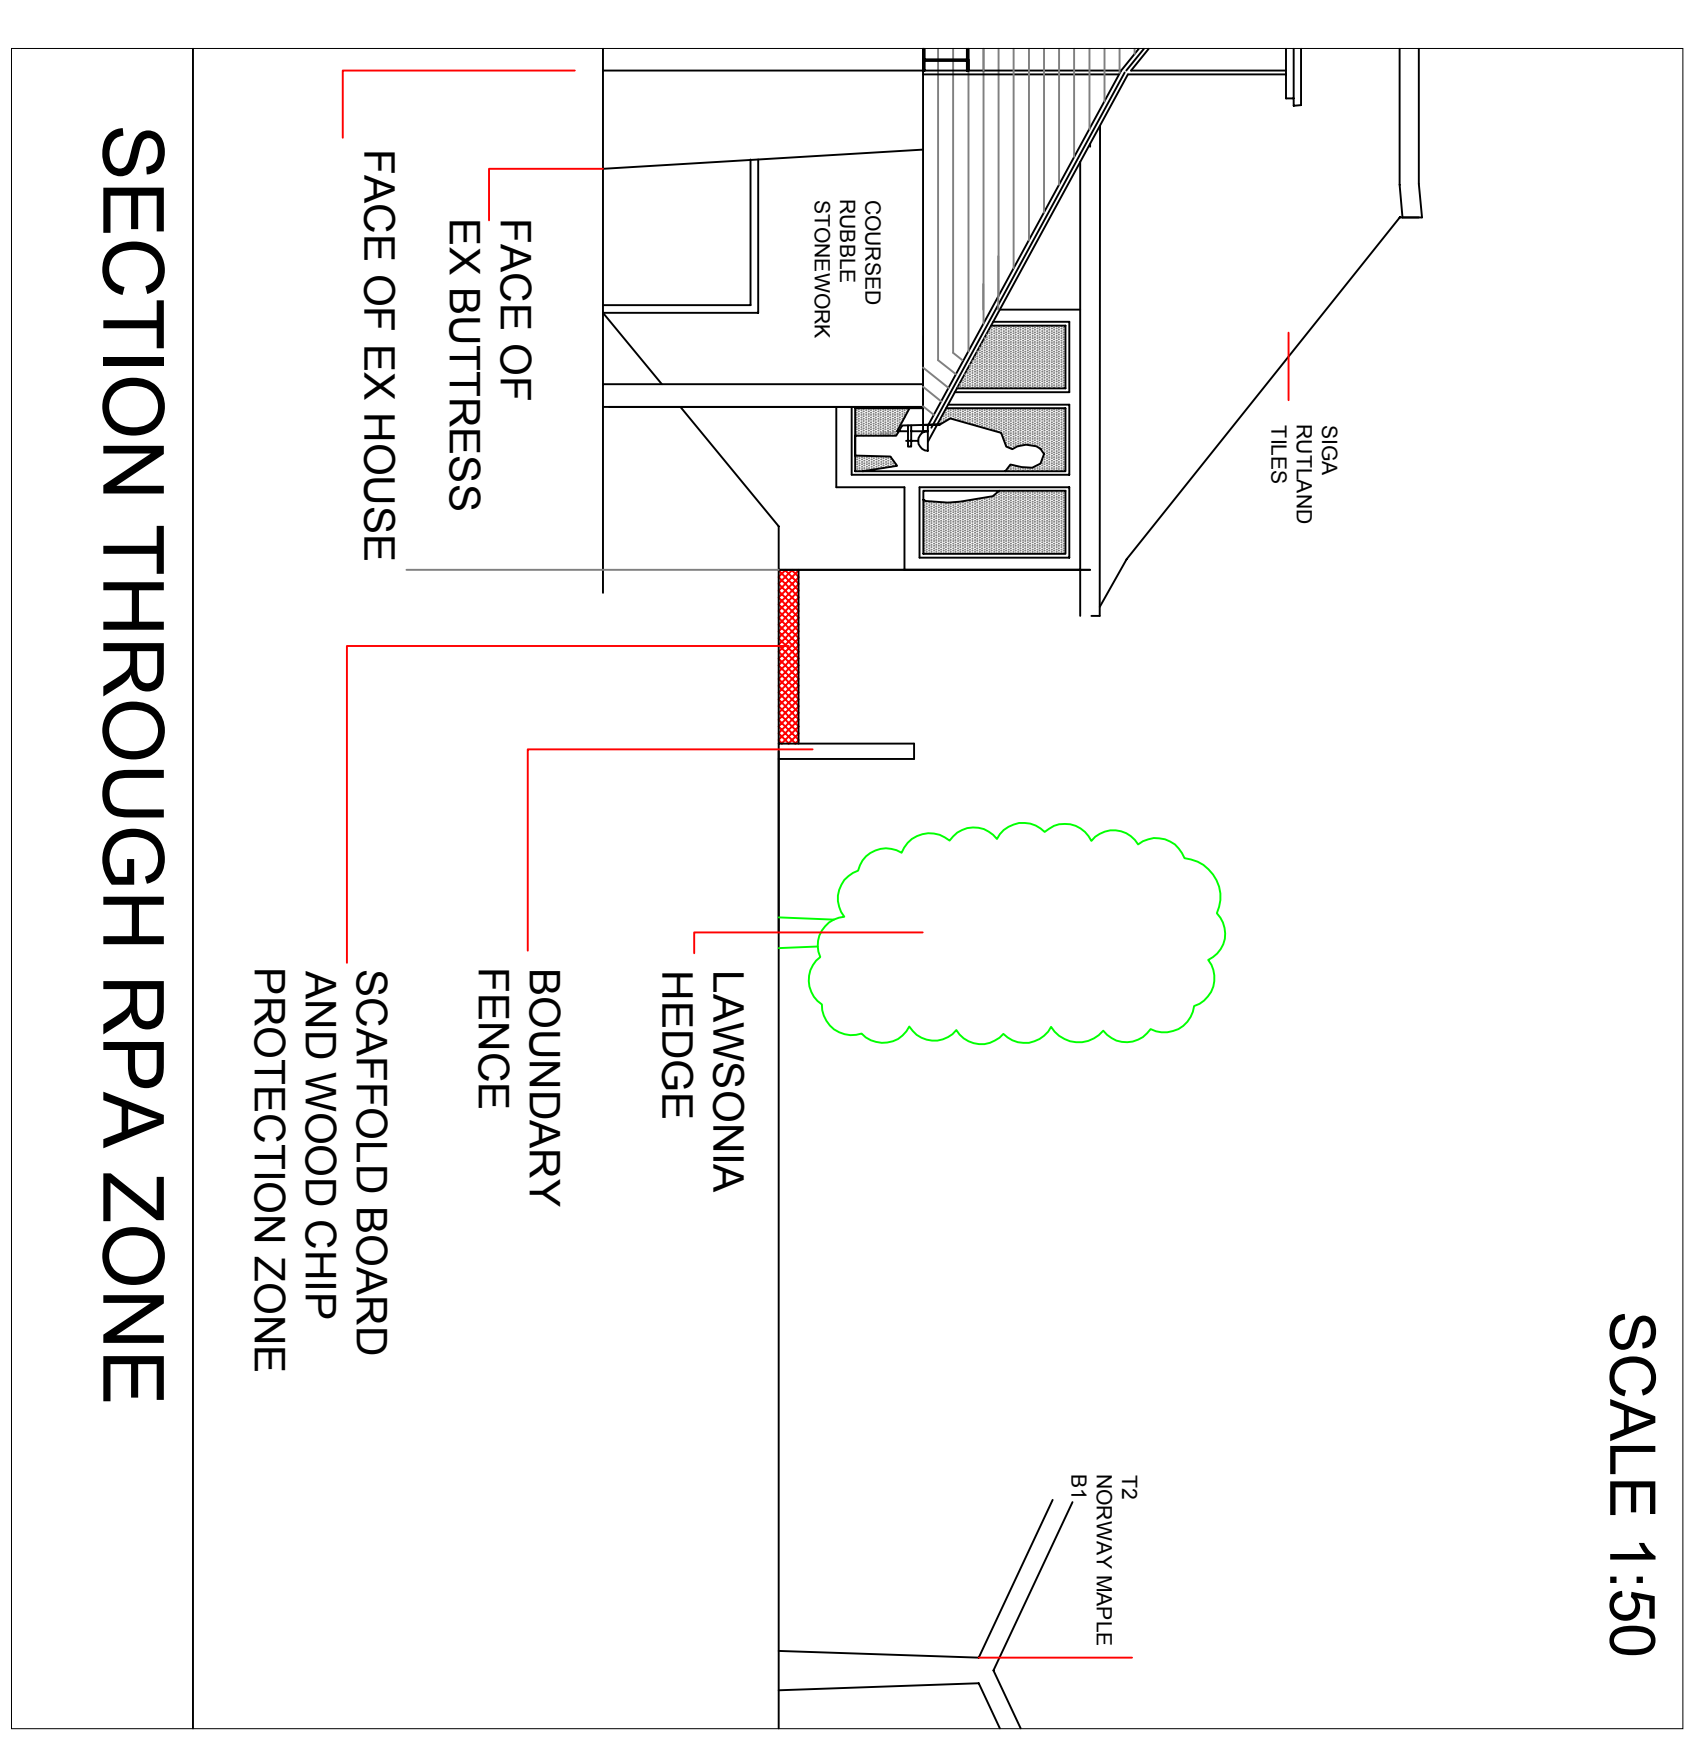

SCALE 1:100

SCALE 1:50

All dimensions to be checked on site, do not scale from drawing.
 DAVID HELELY DESIGN
 The drawing is copyright © DAVID HELELY DESIGN

NO	AMENDMENTS	DATE
-	-	00-00-16

Client:
Chris and Nik Young
 Pond Yard
 Back Lane
 Collyweston
 Northants
 PE9 3PJ

Address: AS CLIENT		Date: 01:05:15
Title: TREE RPA SURVEY		Rev: -
Drawn: DH	Checked:	
Scale: AS@A1	Number: DHT7-01-TRPA	