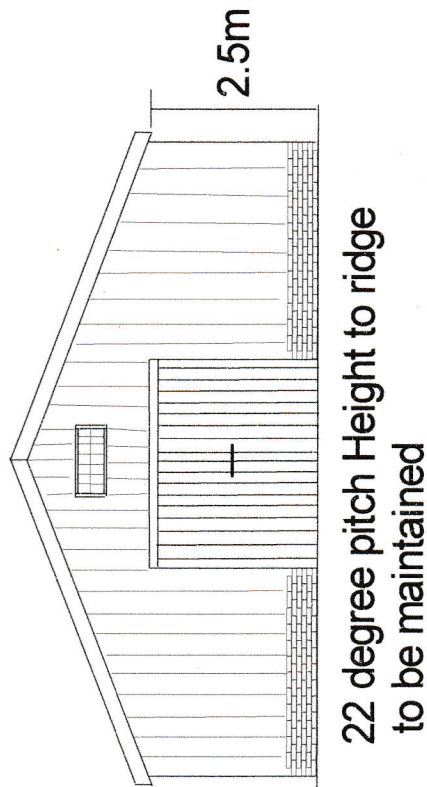

East Elevation

West Elevation

North Elevation

South Elevation

Durham Farm Cottage
Burgate Lane
Alpington
NR14 7NP

Drawing Number - DFC1