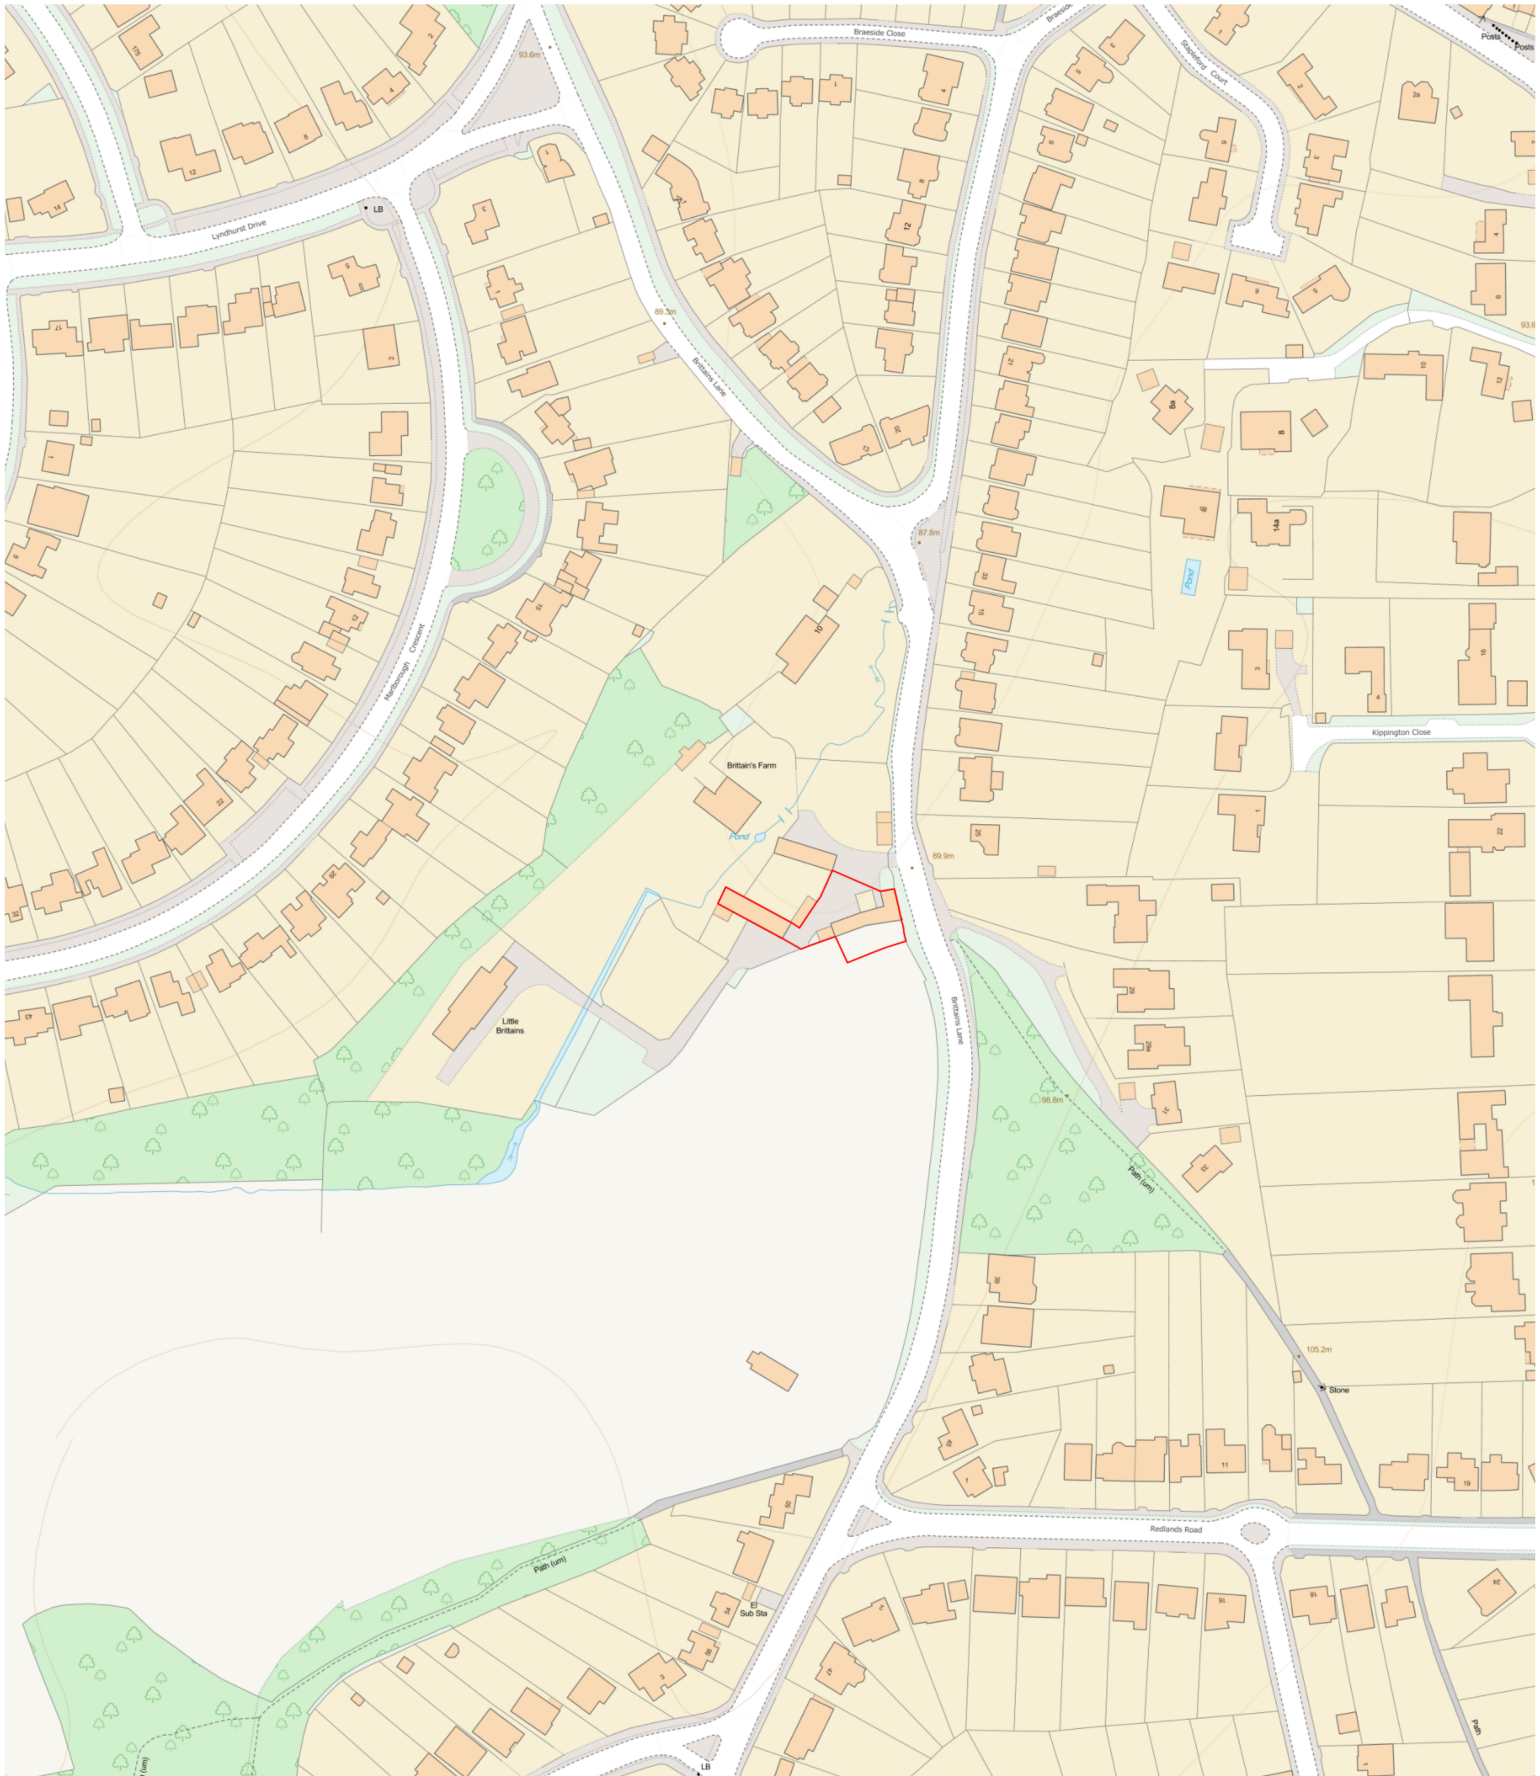

Site Location Plan

Produced on Mar 18, 2021.

© Crown copyright and database right 2021 (licence number 100059532).

Reproduction in whole or in part is prohibited without the prior permission of Ordnance Survey.

50 m
Scale 1:2500 (at A4)