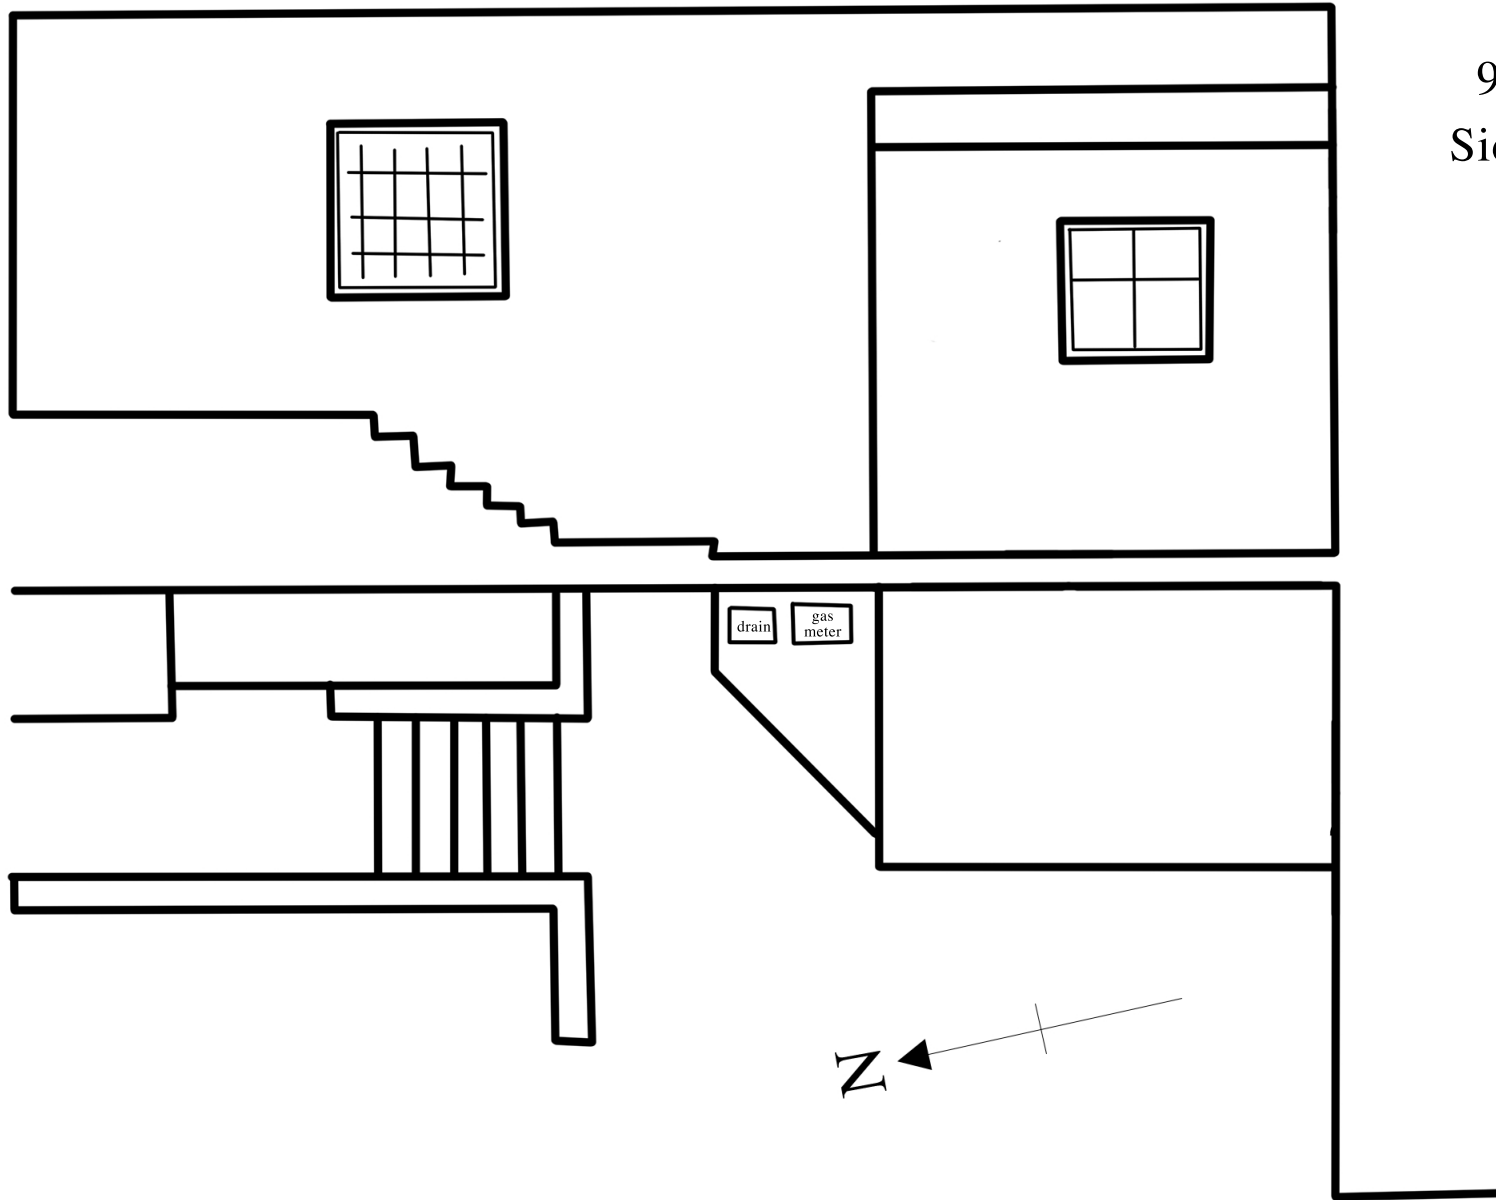

EXISTING 1:50 @A4

100cm

9 Wildernesse Mount
Side and Plan Elevation

Existing Drawing

PROPOSED 1:50 @A4

100cm

9 Wildernesse Mount
Side and Plan Elevation

Proposed Drawing

OVERLAY 1:50 @A4

100cm

9 Wildernesse Mount
Side and Plan Elevation

Overlay Drawing

100cm
SCALE 1:50 @A4

9 Wildernesse Mount Side Elevation

Existing drawing

100cm

SCALE 1:50 @A4

9 Wildernesse Mount Side Elevation

Proposed drawing

100cm
SCALE 1:50 @A4

9 Wildernesse Mount Side Elevation

Overlay drawing