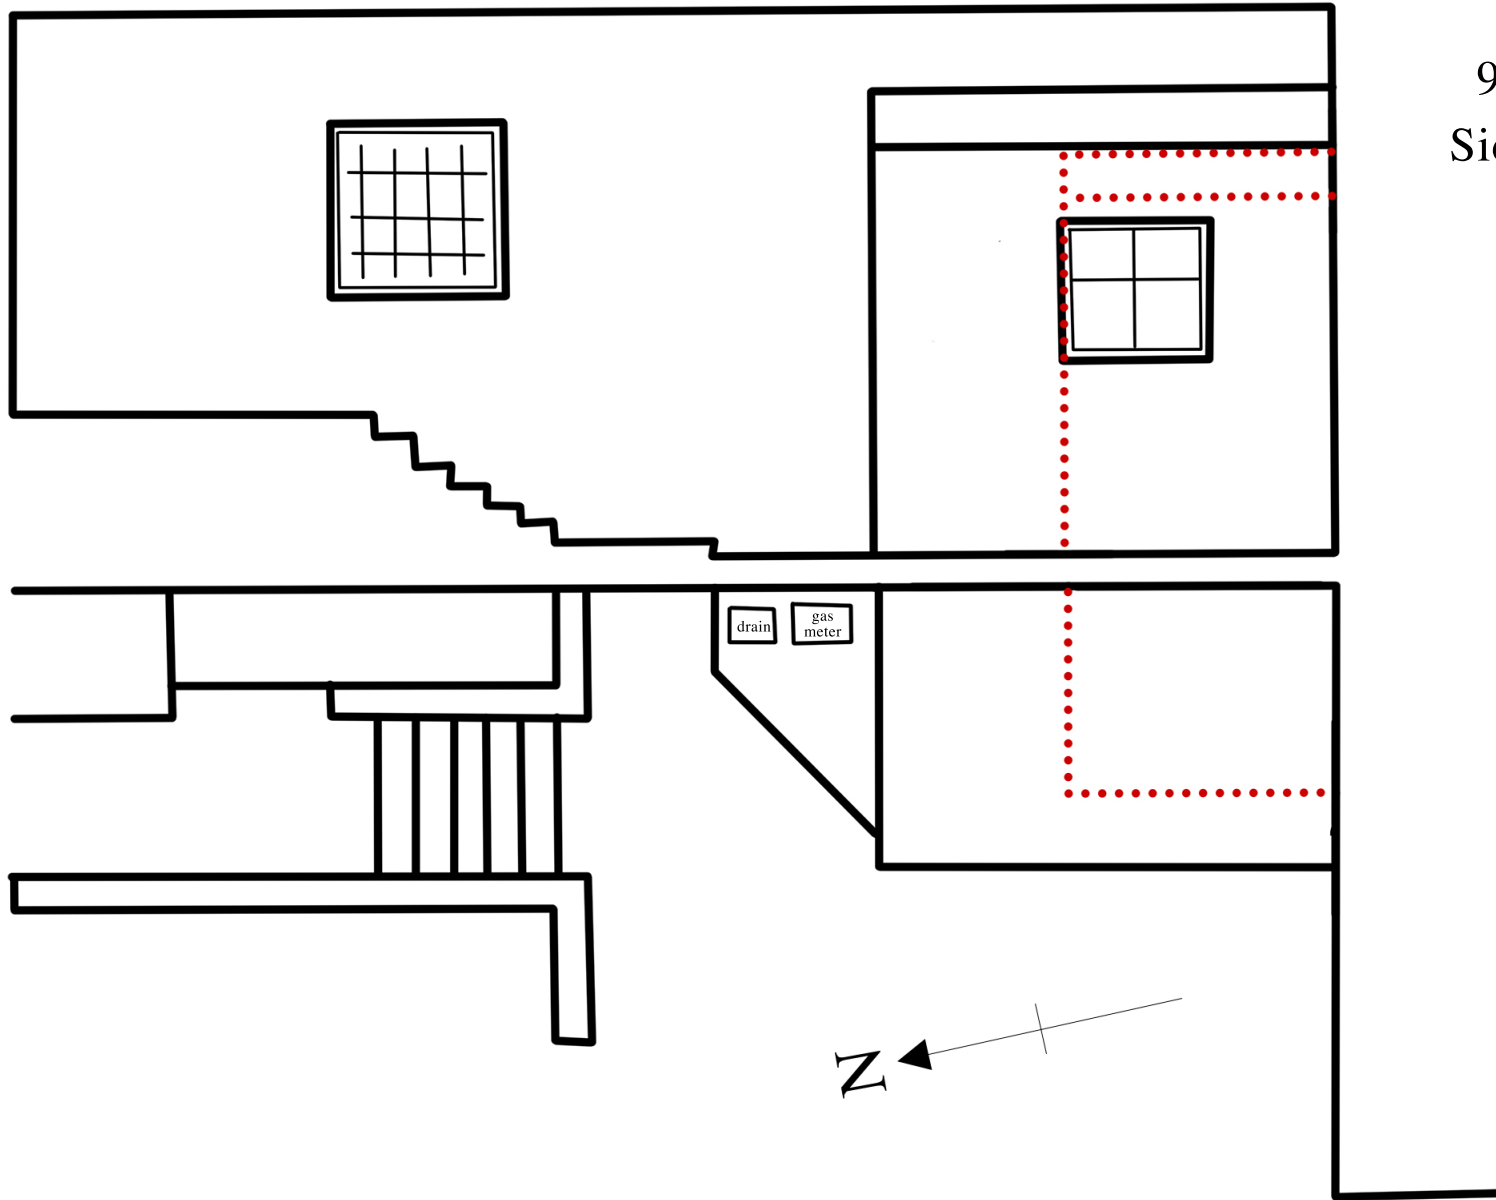

EXISTING 1:50 @A4

100cm

9 Wildernesse Mount
Side and Plan Elevation

Existing Drawing

PROPOSED 1:50 @A4

100cm

9 Wildernesse Mount
Side and Plan Elevation

Proposed Drawing

OVERLAY 1:50 @A4

100cm

9 Wildernesse Mount
Side and Plan Elevation

Overlay Drawing

100cm
SCALE 1:50 @A4

9 Wildernesse Mount Side Elevation

Existing drawing

100cm

SCALE 1:50 @A4

9 Wildernesse Mount Side Elevation

Proposed drawing

100cm
SCALE 1:50 @A4

9 Wildernesse Mount Side Elevation

Overlay drawing