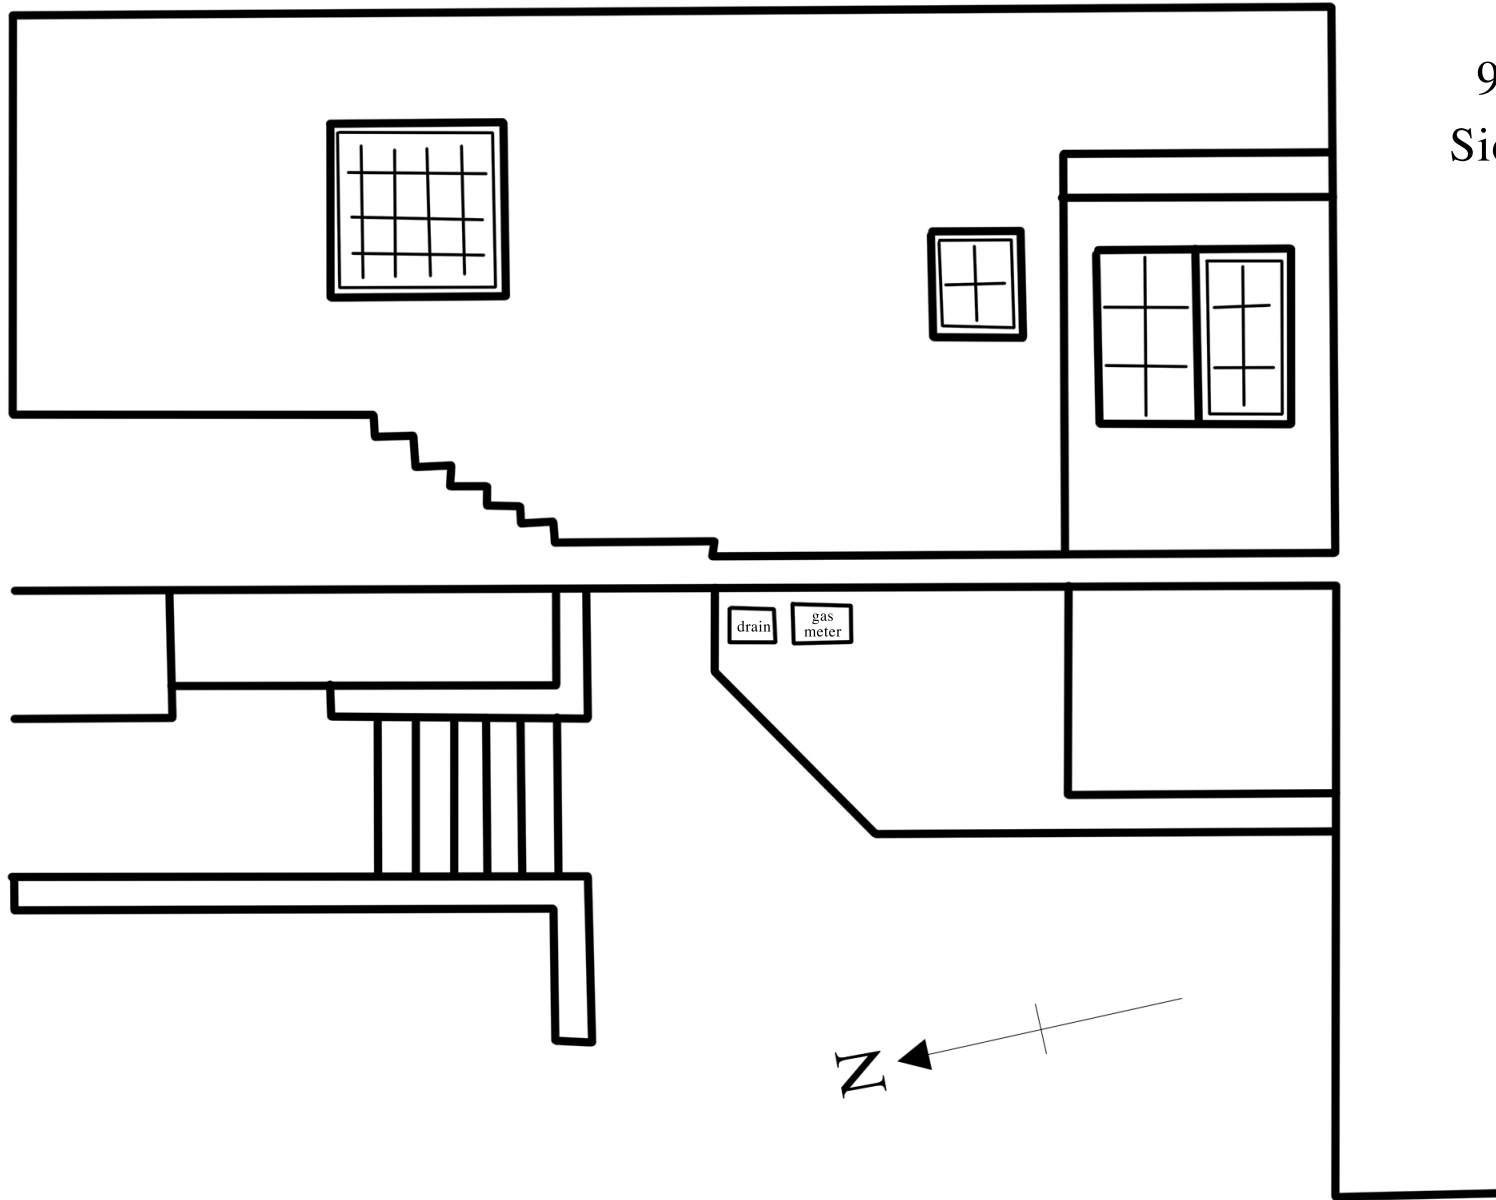

EXISTING 1:50 @A4

100cm

9 Wildernesse Mount
Side and Plan Elevation

Existing Drawing

PROPOSED 1:50 @A4

100cm

9 Wildernesse Mount
Side and Plan Elevation

Proposed Drawing

OVERLAY 1:50 @A4

100cm

9 Wildernesse Mount
Side and Plan Elevation

Overlay Drawing

100cm
SCALE 1:50 @A4

9 Wildernesse Mount Side Elevation

Existing drawing

100cm

SCALE 1:50 @A4

9 Wildernesse Mount Side Elevation

Proposed drawing

100cm
SCALE 1:50 @A4

9 Wildernesse Mount Side Elevation

Overlay drawing