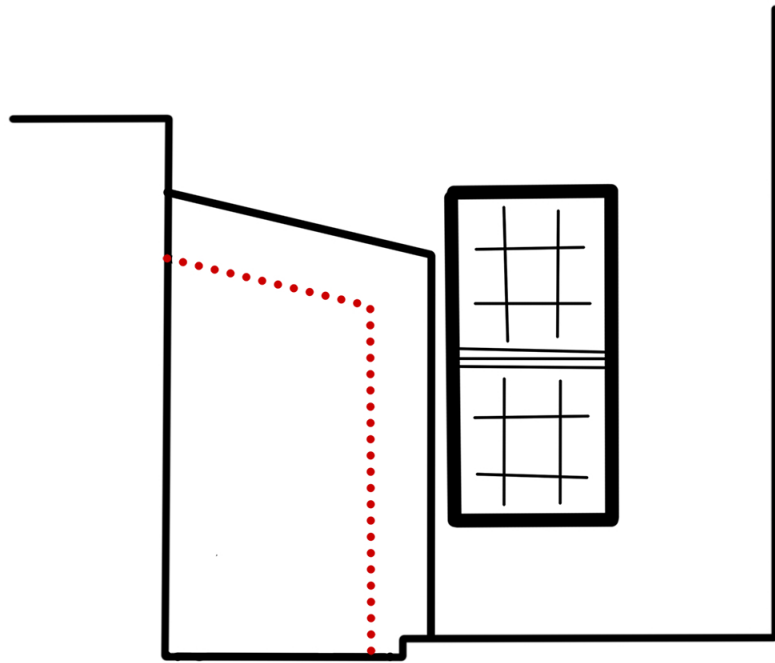

EXISTING 1:50 @A4

100cm

9 Wildernesse Mount
Side and Plan Elevation

Existing Drawing

PROPOSED 1:50 @A4

100cm

9 Wildernesse Mount
Side and Plan Elevation

Proposed Drawing

OVERLAY 1:50 @A4

100cm

9 Wildernesse Mount
Side and Plan Elevation

Overlay Drawing

100cm
SCALE 1:50 @A4

9 Wildernesse Mount Side Elevation

Existing drawing

100cm

SCALE 1:50 @A4

9 Wildernesse Mount Side Elevation

Proposed drawing

100cm
SCALE 1:50 @A4

9 Wildernesse Mount Side Elevation

Overlay drawing