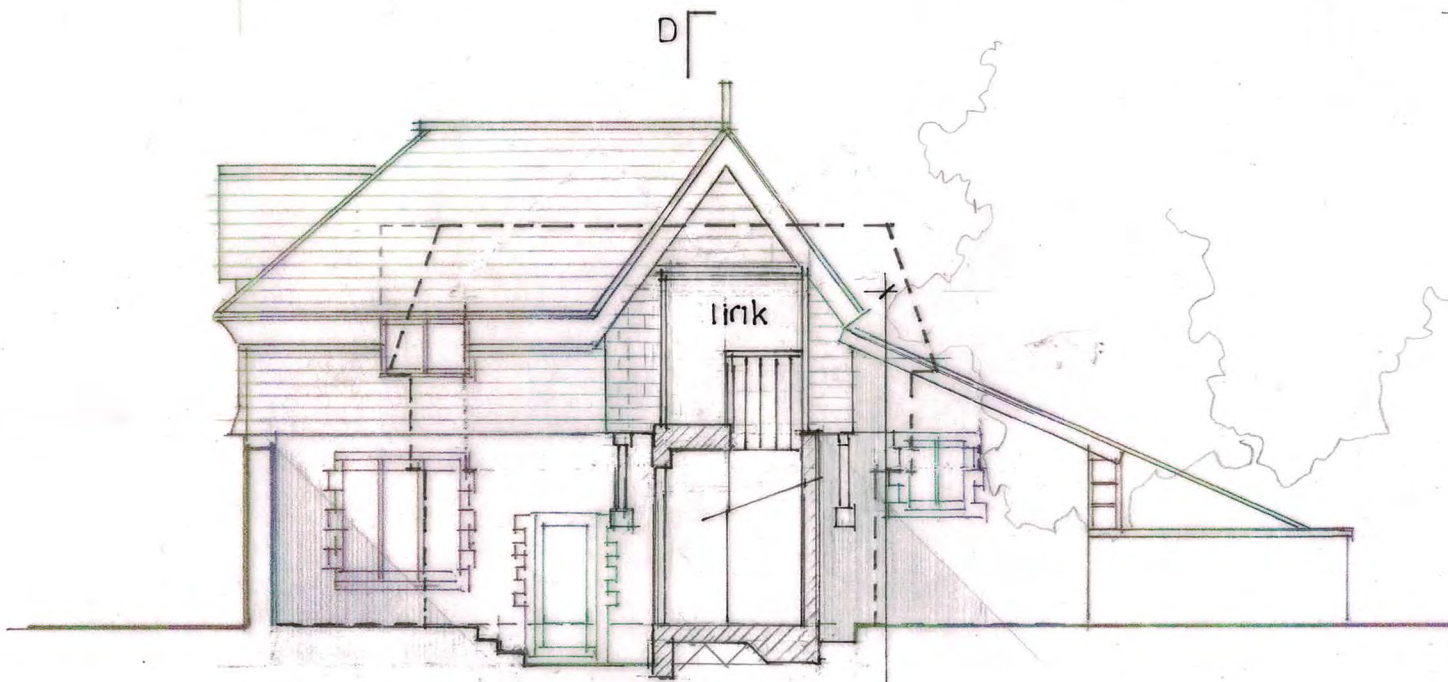

South West

Section A: A

Key

- 1 glass link
- 2 plain tiles to match existing
- 3 timber boarding
- 4 light grey render

Section B: B

Woodland Lodge Church Avenue				
Stoke Bishop Bristol BS9 1LD				
Elevation . Sections				
1:100	GA	2330	12	A
A3				