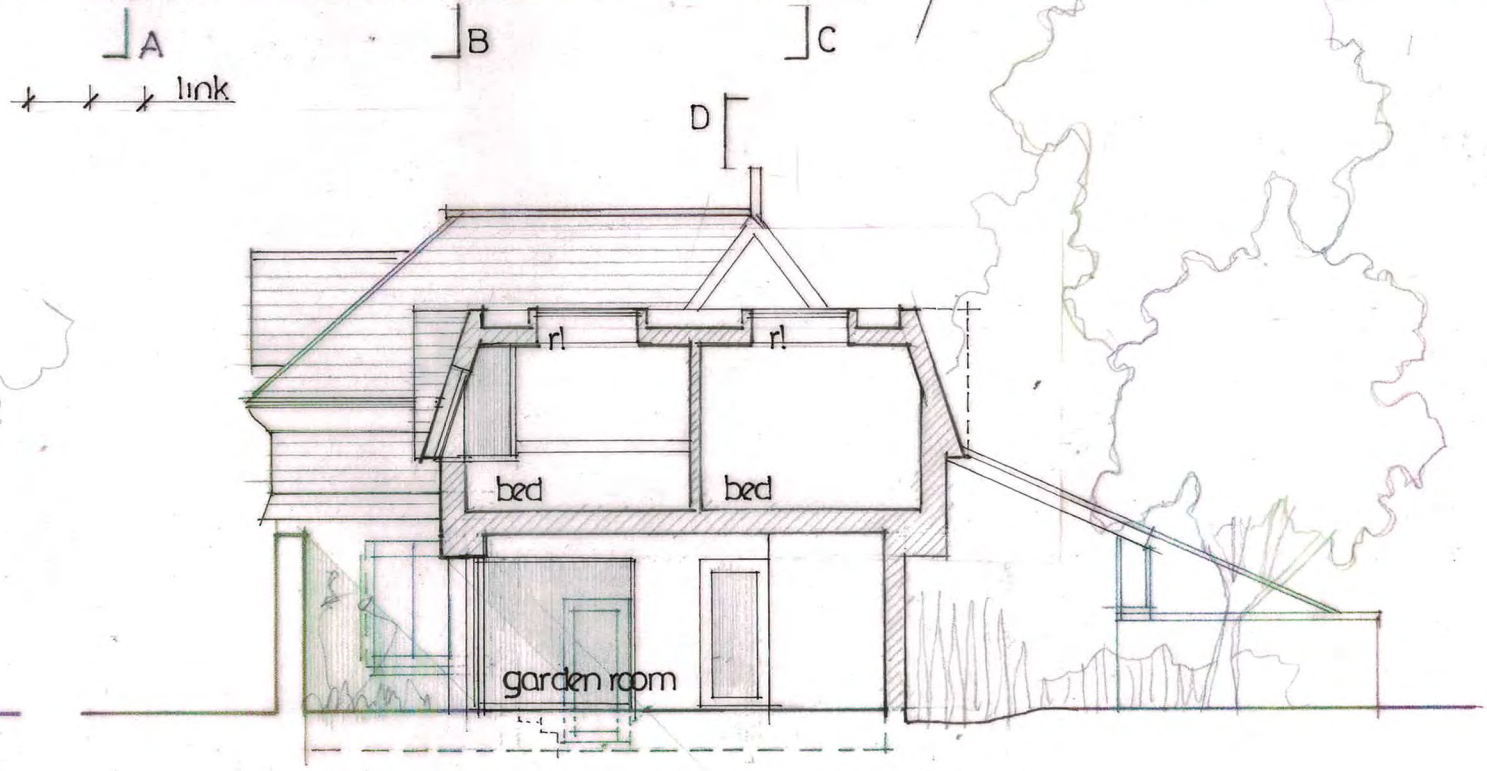

South West

Section A: A

Key

- 1 glass link
- 2 plain tiles to match existing
- 3 timber boarding
- 4 light grey render

Section B: B

Woodland Lodge Church Avenue				
Stoke Bishop Bristol BS9 1LD				
Elevation . Sections				
1:100	GA	2330	12	A
A3				