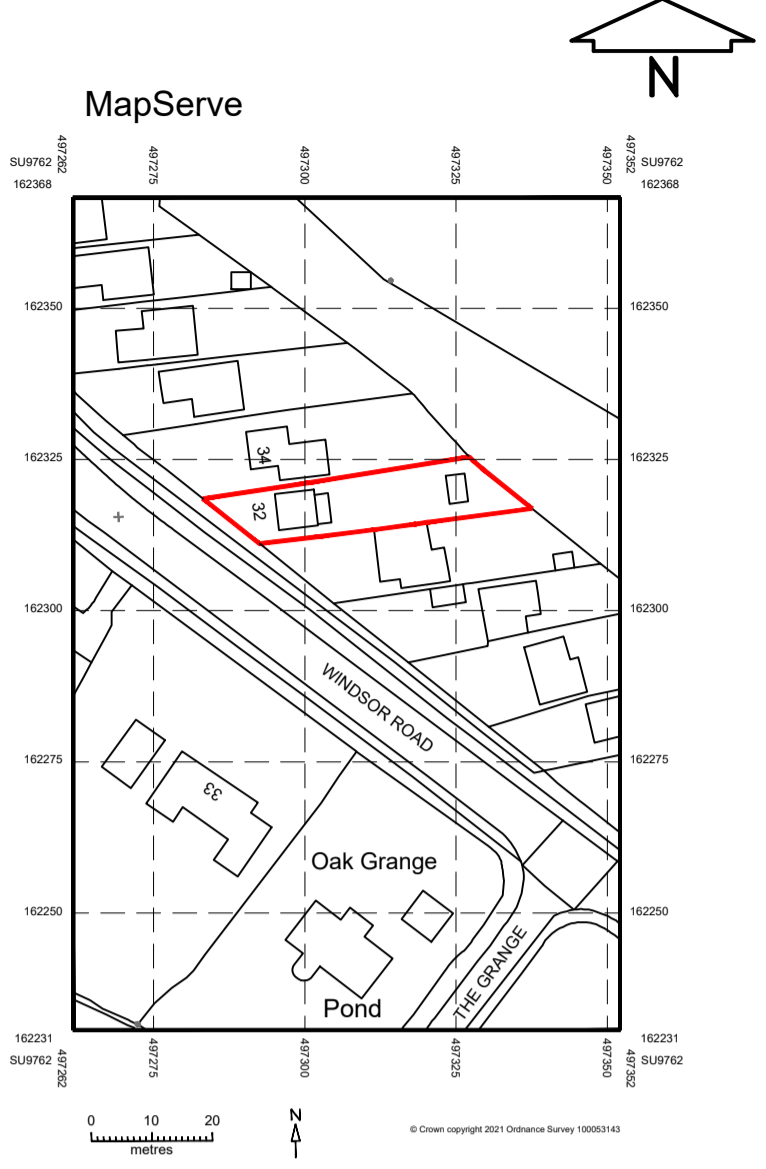

Oak Grange

PROPOSED SITE PLAN 1:200

LOCATION PLAN 1:1250

ajt design services ltd
 9 queensway, sunbury-on-thames,
 middlesex. TW16 6HA

AJT DESIGN

t: 01932 782943
 m: 07973 419204
 e: rob@ajt-design.co.uk
 www: ajt-design.co.uk

PLANNING ISSUE	
Address 32 WINDSOR ROAD, CHOBHAM, WOKING, GU24 8LA	
Title PROPOSED SITE PLAN & LOCATION PLAN	
Drg. No. WR/32/03	Revision:
Scale : 1:200 & 1:1250 @ A1	Date: MAR. '21