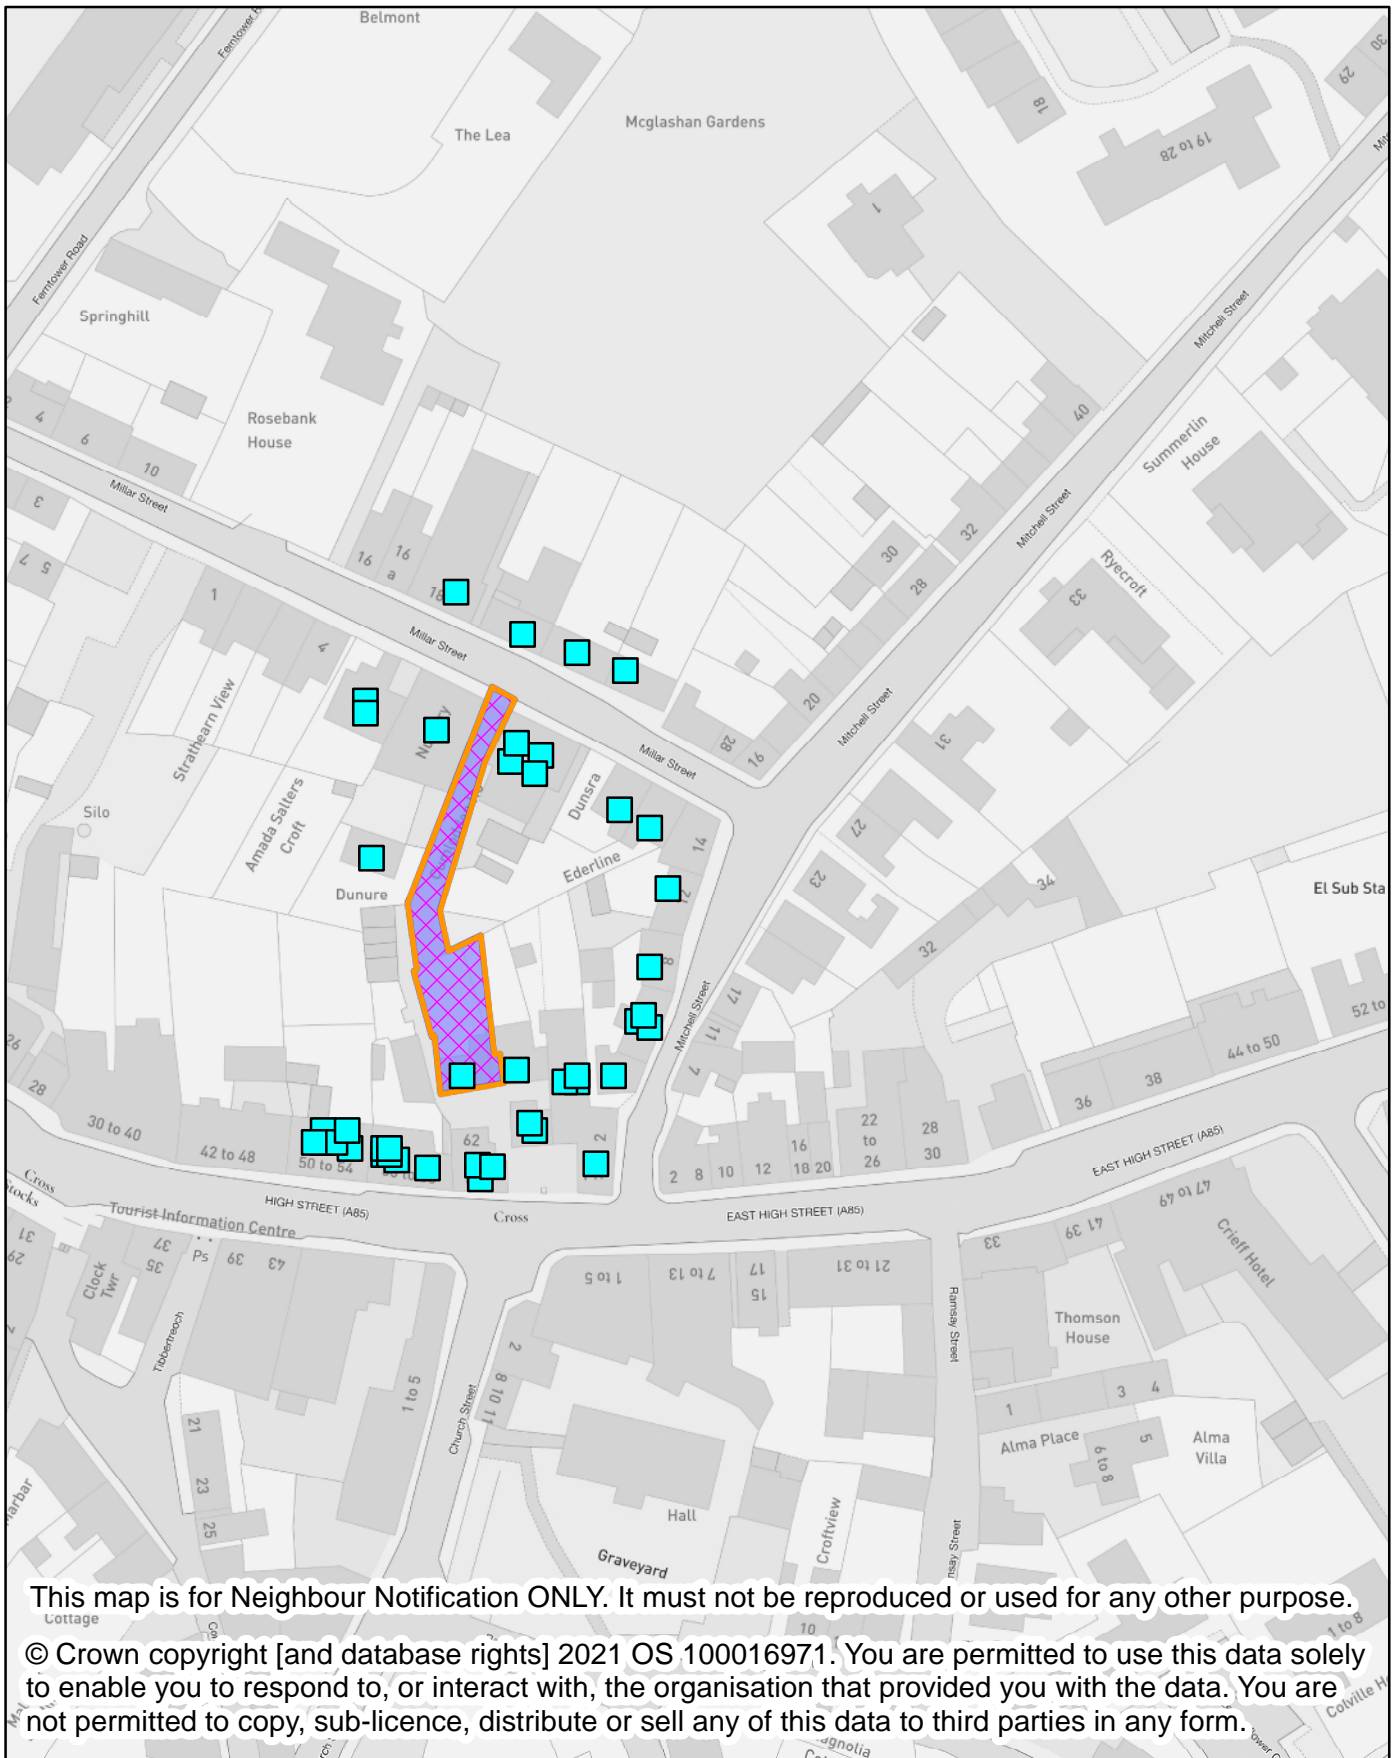

Perth & Kinross Council

NEIGHBOUR NOTIFICATION

Location Plan showing planning application site

This map is for Neighbour Notification ONLY. It must not be reproduced or used for any other purpose.

© Crown copyright [and database rights] 2021 OS 100016971. You are permitted to use this data solely to enable you to respond to, or interact with, the organisation that provided you with the data. You are not permitted to copy, sub-licence, distribute or sell any of this data to third parties in any form.