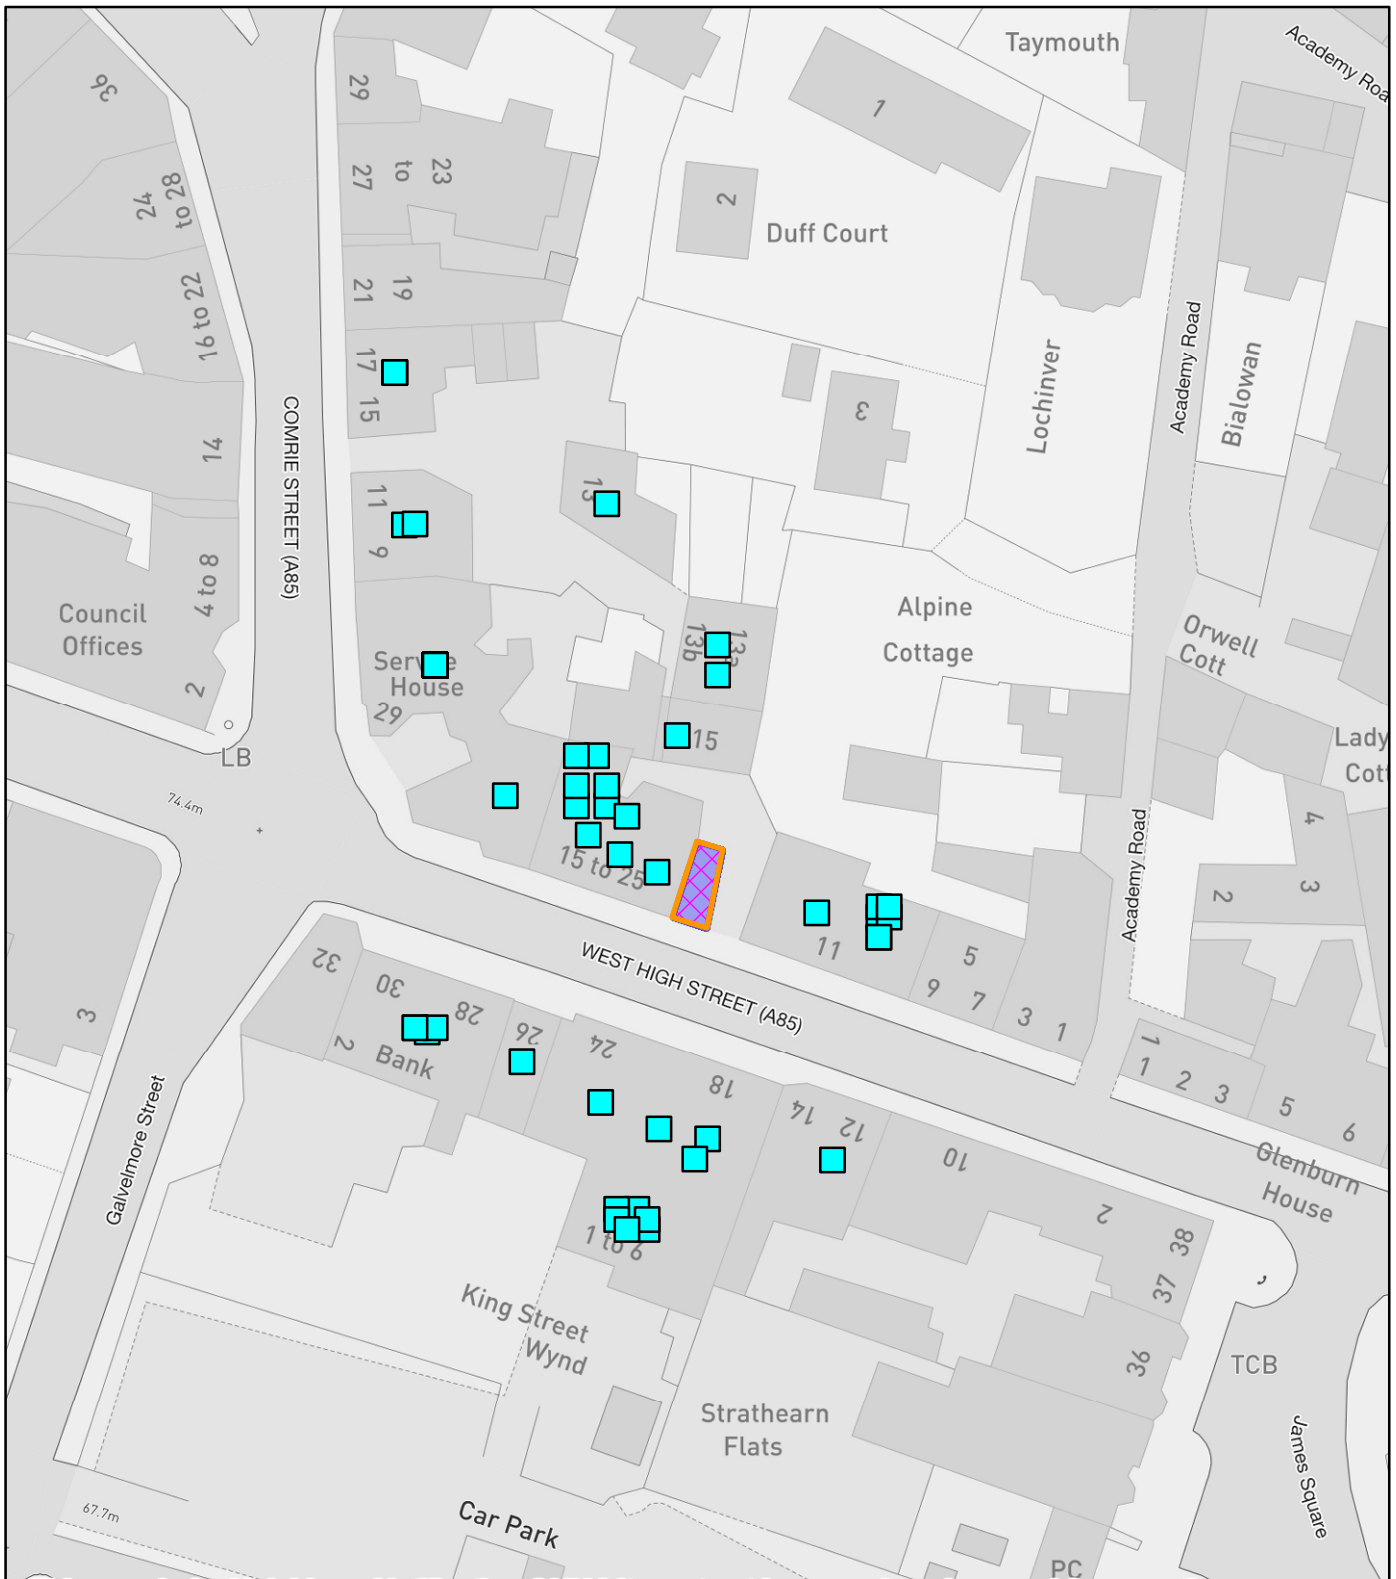

Perth & Kinross Council

NEIGHBOUR NOTIFICATION

Location Plan showing planning application site

This map is for Neighbour Notification ONLY. It must not be reproduced or used for any other purpose.

© Crown copyright [and database rights] 2021 OS 100016971. You are permitted to use this data solely to enable you to respond to, or interact with, the organisation that provided you with the data. You are not permitted to copy, sub-licence, distribute or sell any of this data to third parties in any form.