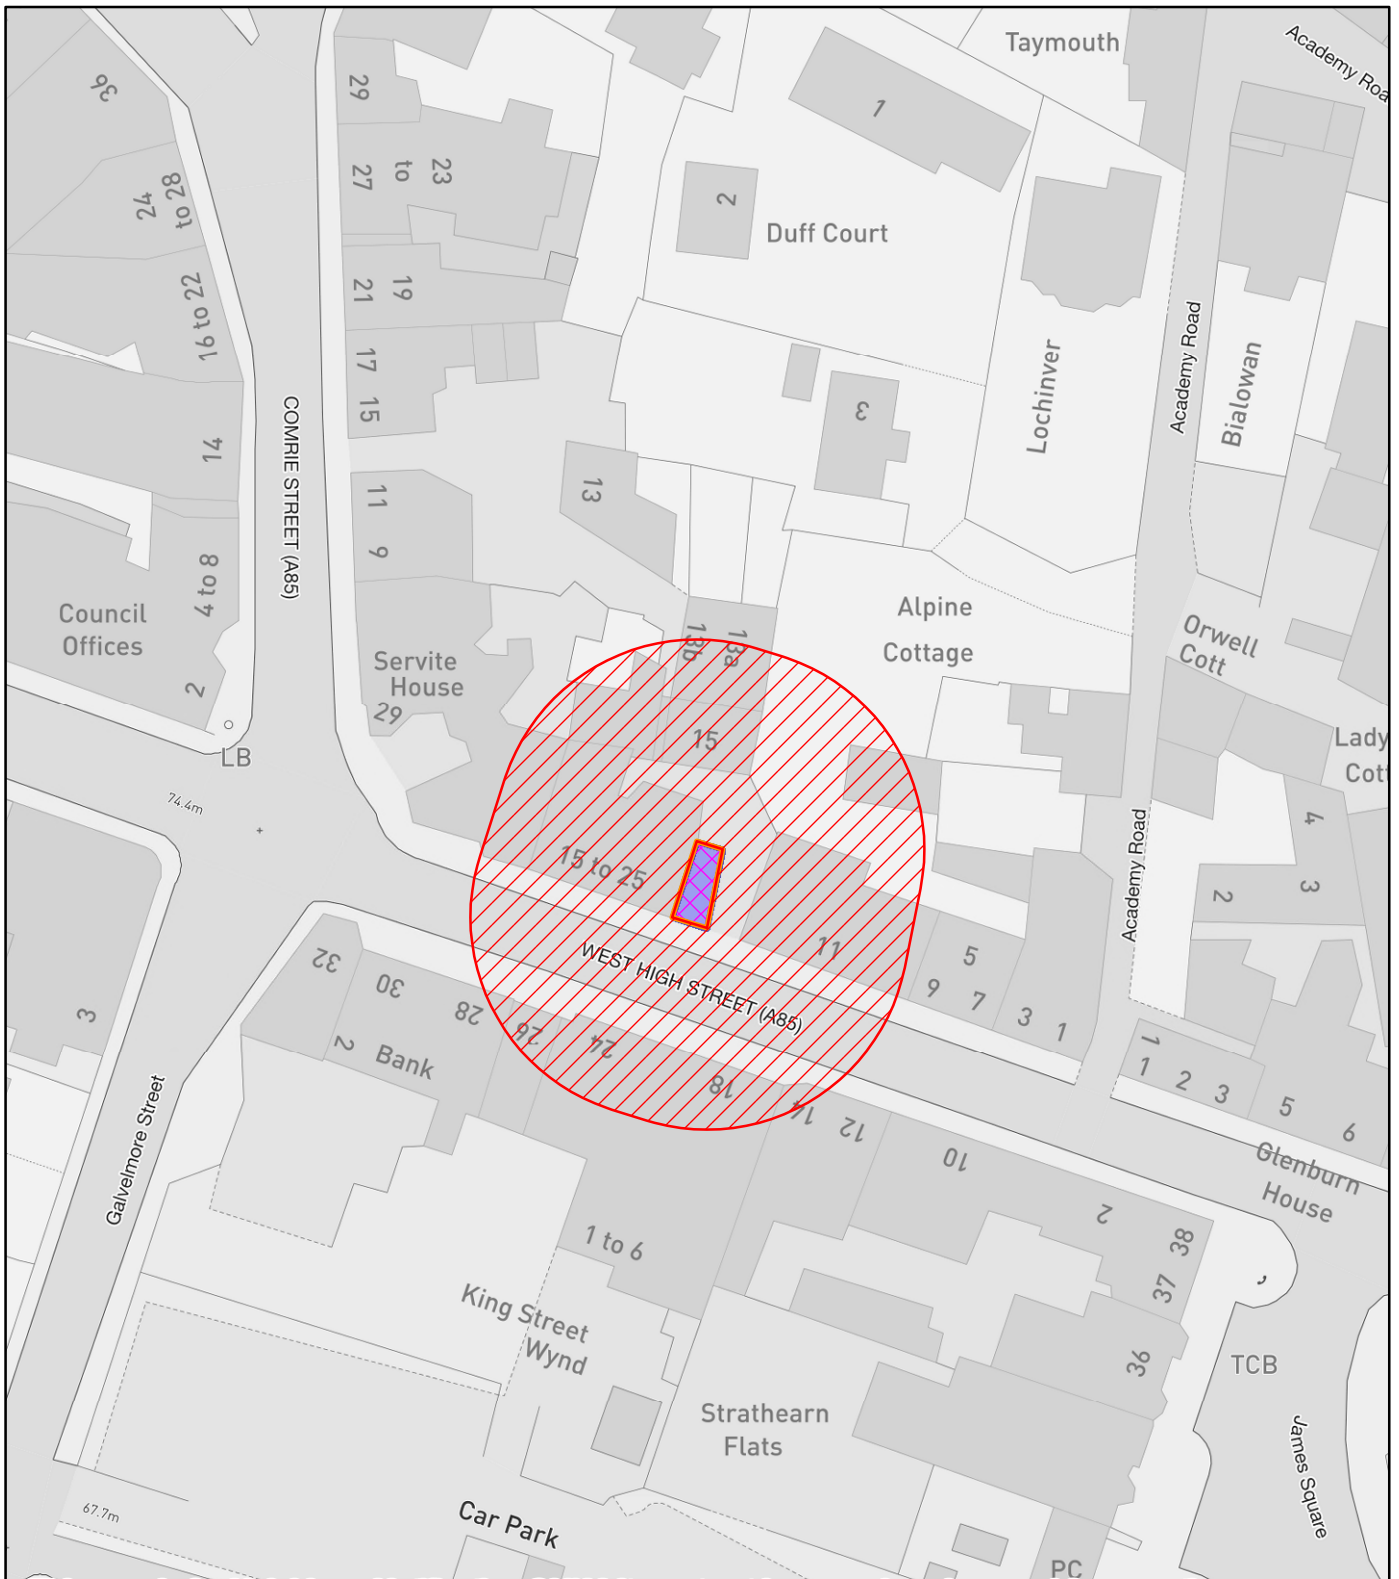

Perth & Kinross Council

NEIGHBOUR NOTIFICATION

Location Plan showing planning application site

This map is for Neighbour Notification ONLY. It must not be reproduced or used for any other purpose.

© Crown copyright [and database rights] 2021 OS 100016971. You are permitted to use this data solely to enable you to respond to, or interact with, the organisation that provided you with the data. You are not permitted to copy, sub-licence, distribute or sell any of this data to third parties in any form.