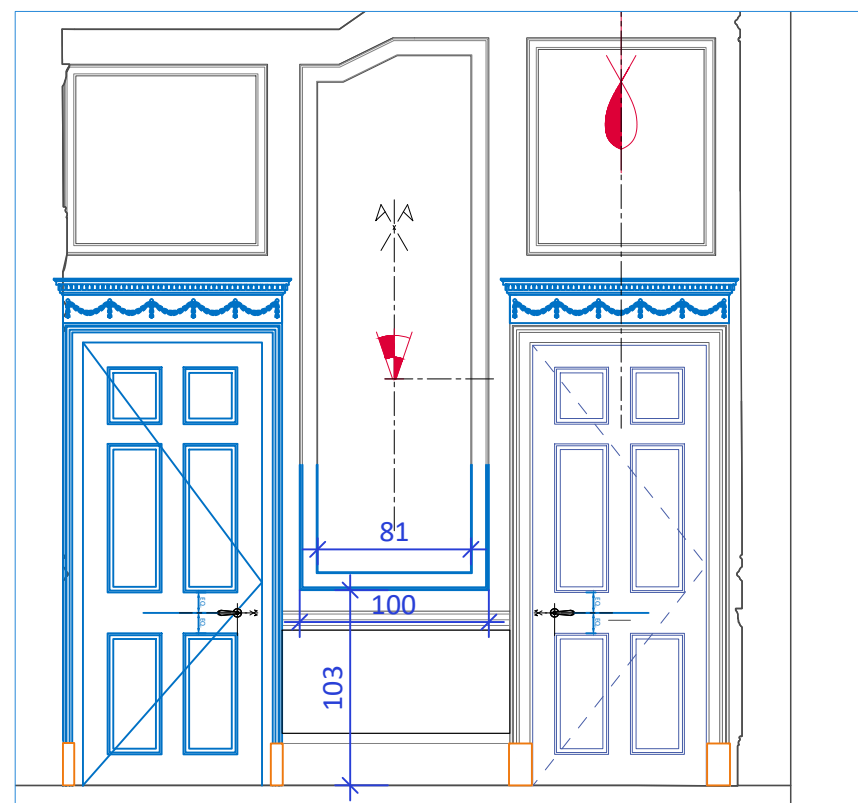

Elevation AA

Elevation CC

This documentation is for informational purposes only, to be used strictly as documentation of intent. All measurements must be verified on site.
Specifications of materials will be included during the design process, upon validation of the documents of principle.
This documentation is the property of Jean-Louis Deniot SAS. It may not be used for any project other than the specific project and site identified herein, and must be returned upon request.