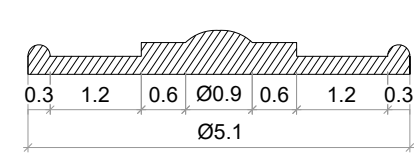

5 DETAIL  
Scale: 1:1

6 SECTION  
Scale: 1:1

0 1cm 5cm  
Scale 1:1

0 10cm 50cm 1m 2m  
Scale 1:20

This documentation is for informational purposes only, to be used strictly as documentation of intent. All measurements must be verified on site. Specifications of materials will be included during the design process, upon validation of the documents of principle. This documentation is the property of Jean-Louis Deniot SAS. It may not be used for any project other than the specific project and site identified herein, and must be returned upon request.