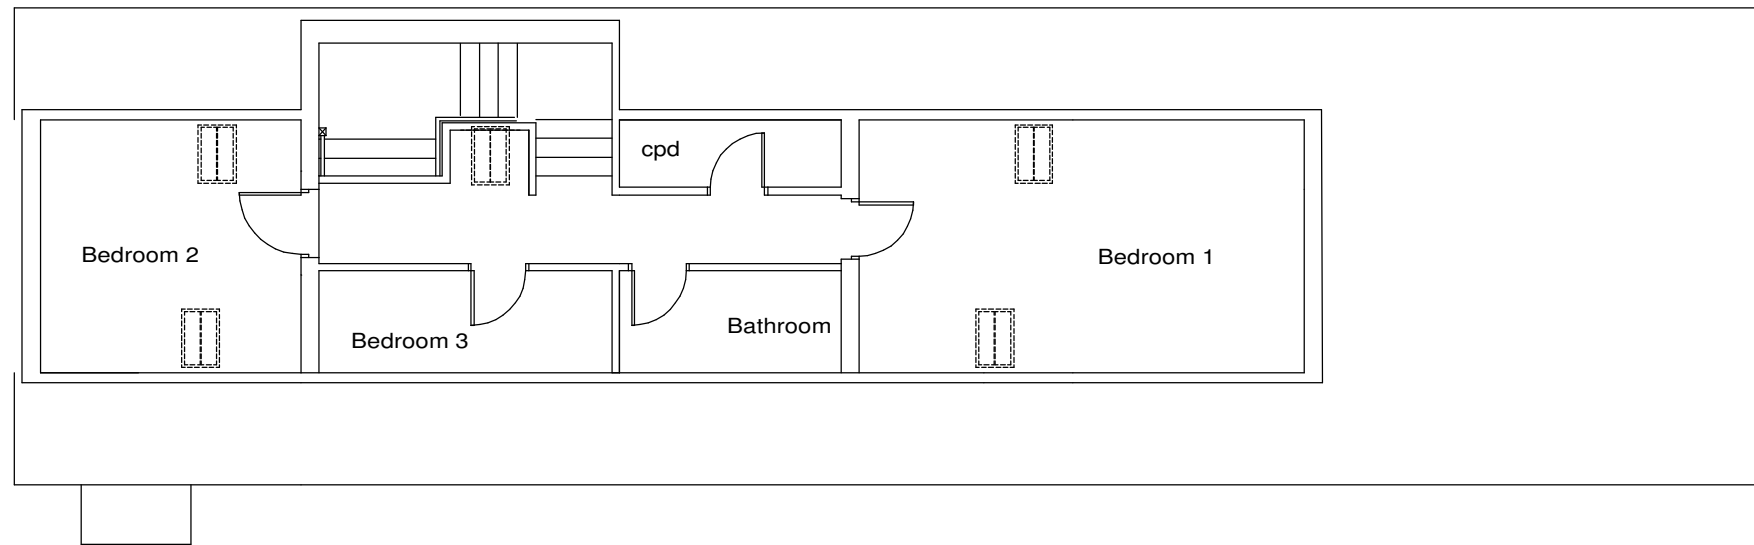

Existing Front Elevation

Existing Side Elevation

Existing Side Elevation

Existing First Floor Plan

MR D CARROLL

**UNIT 1
BOLE FIELD FARM
GAINSBOROUGH ROAD
NORTH WHEATLEY**

EXISTING PLANS

scale	date	drawn	checked
1:100 @ A3	JUNE 21	PB	
drawing no	revision		
21 - 054 - 3			