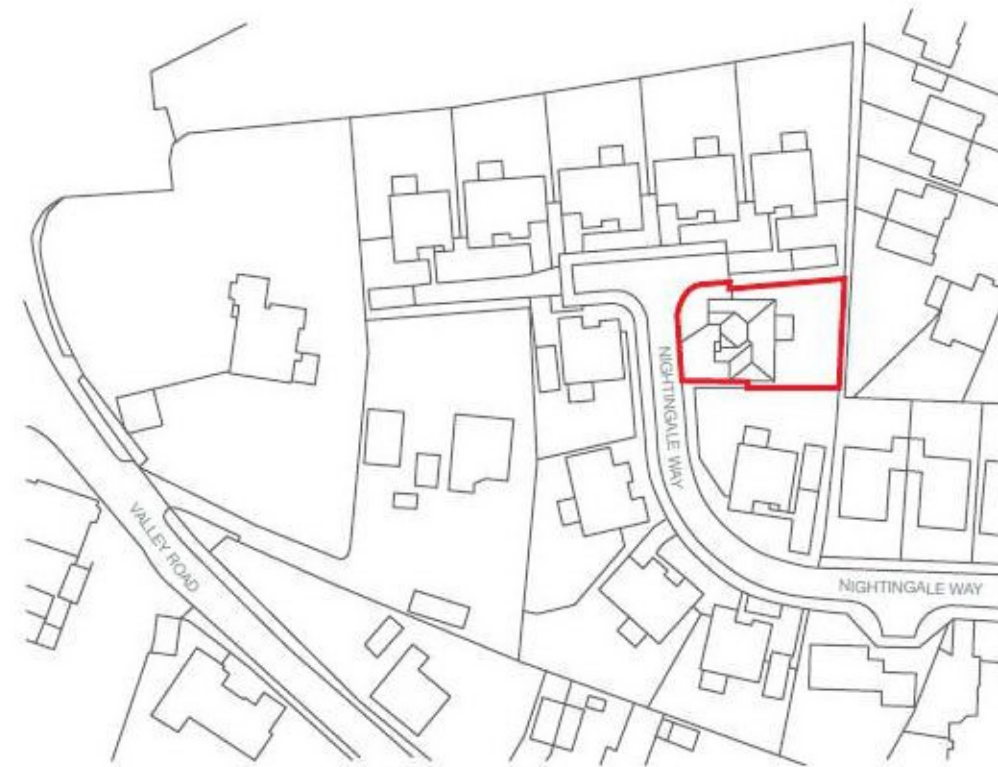

Site Location

The Furnace, The Maltings, Princes Street, Ipswich, IP1 1SB [REDACTED]		
CLIENT DETAILS: Meridian Homes (Mr & Mrs Rice)		
TITLE: 22 Nightingale Way, Clacton-on-Sea, CO15 4LJ - Site location		
DATE: 14.06.2021	SCALE: 1:1250	SHEET SIZE: A3
PROJECT DETAILS: Application for the demolition of old conservatory and construction of new conservatory.		
NB: Drawings are not for construction purposes		
DRAWN BY: CC	EMAIL: [REDACTED]	
PROJECT REF: 0792_Rice	DRAWING NUMBER: 1	REVISION: