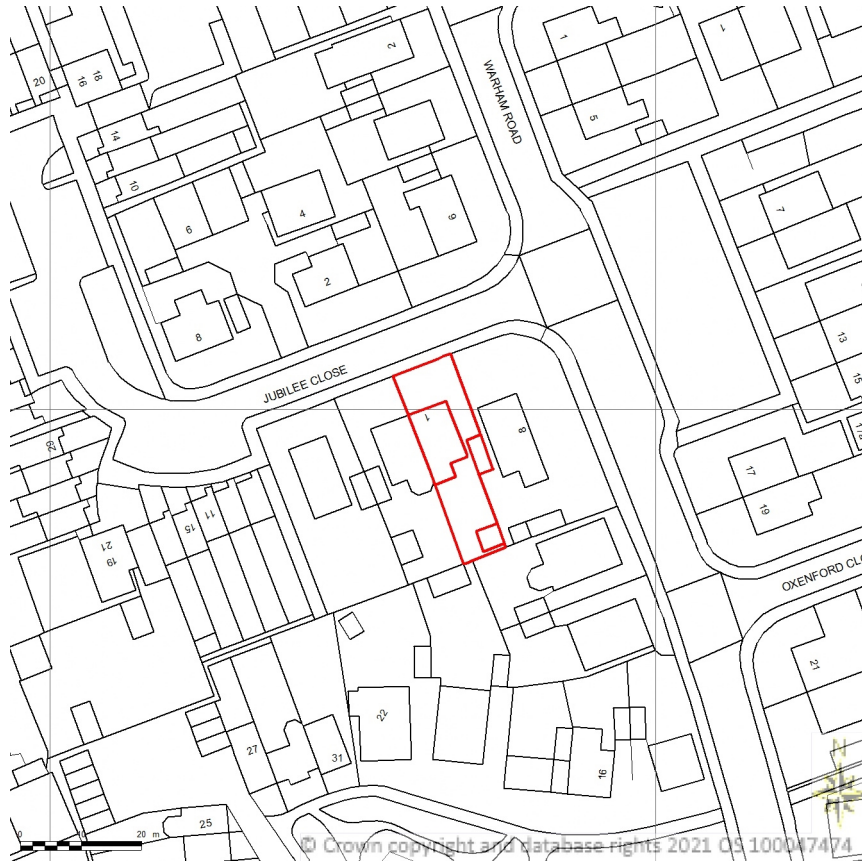

SITE LOCATION PLAN

AREA 2 HA

SCALE: 1:1250 on A4

CENTRE COORDINATES: 623464 , 230496

Supplied by Streetwise Maps Ltd

[www.streetwise.net](http://www.streetwise.net)

Licence No: 100047474

11:30:19 06/07/2021