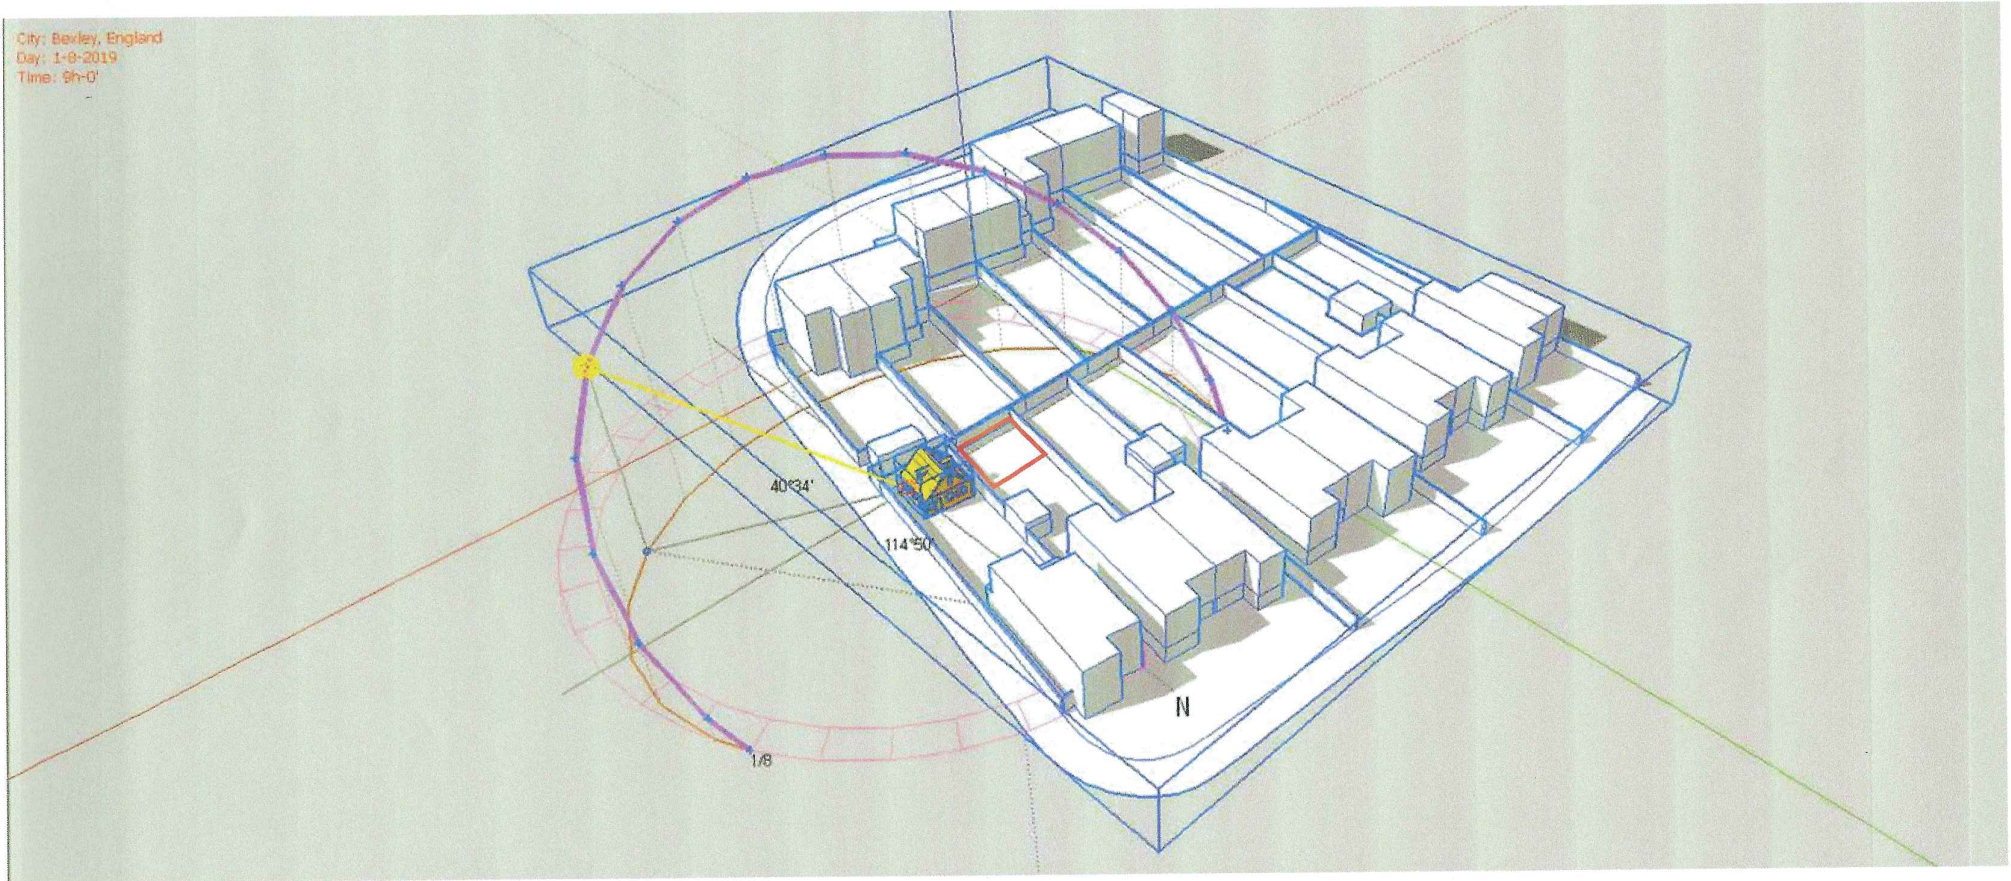

City: Bexley, England
Day: 1-9-2019
Time: 9h-0'

Address: 172 The Drive

Location: Bexley, Kent

Time: 09:00 hrs

Sun Azimuth = 114°50'

Sun Altitude = 40°34'

Overshadowing Area