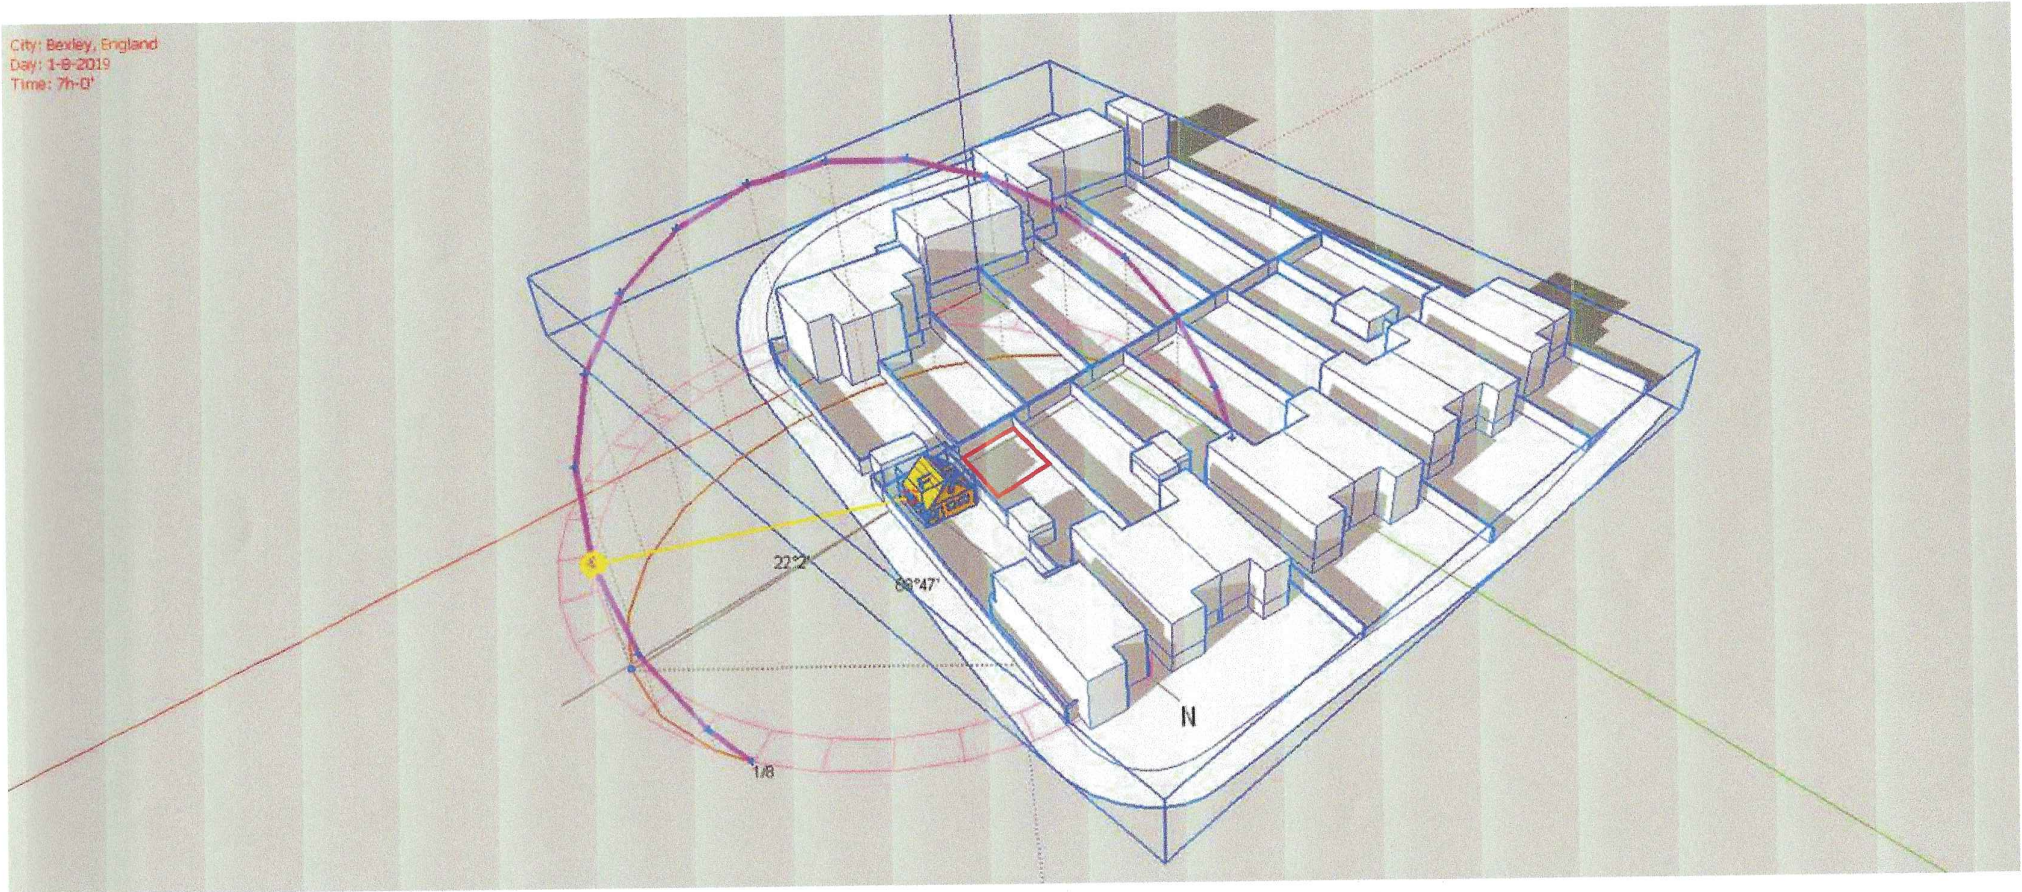

City: Bexley, England
Day: 1-9-2019
Time: 7h-0'

Address: 172 The Drive

Location: Bexley, Kent

Time: 07:00 hrs

Sun Azimuth = 88°47'

Sun Altitude = 22°2'

Overshadowing Area