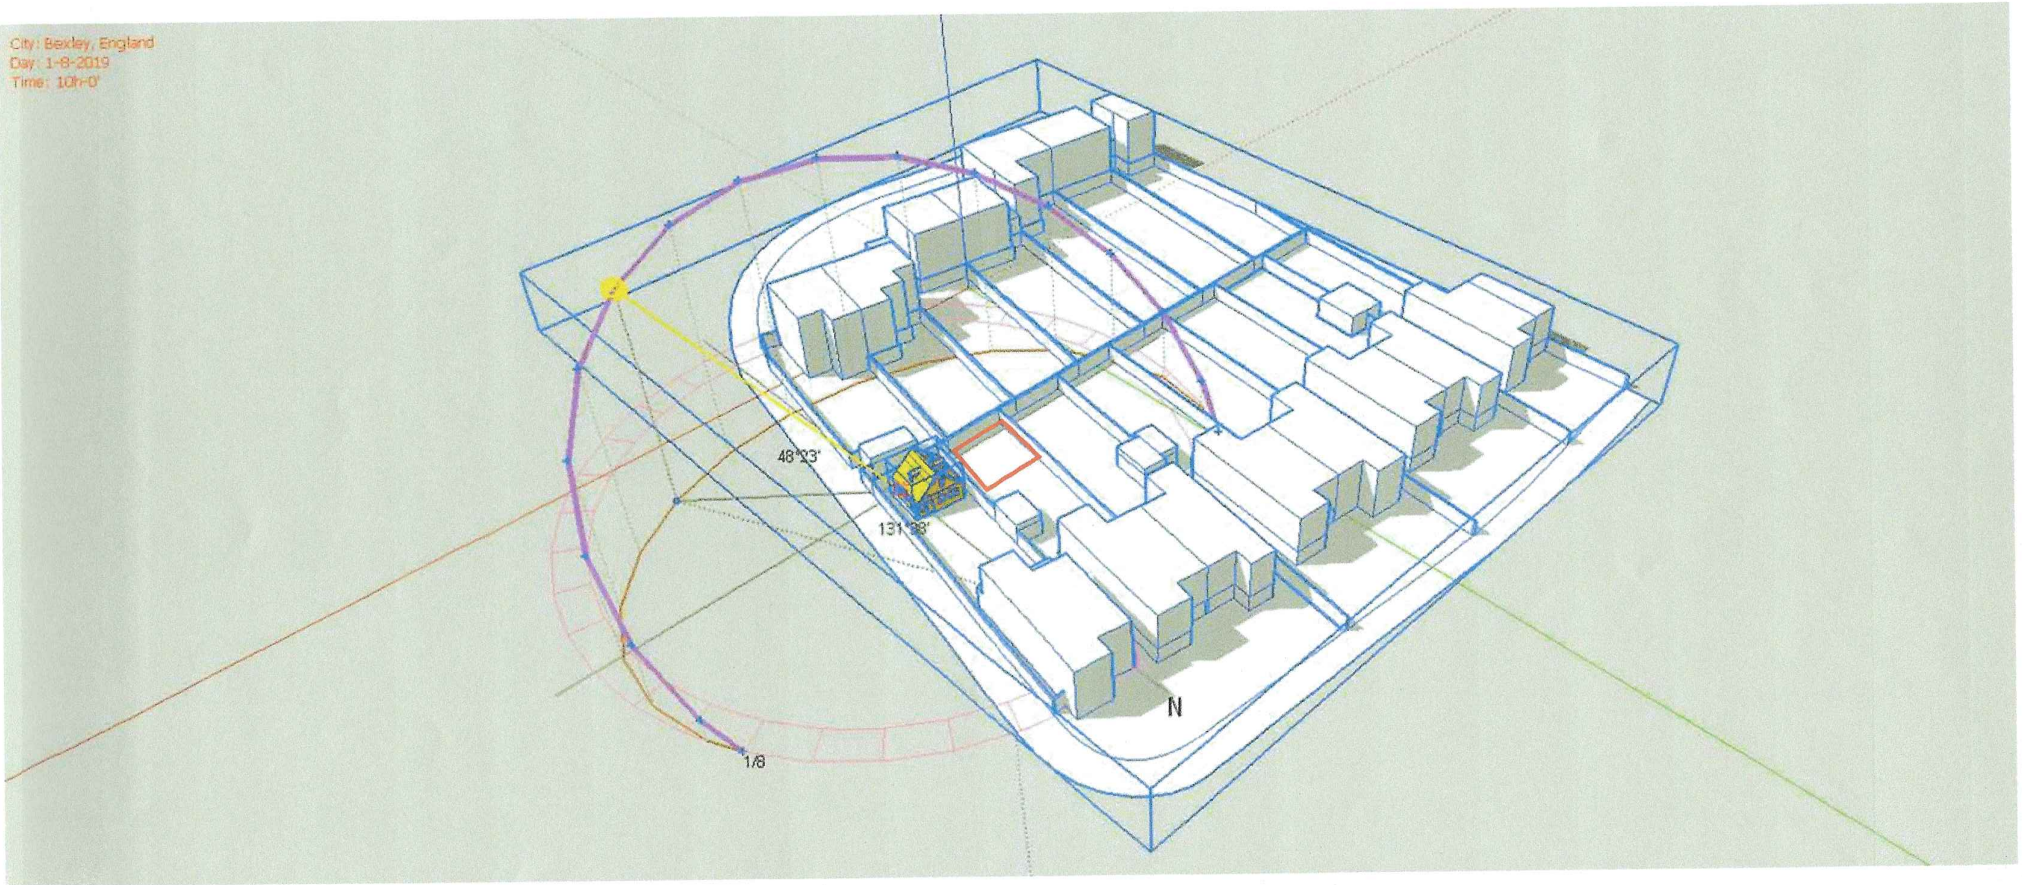

City: Bexley, England
Day: 1-8-2019
Time: 10h-0'

Address: 172 The Drive

Location: Bexley, Kent

Time: 10:00 hrs

Sun Azimuth = 131°38'

Sun Altitude = 48°23'

Overshadowing Area